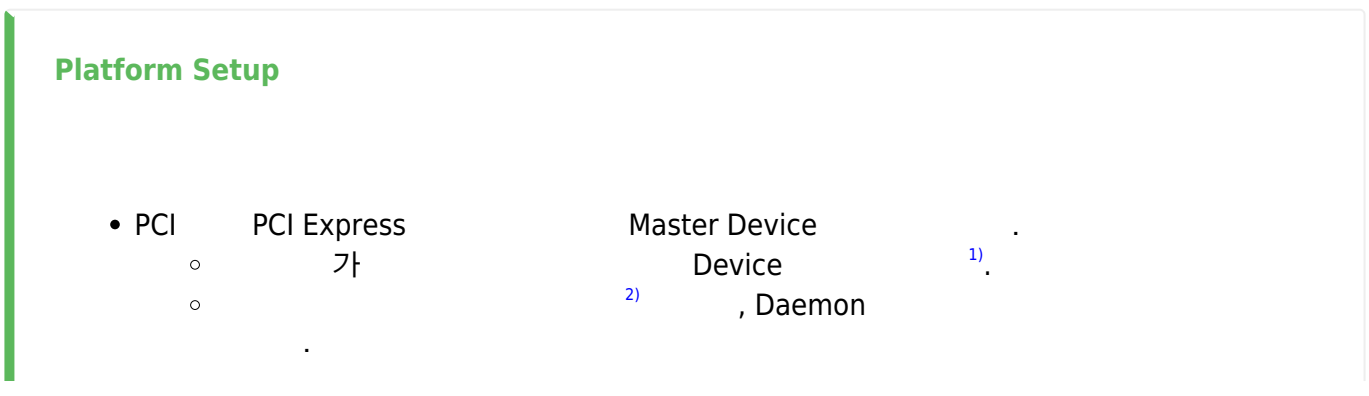

Platform 1
Platform Setup 1
Platform 2

Platform

x Master Device

- Setup **Platform**
- Master Device

- PCI PCI Express Master Device 1)
- o 가 Device
- o 2) , Daemon

Platform

- 3) , Daemon Daemon
-

MENU - SCAN