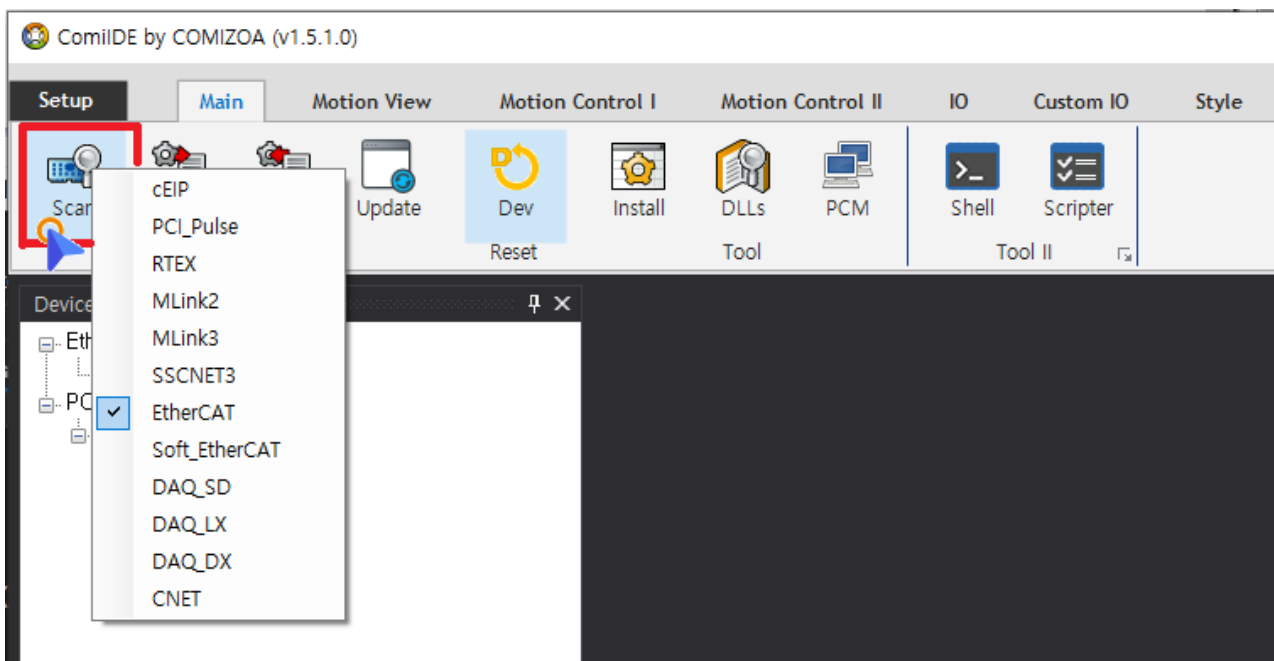

Platform 1
Platform Setup 1
Platform 2

Platform

x Master Device

- Setup **Platform**
- Master Device

- PCI PCI Express Master Device 1)
- o 가 Device
- o 2) , Daemon

Platform

- 3) , Daemon Daemon
-

MENU - SCAN

Platform

1)

Driver

2) 3)

cEIP / EtherCAT_IP

From:

<https://www.comizoa.com/info/> - -

Permanent link: