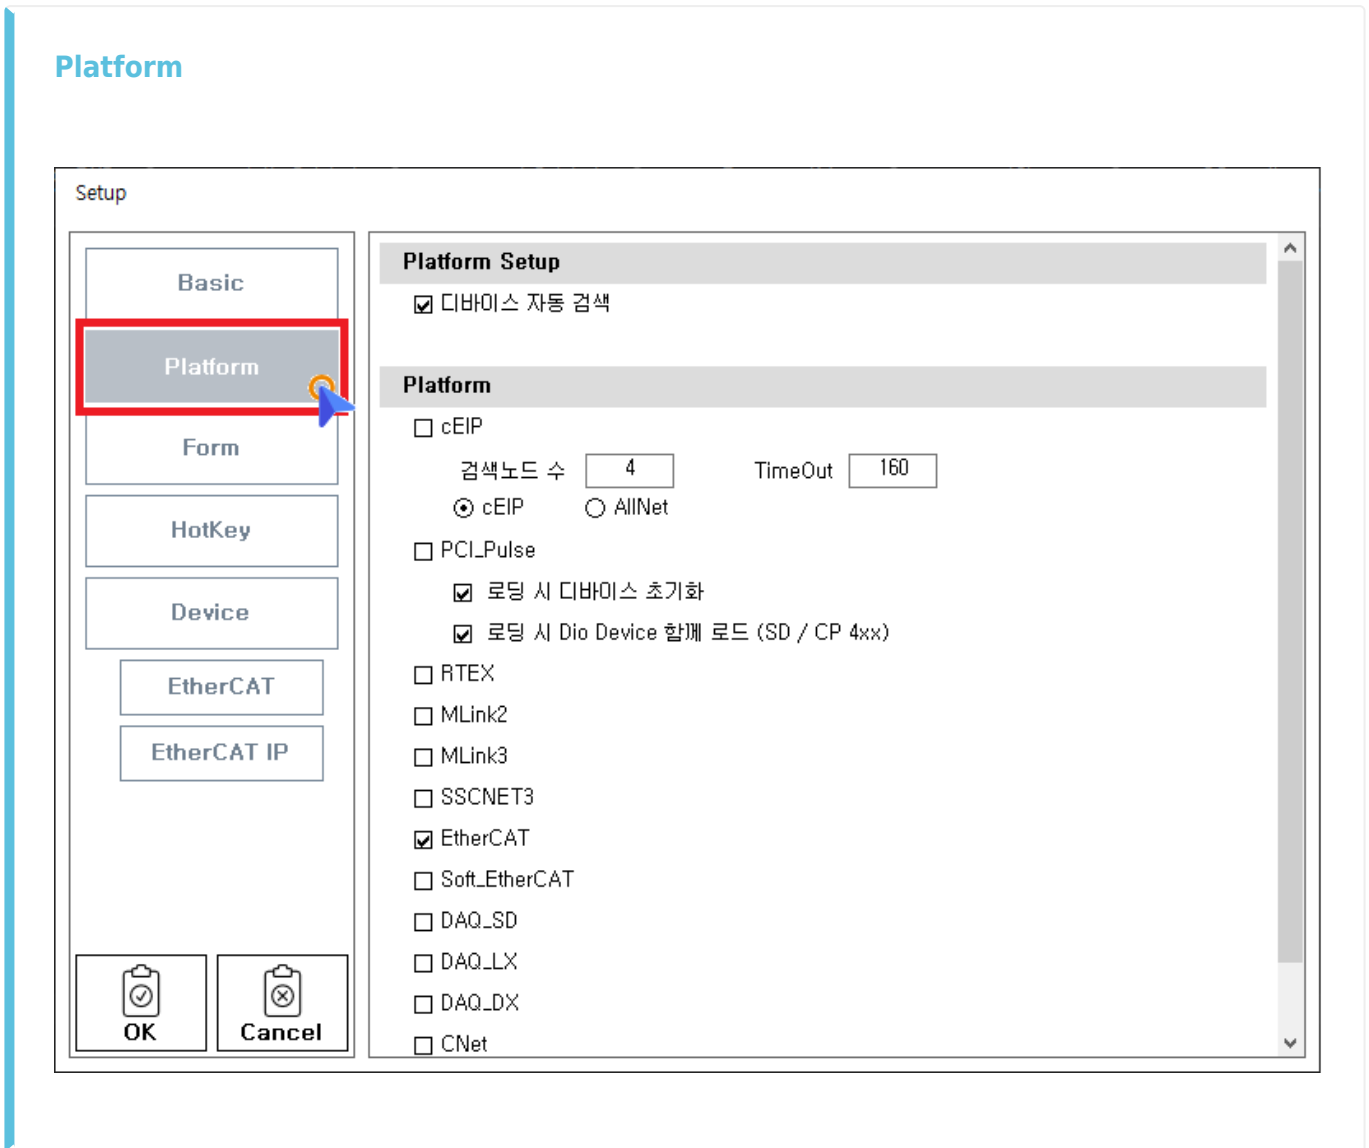

Platform 1
Platform Setup 1
Platform 2

Platform

x Master Device

- Setup **Platform**
- Master Device

- PCI PCI Express Master Device 1)
- o 가 Device
- o 2) , Daemon

Platform

- 3) , Daemon Daemon
-

MENU - SCAN