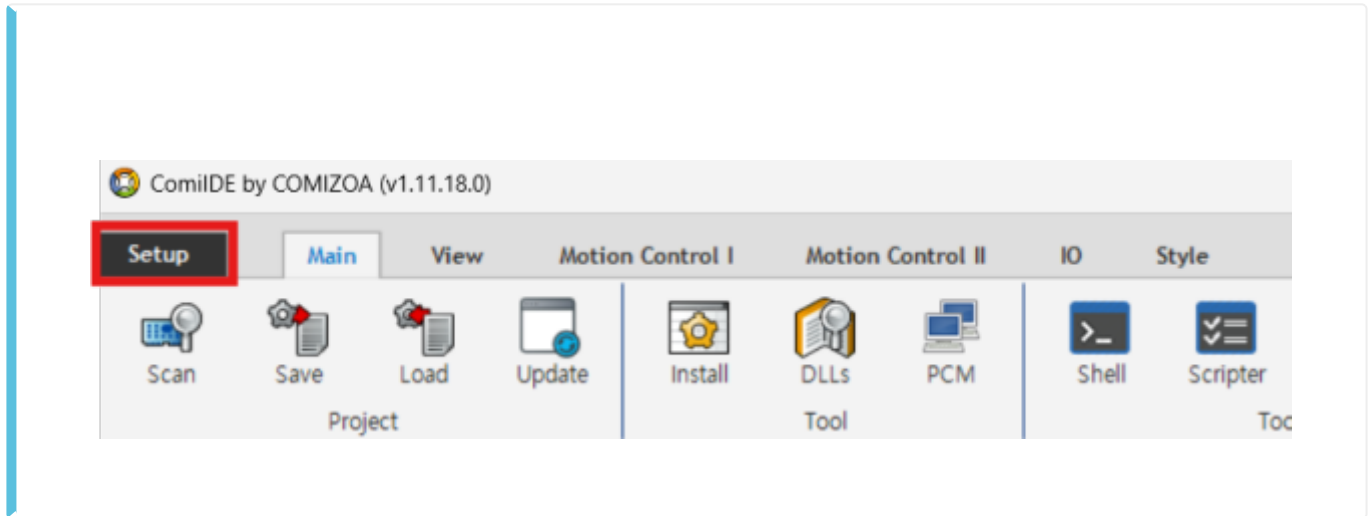

Setup 1
..... 1

Setup

× ComiIDE

- Menu Setup 'Setup'

From:

<https://www.comizoa.com/info/> - -

Permanent link:

https://www.comizoa.com/info/doku.php?id=application:comiide:30_control:10_setup:start