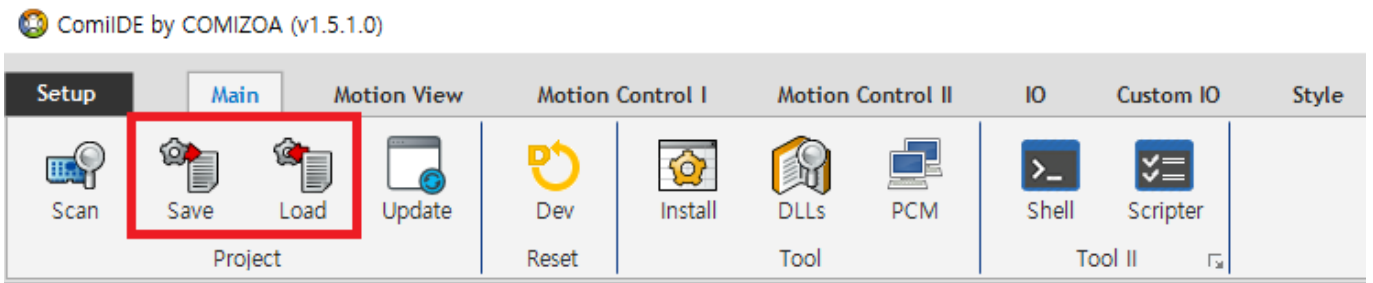

Project Save & Load 1
 Save 1
 Load 1

Project Save & Load

× File Proect

• Main - Project - Save

Save

- Axis Io Channel ComilIDE 가
 - :
- XML , XML Viewer NotePad 가
- Driver
 - Driver **ServoTunes**
- ComilIDE
 - **Style**

Load

- - ID가
 - 1,2,3,4,5 , 2,3,4,5,6
 - 2,3,4,5

From:

<https://www.comizoa.com/info/> - -

Permanent link:

https://www.comizoa.com/info/doku.php?id=application:comiide:30_control:20_project:20_manager&rev=1607687806