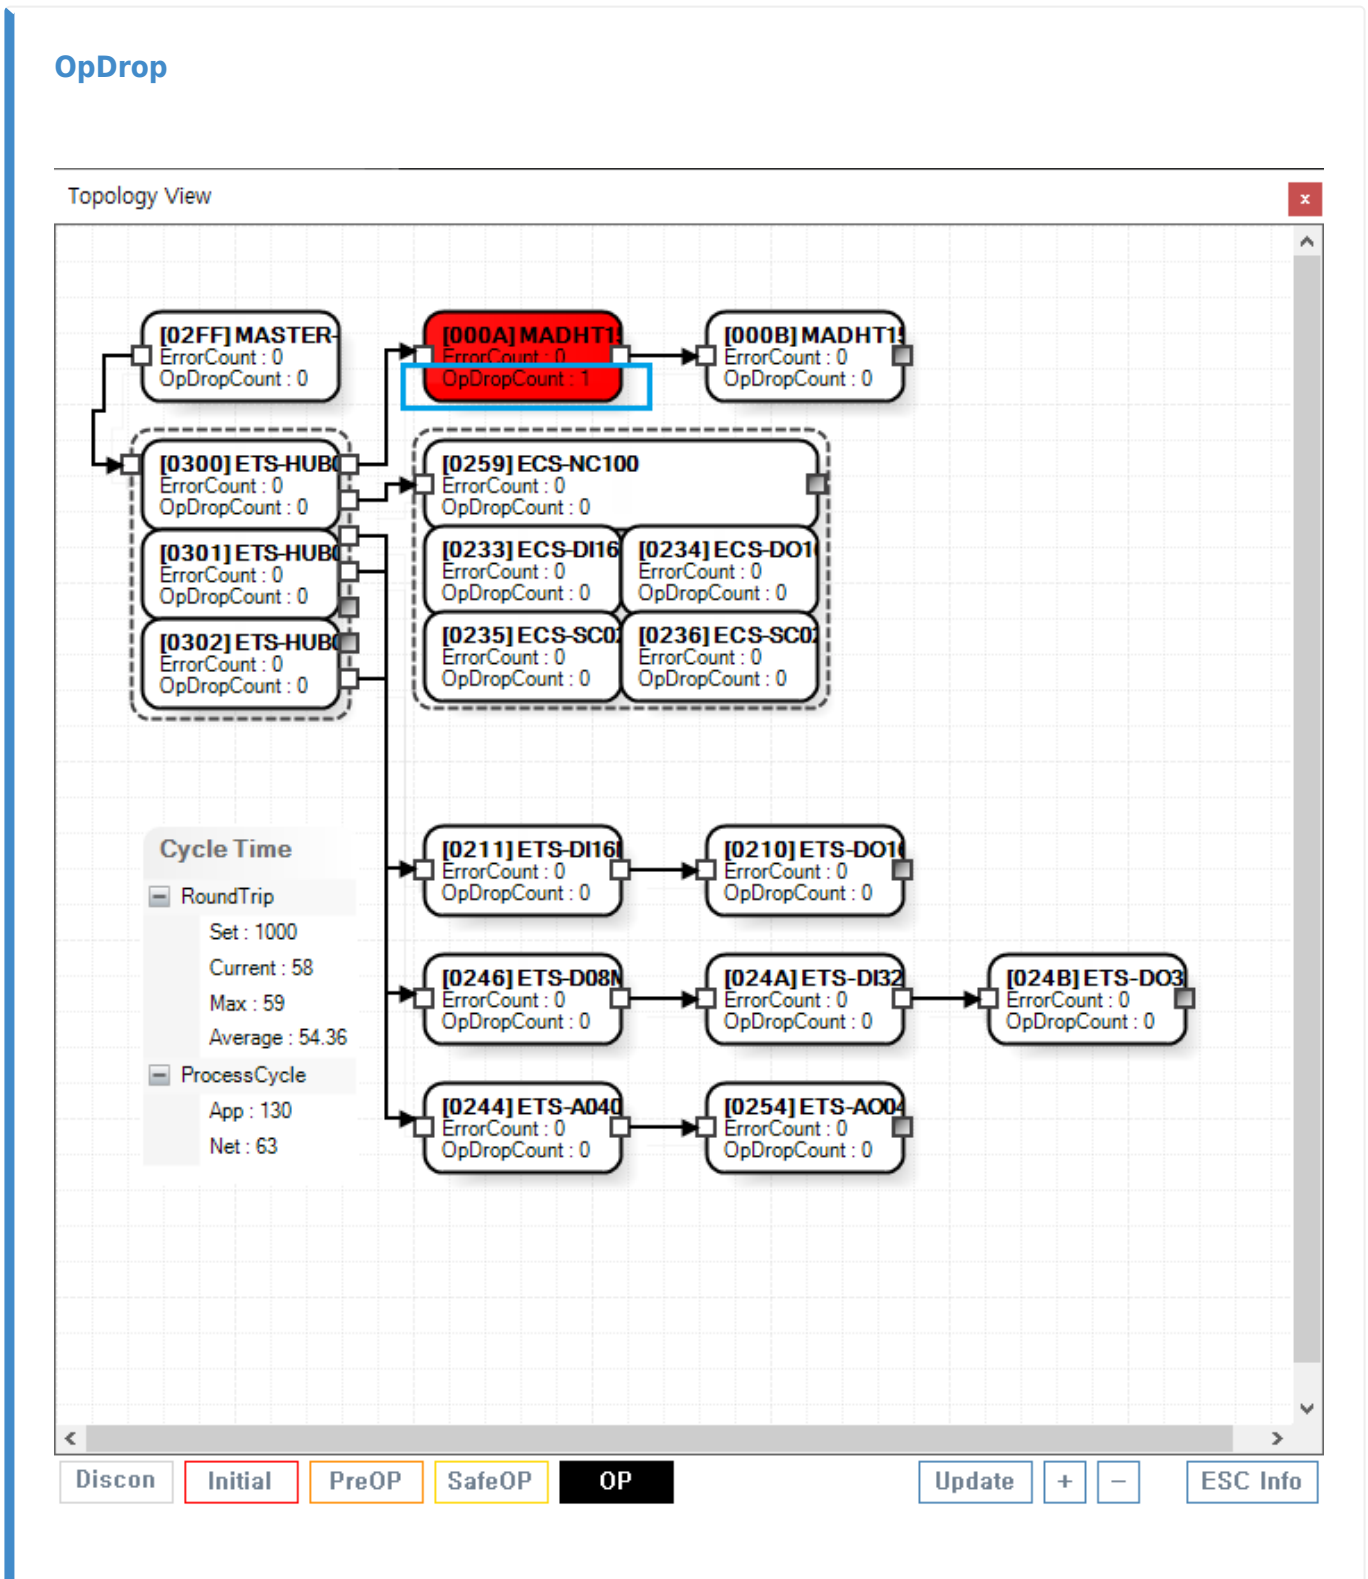

x 가

- Master가 OpState AIStatus가 SafeOP , OpDrop Count가 가 ,
- Drvier , OpStatus가 , Servo-Off ,