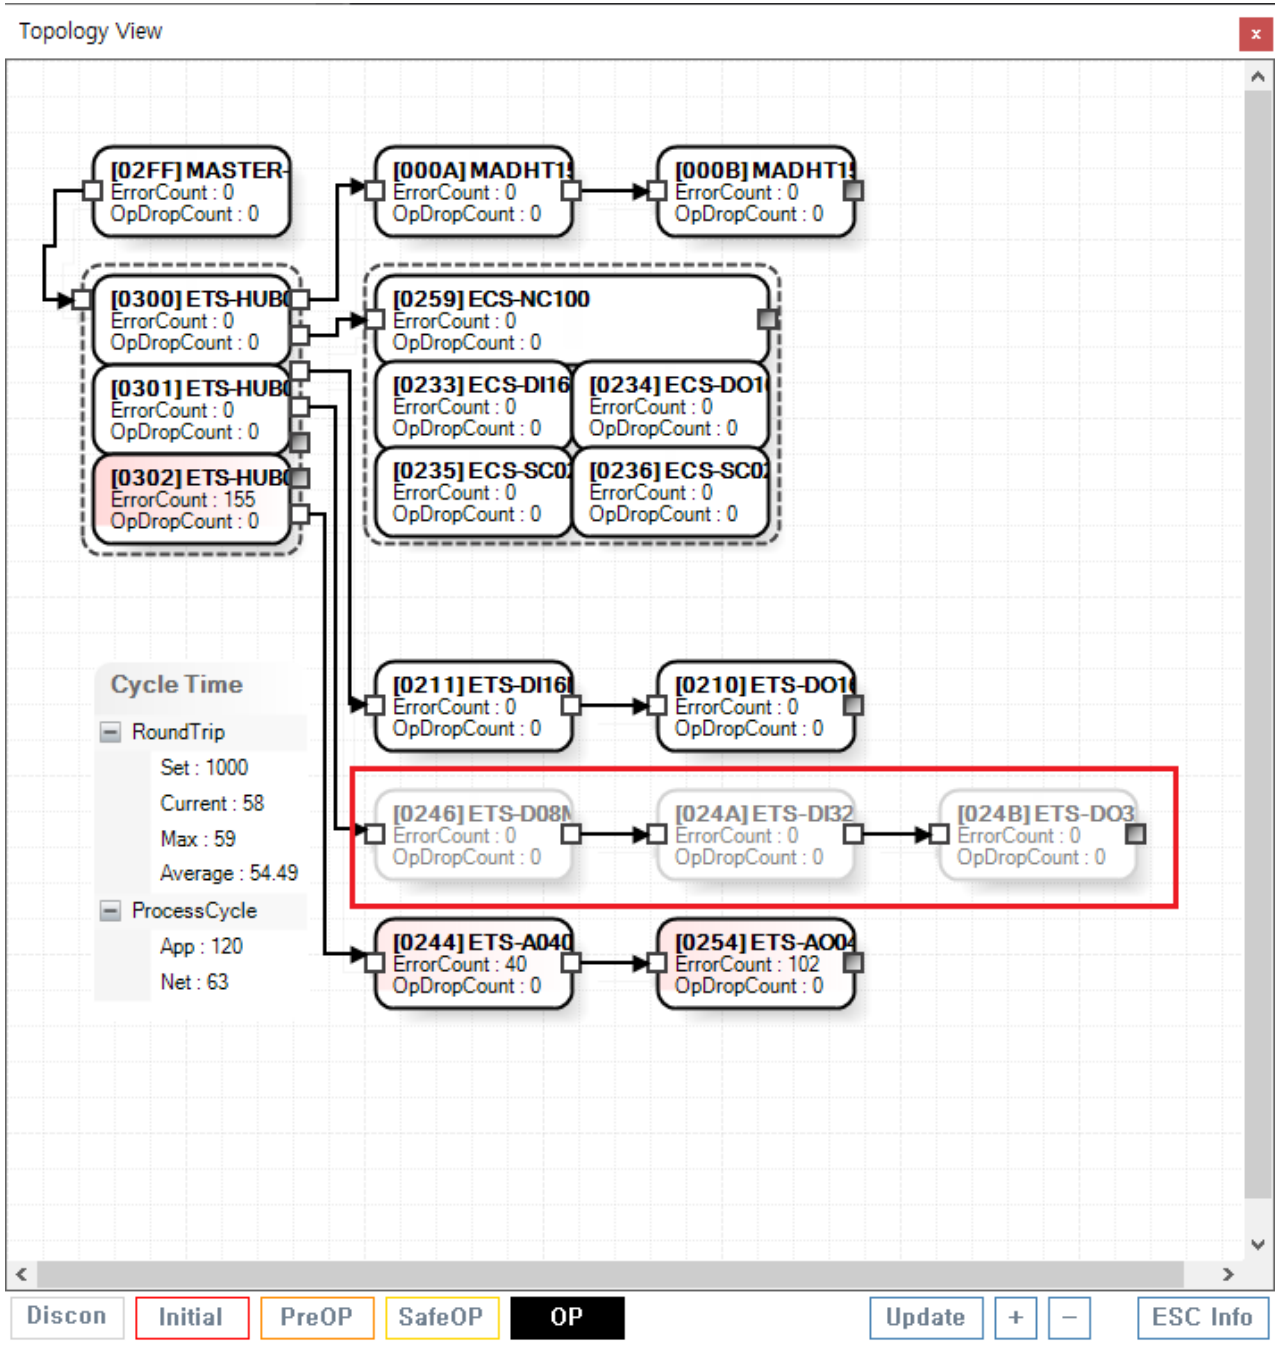

Disconnect

CRC Error