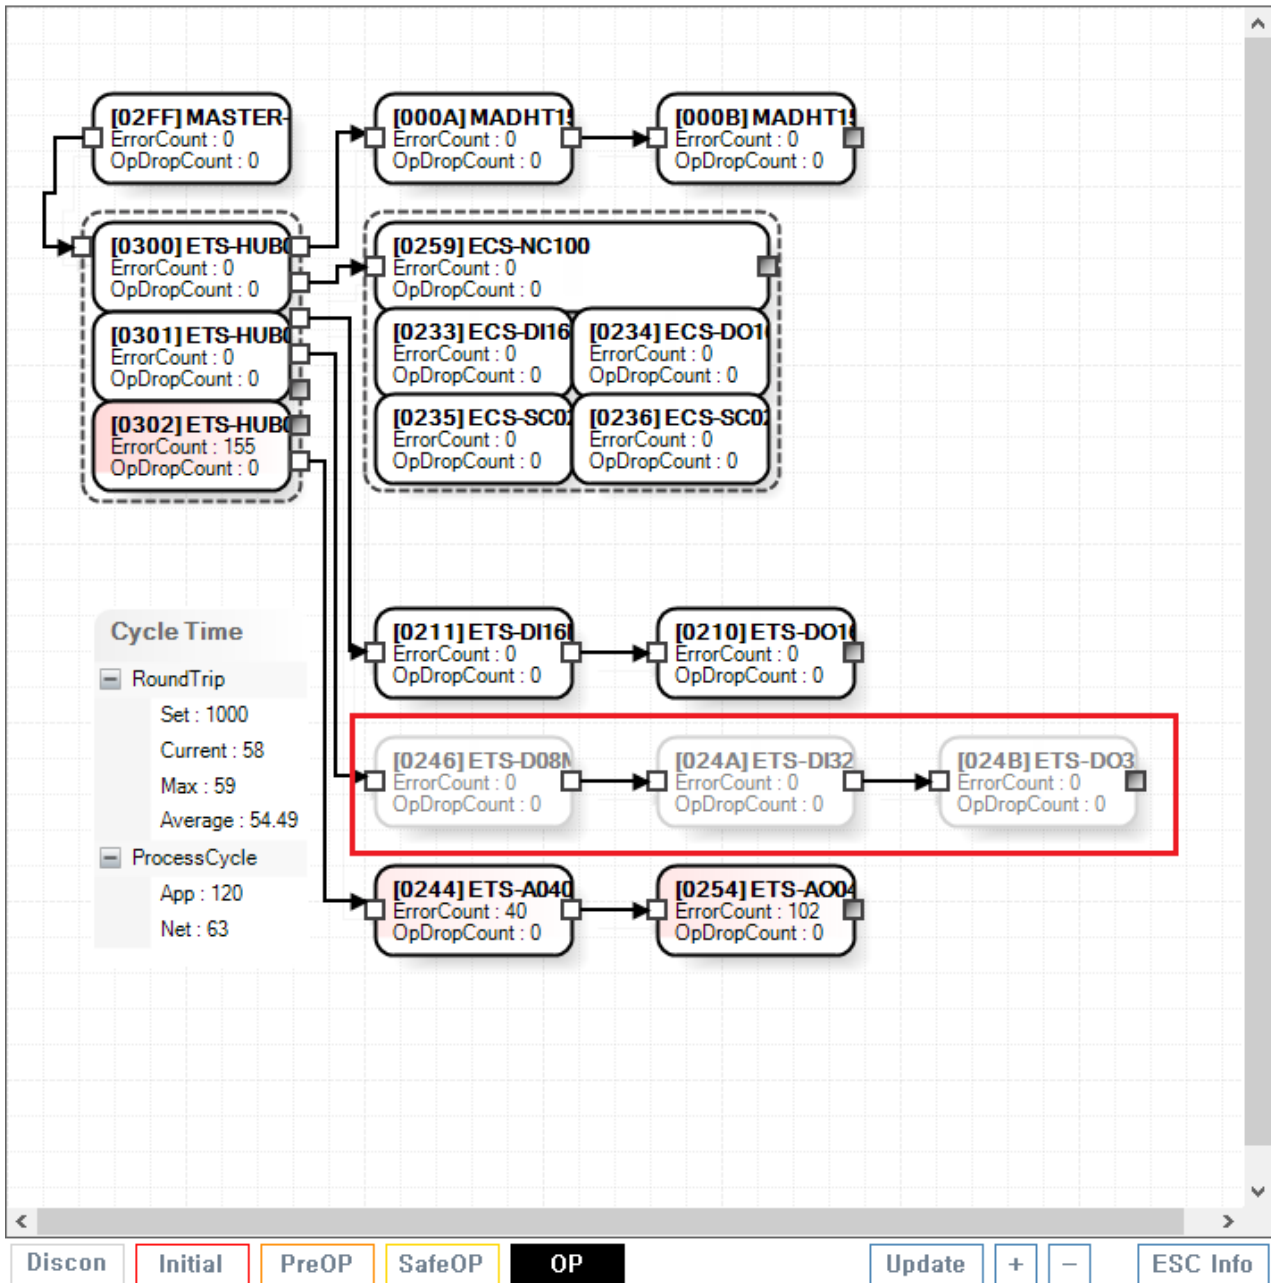

Topology View

• CRC 가 , ErrorCount

From:

<https://www.comizoa.com/info/> - -

Permanent link:

<https://www.comizoa.com/info/doku.php?id=application:comiide:monitor:100_netstate:30_opdrop&rev=1617119726>

Last update: 2024/07/08 18:23