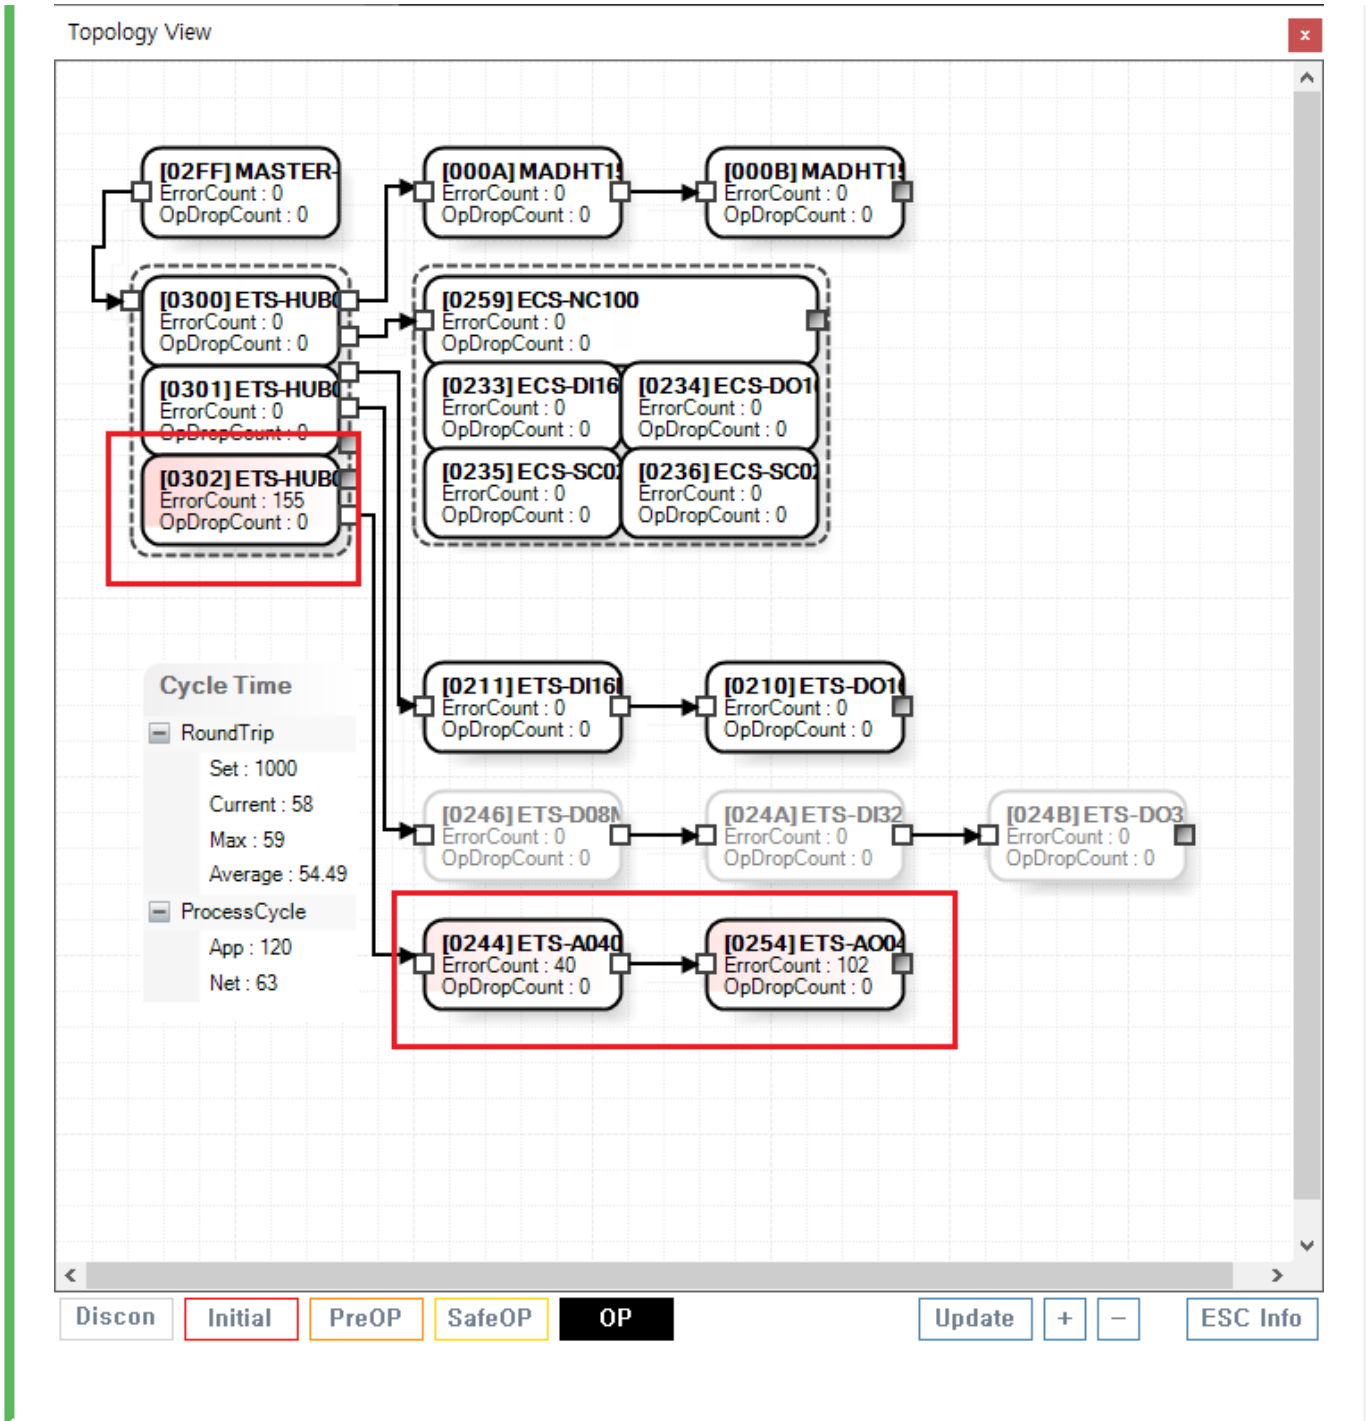

• CRC 가 , ErrorCount

From:

<https://www.comizoa.com/info/> - -

Permanent link:

<https://www.comizoa.com/info/doku.php?id=application:comiide:monitor:100_netstate:30_opdrop&rev=1617122799>

Last update: 2024/07/08 18:23