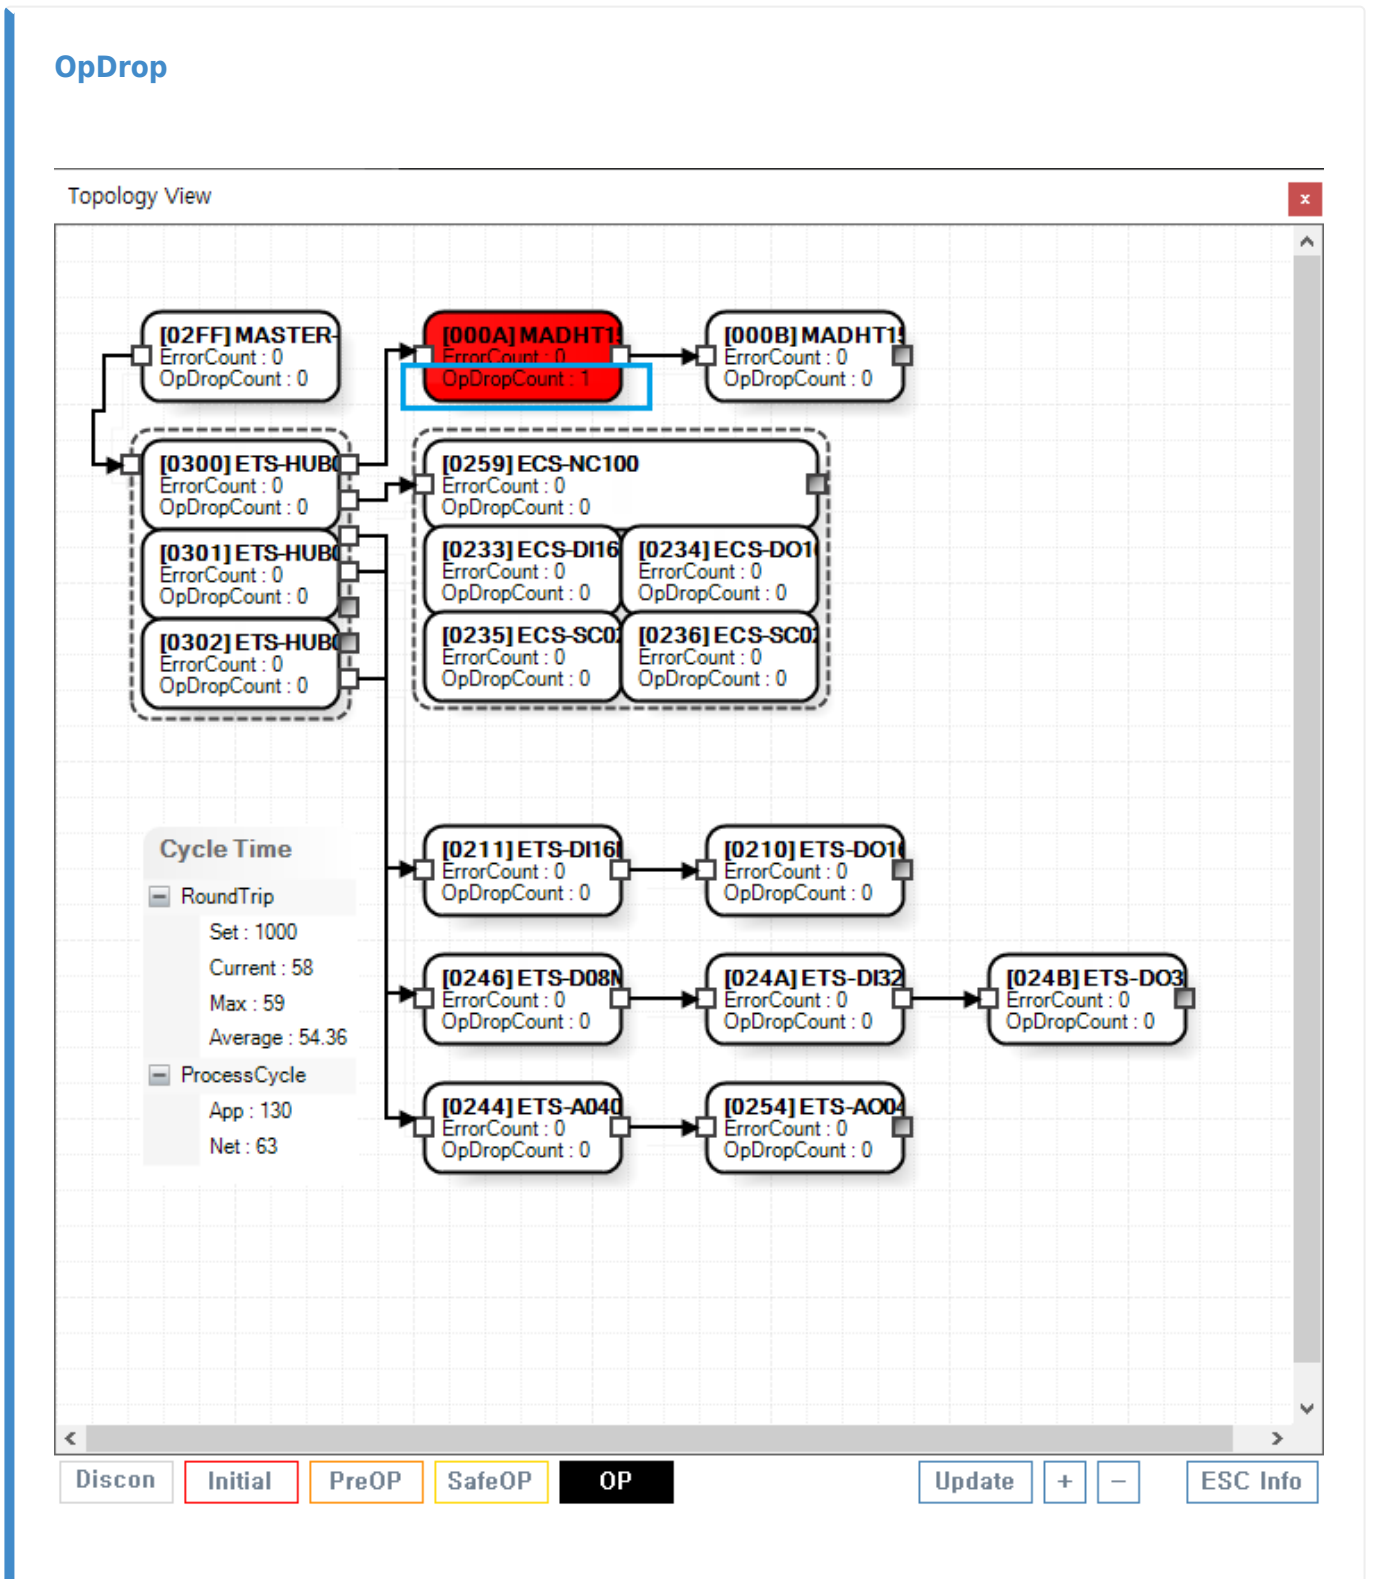

.....	1
OpDrop	1
Disconnect	2
CRC Error	2

x 가

- Master가 OpState AIStatus가 SafeOP , OpDrop Count가 가 ,
- Drvier , OpStatus가 , Servo-Off ,