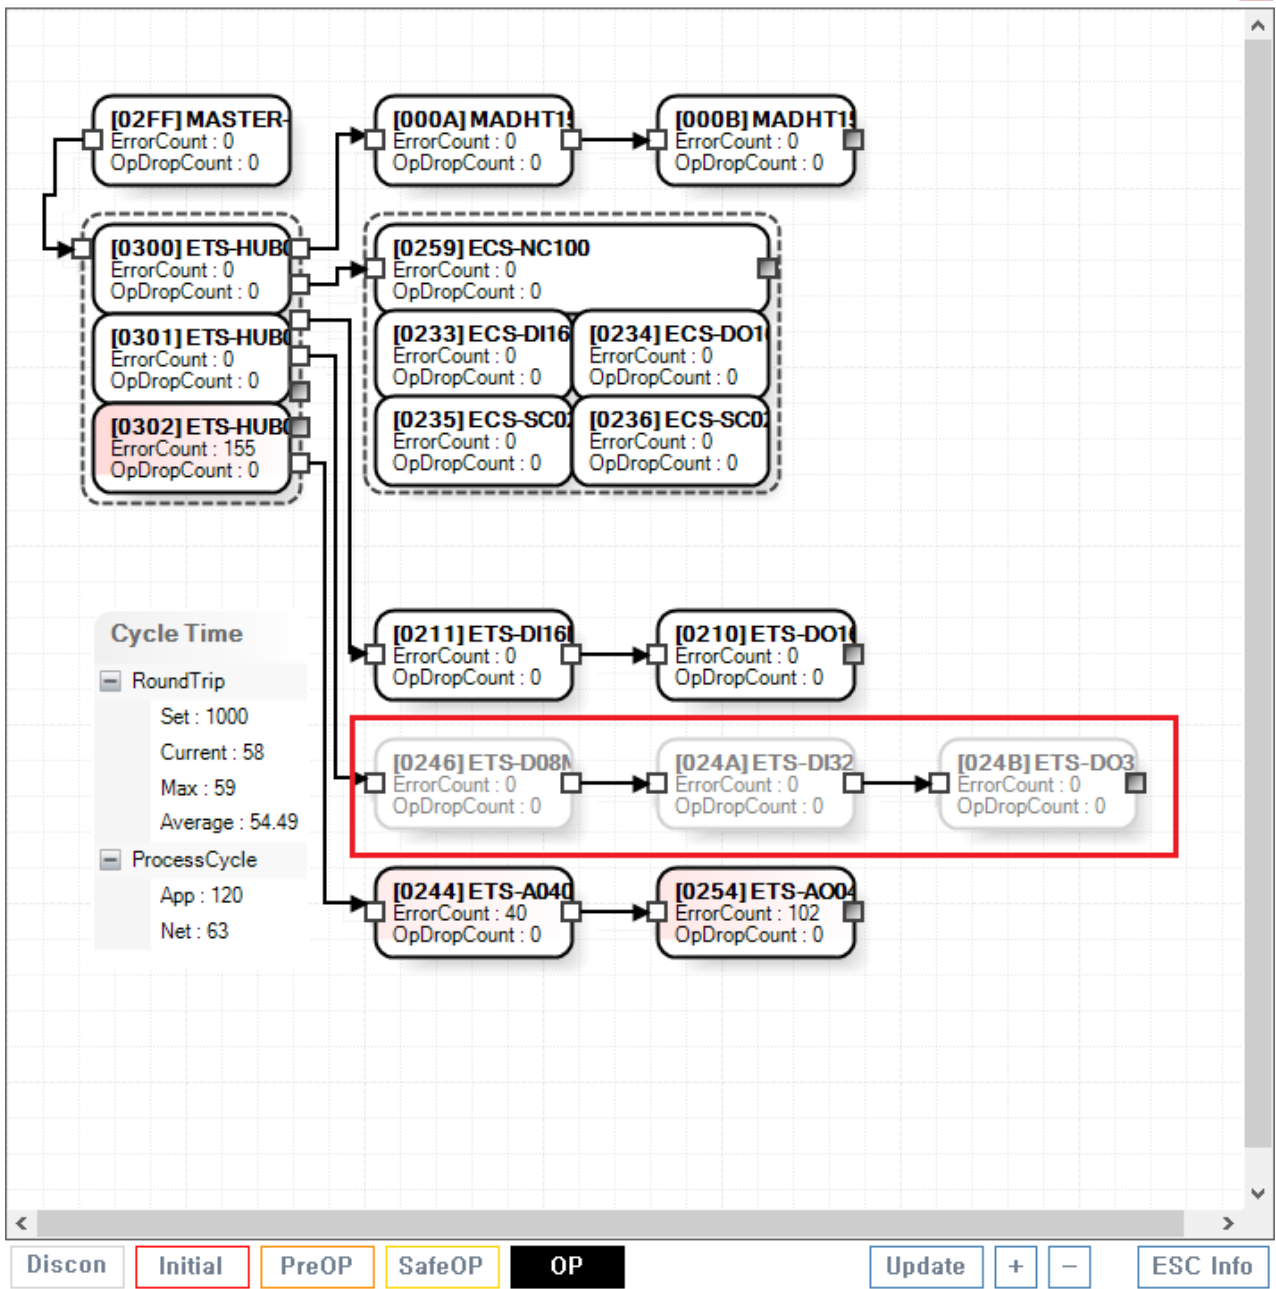

Disconnect

Topology View

CRC Error