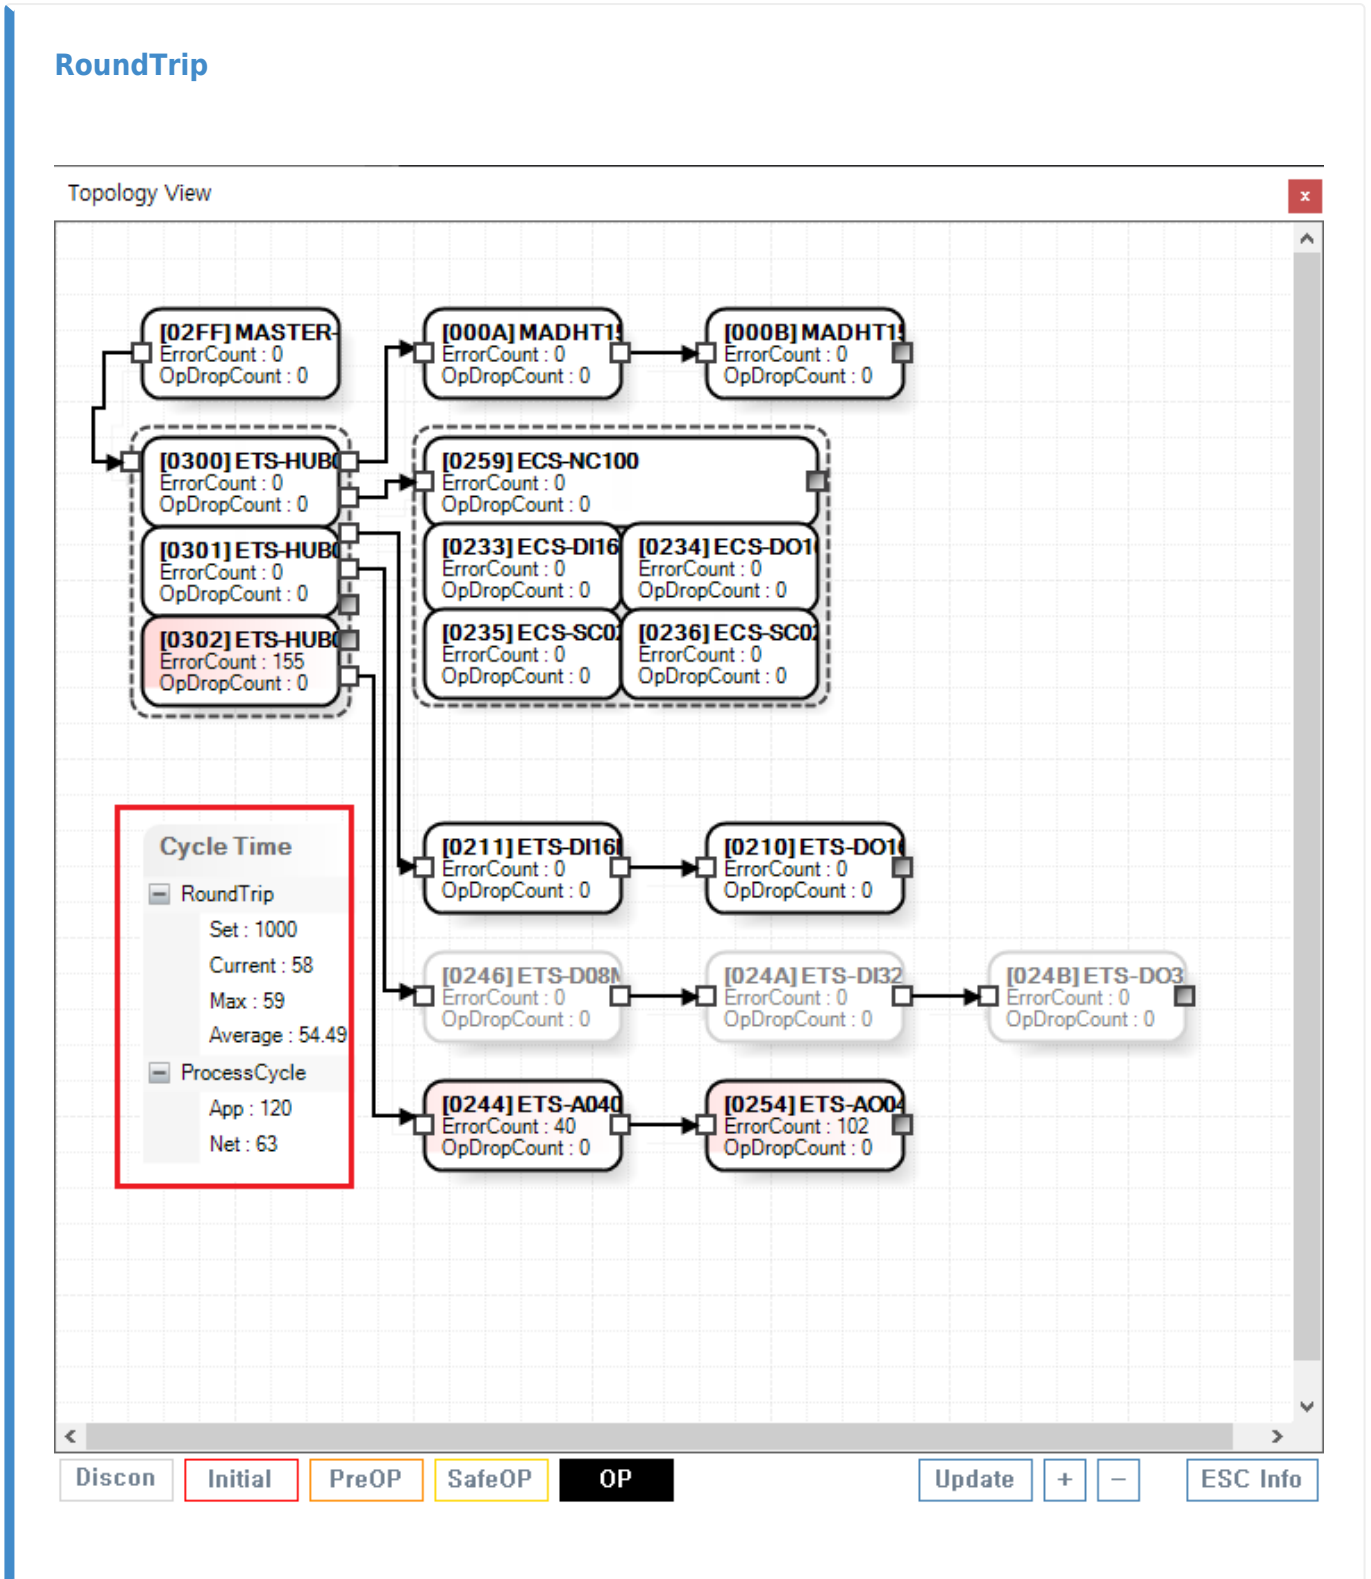

Communication Time 1
RoundTrip 1
Process Cycle 2

Communication Time

x

- Set : 1-cycle
 - US
 -

- Current : (RoundTrip Time)
 - Current Set

- Max : RoundTrip .
- Average : RoundTrip .

Process Cycle

- App : DSP Core 1 . , RoundTrip Set
◦ .
- Net : DSP Core 2 . , RoundTrip Set
◦ .

From:
<https://www.comizoa.com/info/> - -

Permanent link:
https://www.comizoa.com/info/doku.php?id=application:comiide:monitor:100_netstate:40_cycletime&rev=1617120267

Last update: **2024/07/08 18:23**