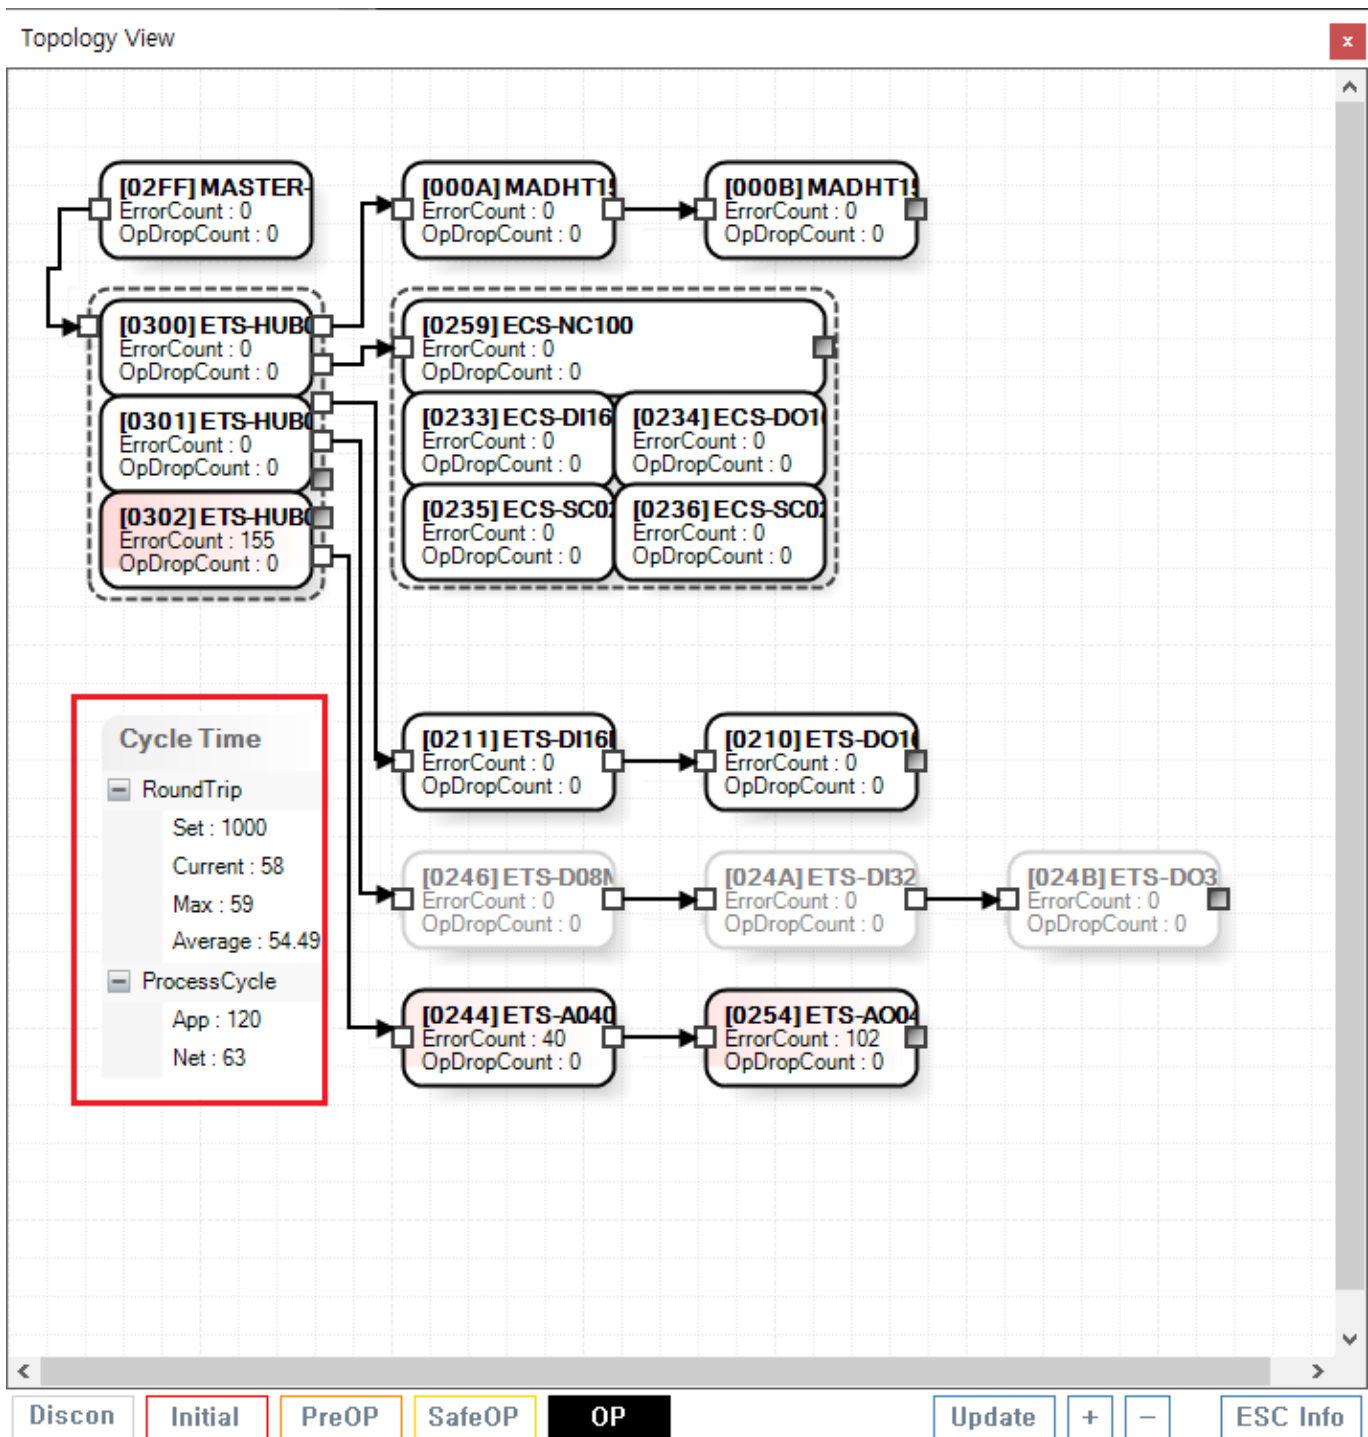

Communication Time ..... 1  
RoundTrip ..... 1  
Process Cycle ..... 2

# Communication Time

X

## RoundTrip

- Set : 1-cycle
  - US
  -

- Current : (RoundTrip Time)
  - Current Set
- Max : RoundTrip
- Average : RoundTrip

### Process Cycle

- App : DSP Core 1 , RoundTrip Set
  -
- Net : DSP Core 2 , RoundTrip Set
  -

From:

<https://www.comizoa.com/info/> - -

Permanent link:

[https://www.comizoa.com/info/doku.php?id=application:comiide:monitor:100\\_netstate:40\\_cycletime&rev=1617120297](https://www.comizoa.com/info/doku.php?id=application:comiide:monitor:100_netstate:40_cycletime&rev=1617120297)