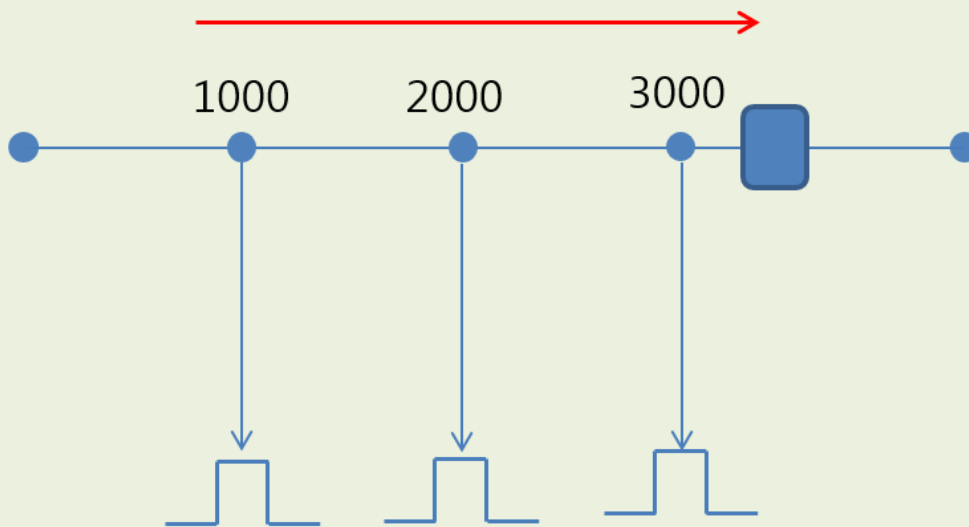

Info 1

CMP :

x

Info

- 가
-
- EtherCAT Type , Callback Message 가

< 위치 비교 출력 >

From: <https://www.comizoa.com/info/> - -

Permanent link: https://www.comizoa.com/info/doku.php?id=application:comiide:motion_advanced:cmp&rev=1559130515