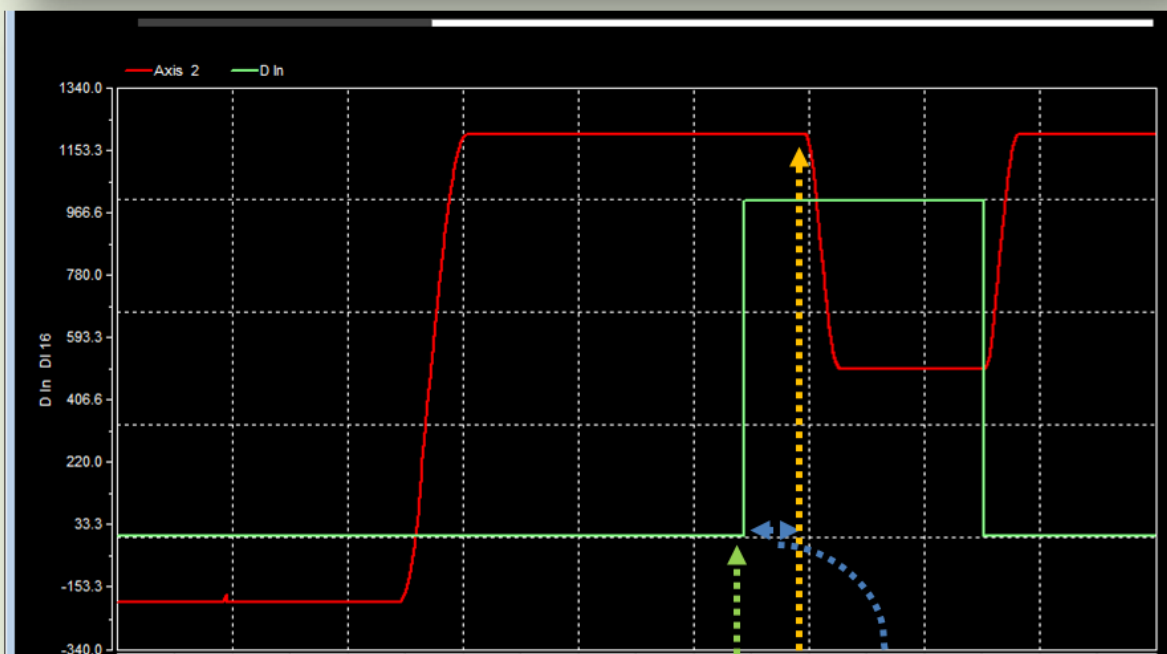

From:
<https://www.comizoa.com/info/> - -

Permanent link:
<https://www.comizoa.com/info/doku.php?id=application:comiide:motion_advanced:slowdown&rev=1542034147>

Last update: 2024/07/08 18:23