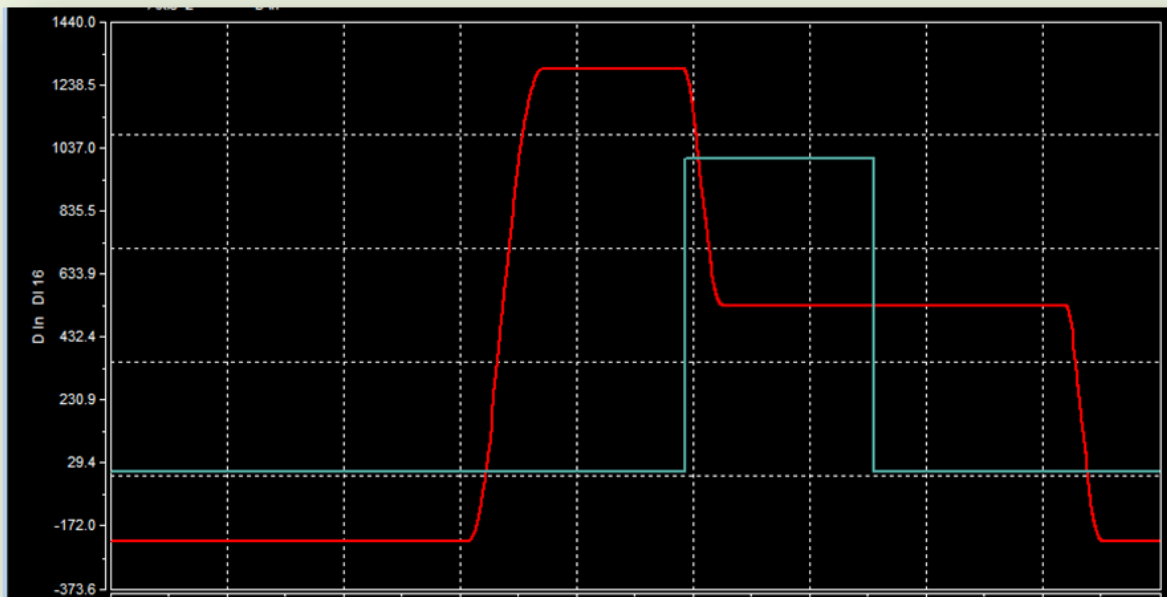

From:
<https://www.comizoa.com/info/> - -

Permanent link:
<https://www.comizoa.com/info/doku.php?id=application:comiide:motion_advanced:slowdown&rev=1542034147>

Last update: 2024/07/08 18:23