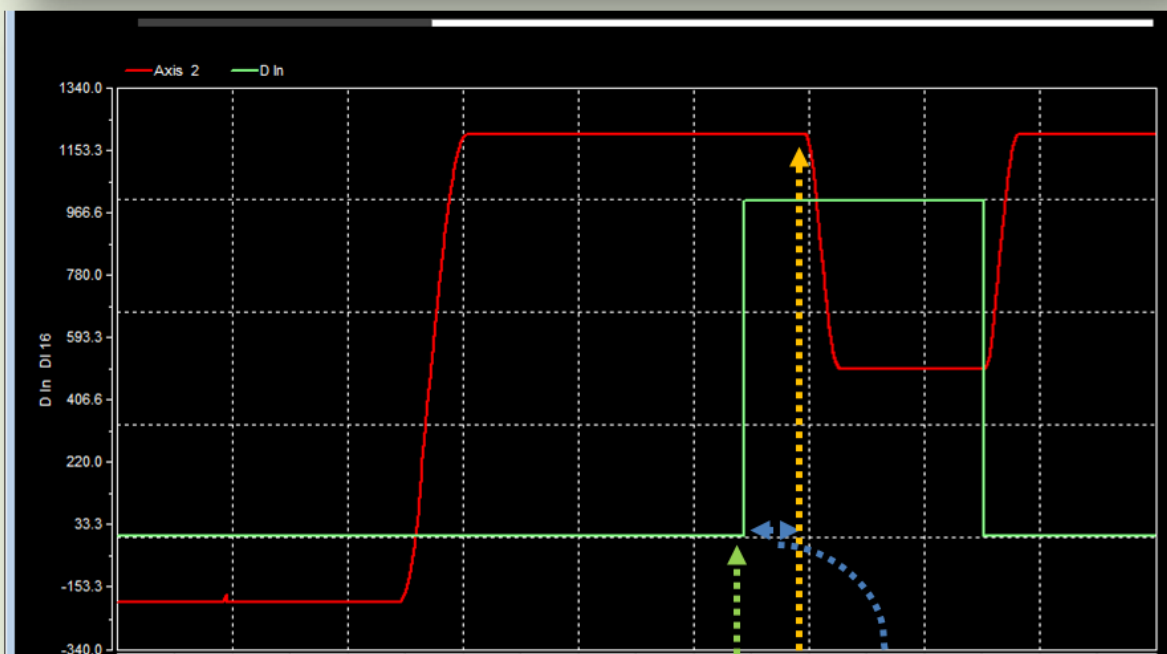

From: <https://www.comizoa.com/info/> - -

Permanent link: <https://www.comizoa.com/info/doku.php?id=application:comiide:motion_advanced:slowdown&rev=1542878742>

Last update: 2024/07/08 18:23