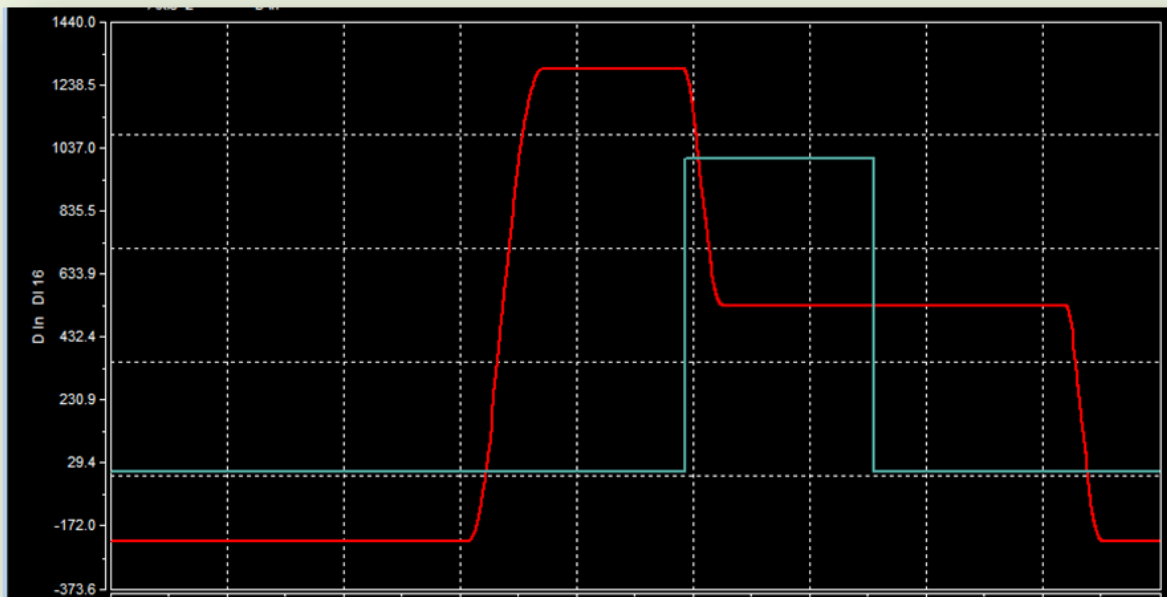

From: <https://www.comizoa.com/info/> - -

Permanent link: <https://www.comizoa.com/info/doku.php?id=application:comiide:motion_advanced:slowdown&rev=1542878742>

Last update: 2024/07/08 18:23