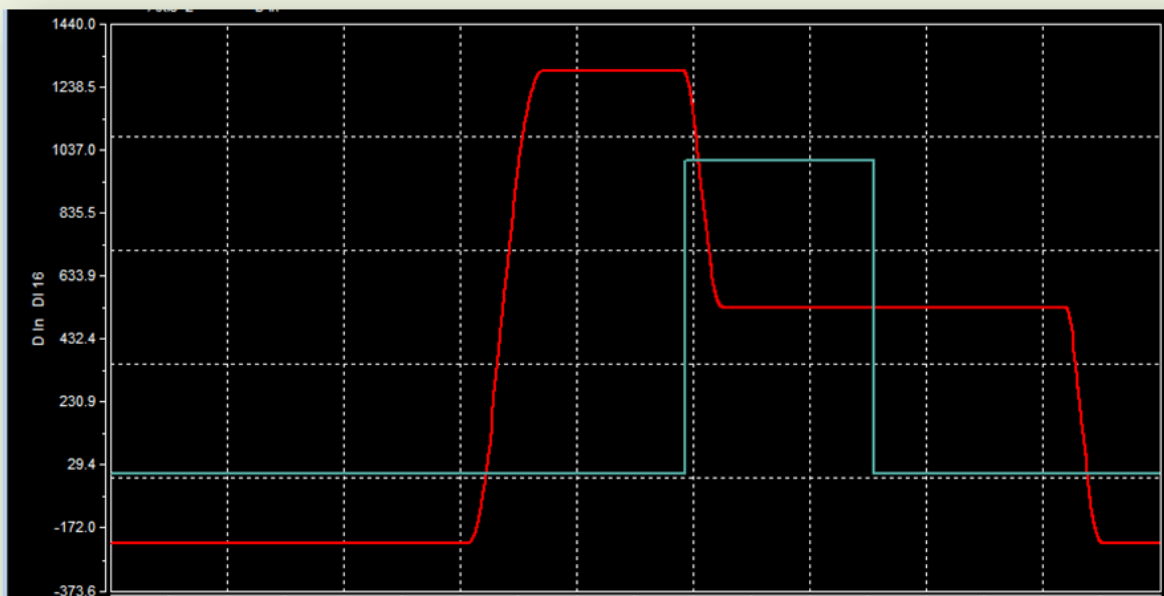

From: <https://www.comizoa.com/info/> - -

Permanent link: <https://www.comizoa.com/info/doku.php?id=application:comiide:motion_advanced:slowdown&rev=1542878957>

Last update: 2024/07/08 18:23