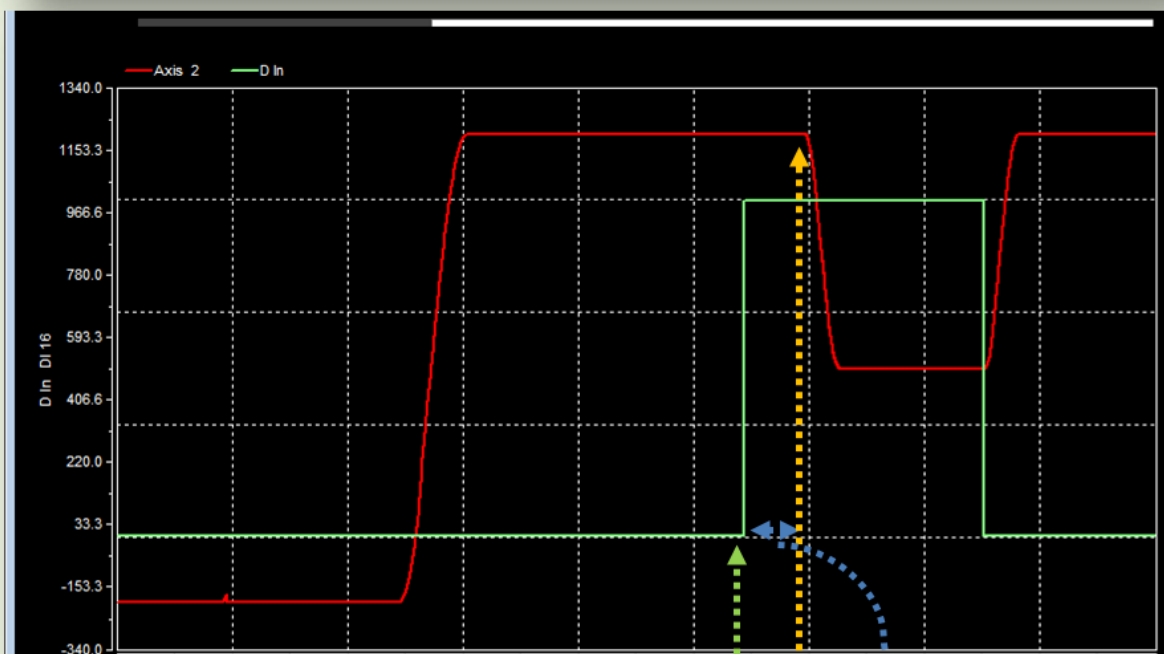

From: <https://www.comizoa.com/info/> - -

Permanent link: <https://www.comizoa.com/info/doku.php?id=application:comiide:motion_advanced:slowdown&rev=1542878957>

Last update: 2024/07/08 18:23