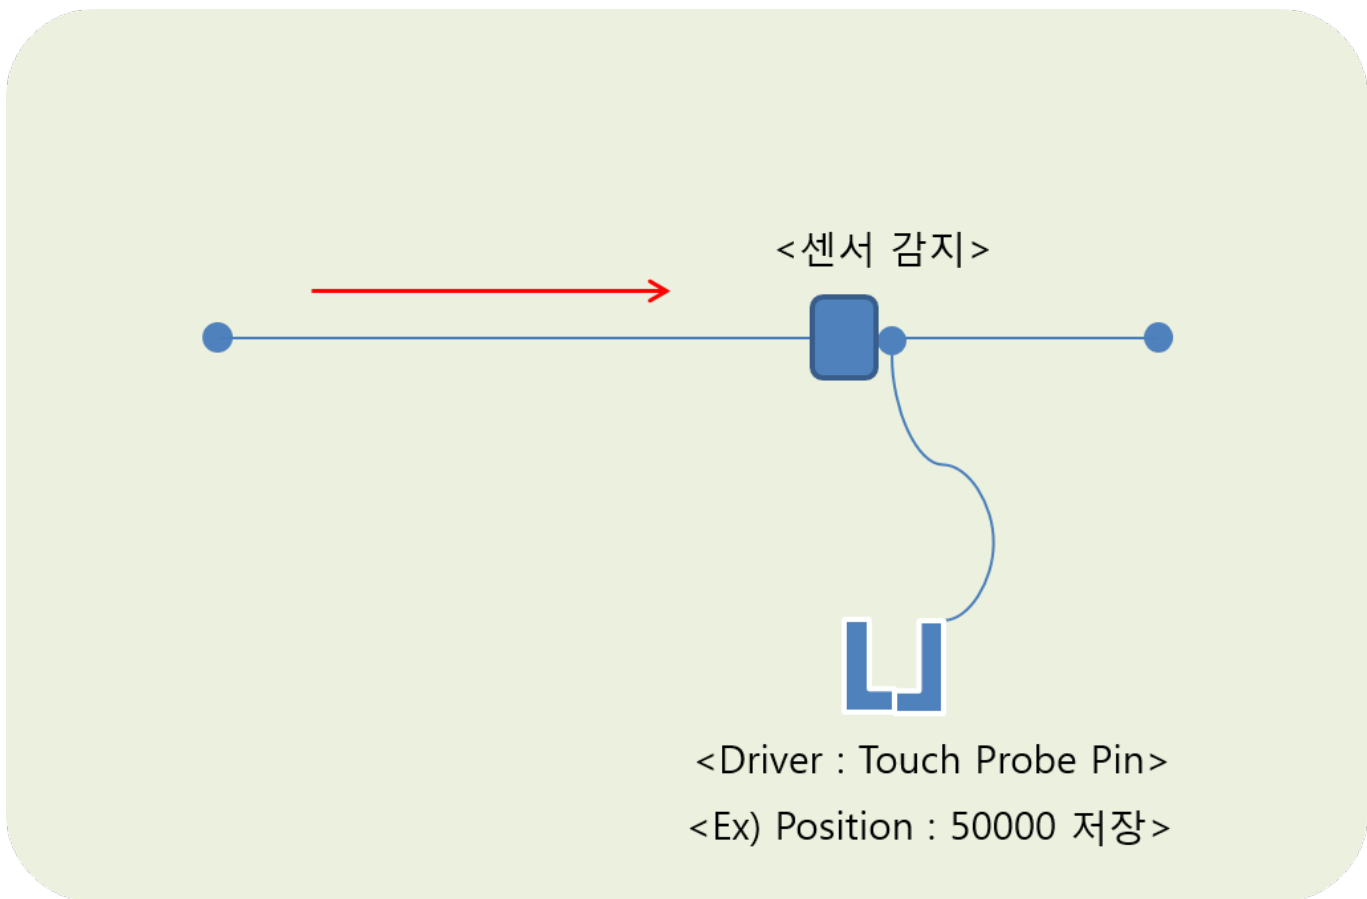

Info 1

Touch Probe

x EtherCAT Driver TouchPrbe

Info

-
-

From: <https://www.comizoa.com/info/> - -
Permanent link: https://www.comizoa.com/info/doku.php?id=application:comiide:motion_advanced:touchprobe&rev=1542157448
Last update: 2024/07/08 18:23