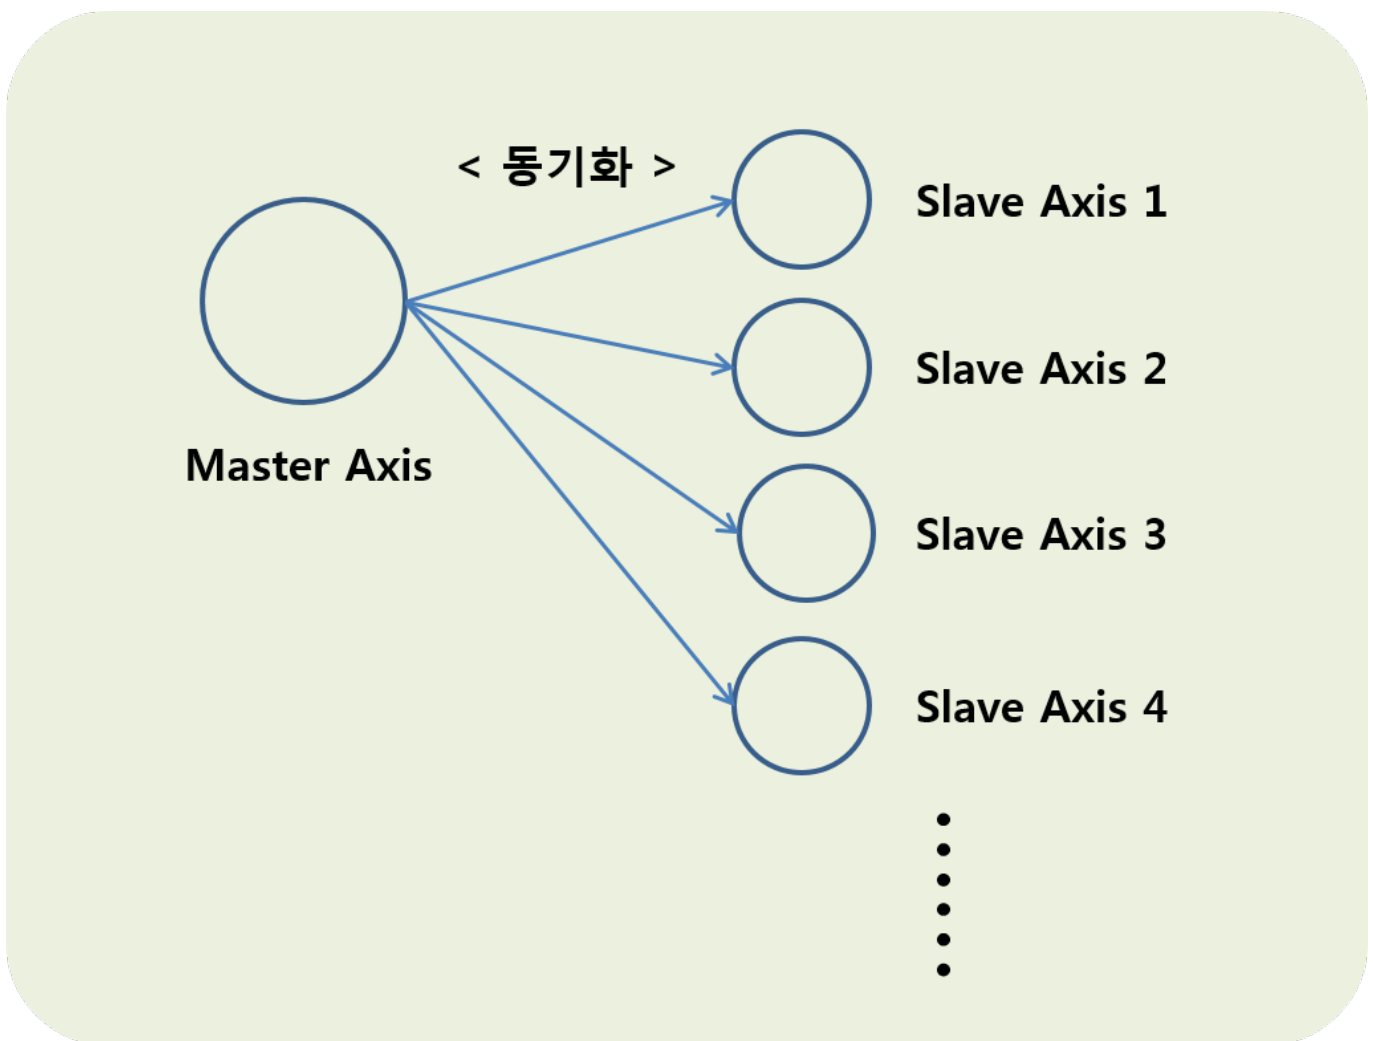

Info 1

Master Slave

x Master-Slave

Info

-
- Network Type
- EtherCAT Type

From:
<https://www.comizoa.com/info/> - -

Permanent link:
https://www.comizoa.com/info/doku.php?id=application:comiide:motion_basic:master_slave&rev=1542032360