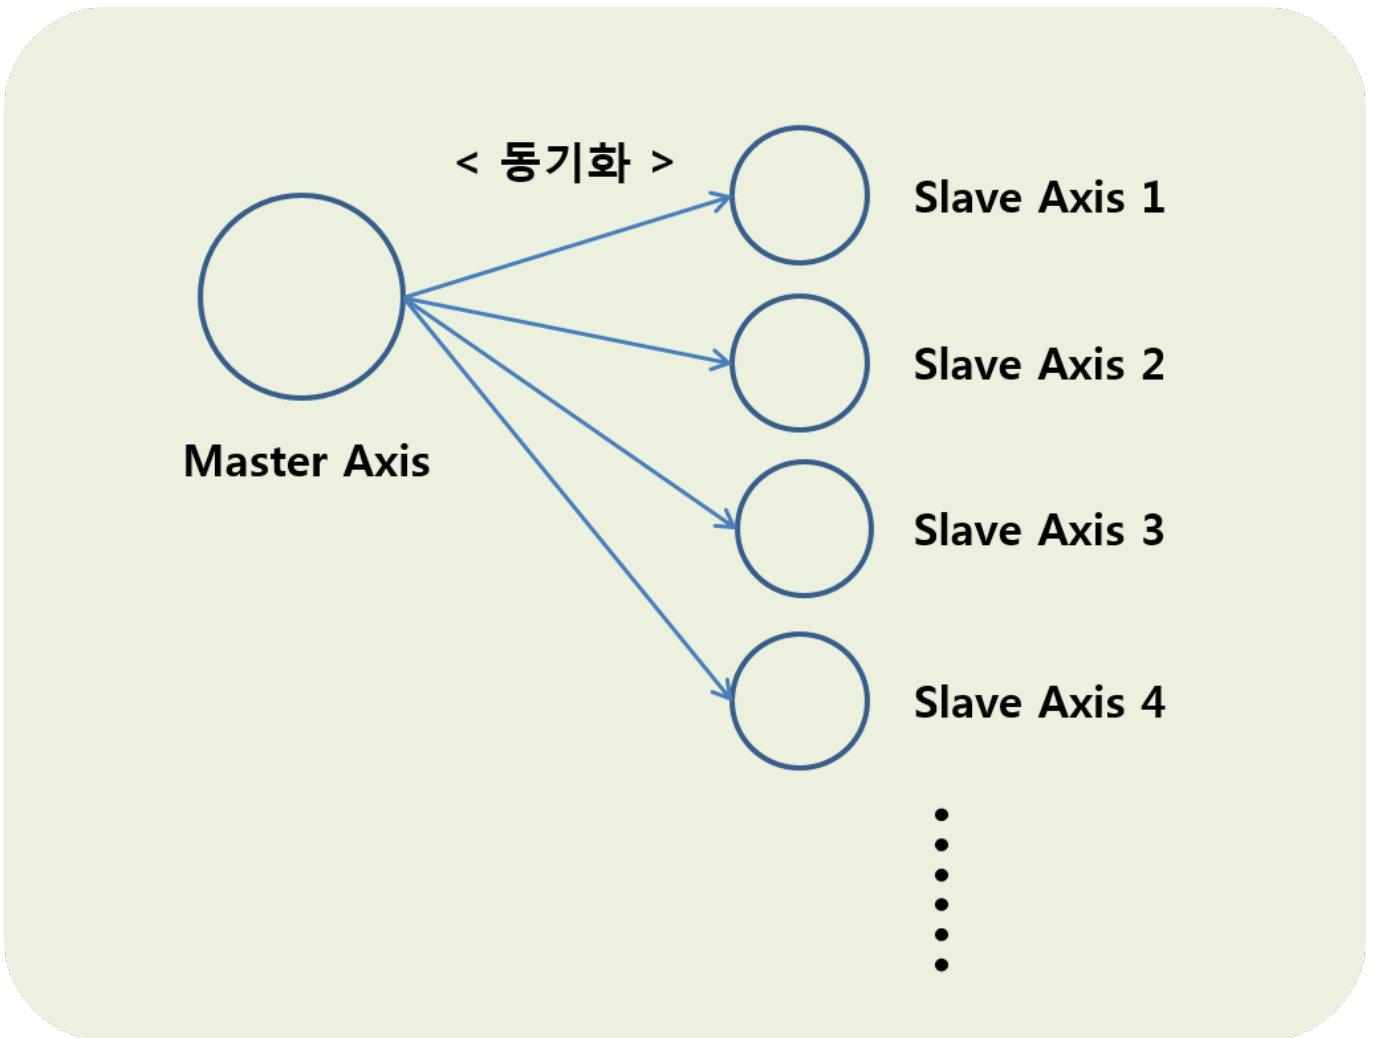

# Master Slave

x Master-Slave

## Info

- 
- Network Type ,
- EtherCAT Type , -

From:  
<https://www.comizoa.com/info/> - -

Permanent link:  
[https://www.comizoa.com/info/doku.php?id=application:comiide:motion\\_basic:master\\_slave&rev=1542703515](https://www.comizoa.com/info/doku.php?id=application:comiide:motion_basic:master_slave&rev=1542703515)