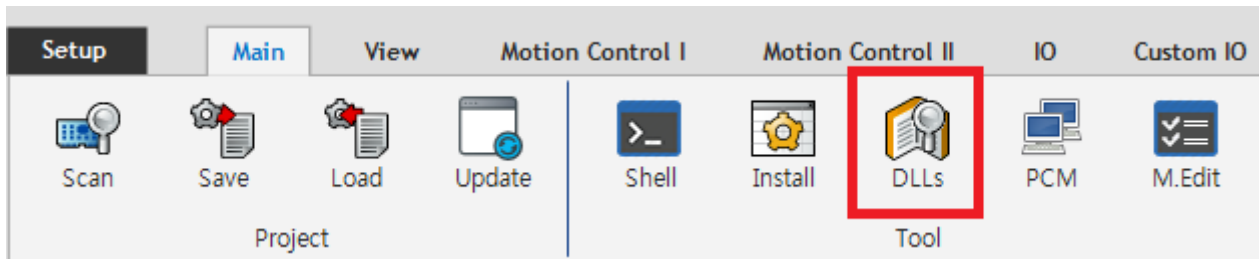

Intro 1
..... 1
..... 1

DLL finder

x DLL

DLL

.

Intro

- IDE 가 가 , DLL
- , DLL Finder Application dll

• Main - DLLs

• SCAN

- COMIZOA DLL Application DLL .

- dll Remove File , dll , application .

From:

<https://www.comizoa.com/info/> - -

Permanent link:

https://www.comizoa.com/info/doku.php?id=application:comiide:tool:dll_finder&rev=1543482646