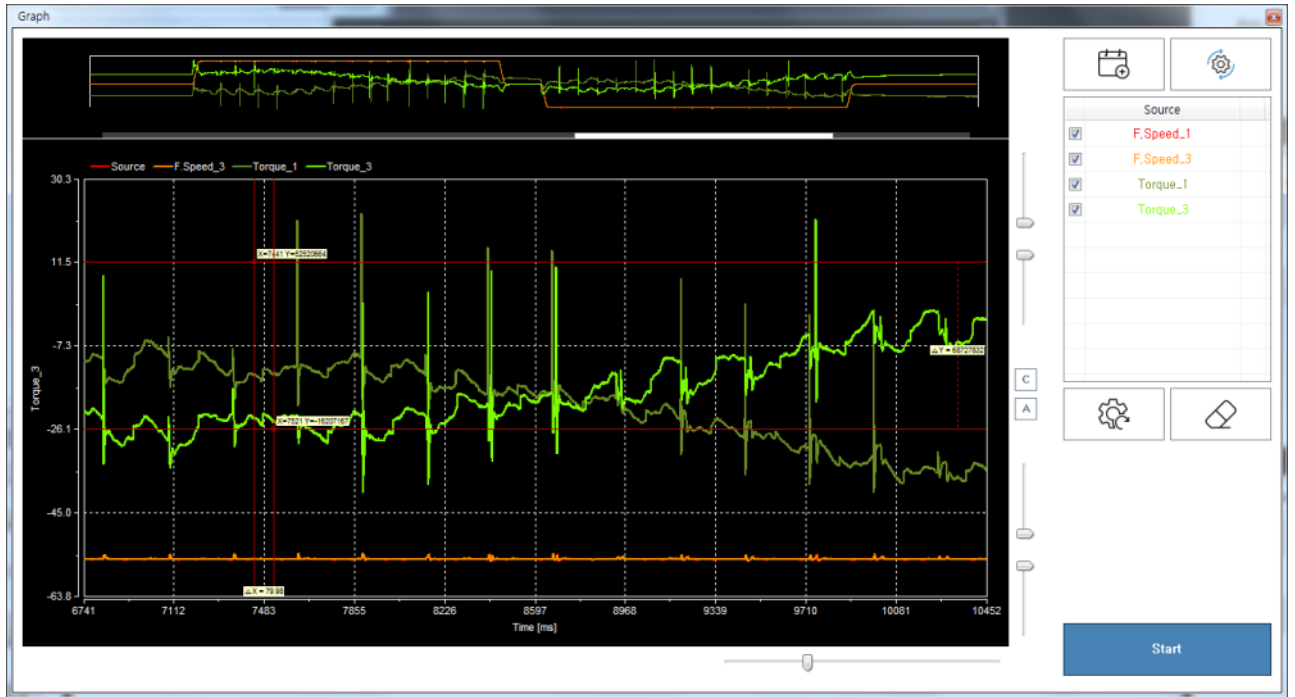

..... 1

**Case\_1** ..... 1

..... 1

..... 1

- (?)
- 
- 

# Case\_1

- 가 ( )
- Target Position 1Cycle 2

- Cable (FTP / Cat.6 )<sup>1)</sup>
- Cable SyncMode : SM2 → DC Sync

1)  
STP / Cat.5e

From: <https://www.comizoa.com/info/> - -  
 Permanent link: [https://www.comizoa.com/info/doku.php?id=device:ethercat:trouble:moving:%EC%A3%BC%EA%B8%B0%EC%A0%81%EC%9D%B8\\_%ED%8A%90\\_%EB%B0%9C%EC%83%9D&rev=1539924654](https://www.comizoa.com/info/doku.php?id=device:ethercat:trouble:moving:%EC%A3%BC%EA%B8%B0%EC%A0%81%EC%9D%B8_%ED%8A%90_%EB%B0%9C%EC%83%9D&rev=1539924654)  
 Last update: 2024/07/08 18:22