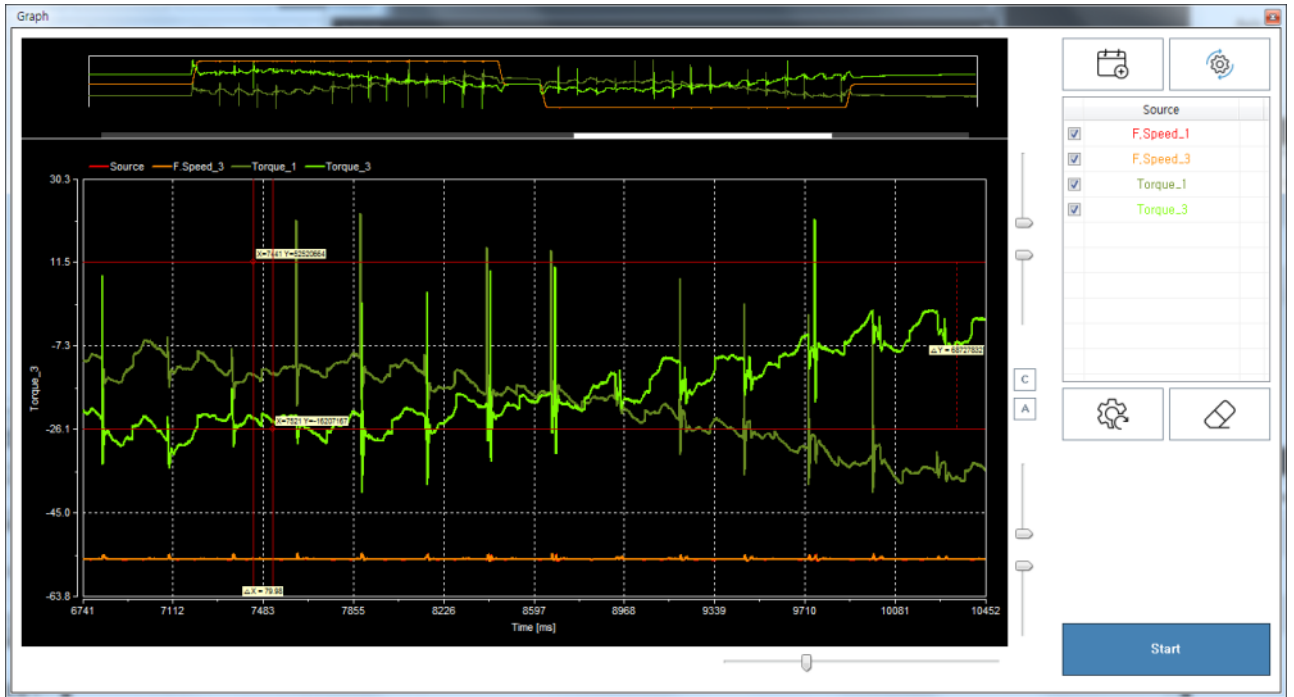

..... 1

Case 1 1

..... 1

..... 1

- (?)
-
-

Case 1

- 가 ()
- Target Position 1Cycle 2

- Cable (FTP / Cat.6)¹⁾
- Cable SyncMode : SM2 → DC Sync

1)
STP / Cat.5e

From: <https://www.comizoa.com/info/> - -
 Permanent link: https://www.comizoa.com/info/doku.php?id=device:ethercat:trouble:moving:%EC%A3%BC%EA%B8%B0%EC%A0%81%EC%9D%B8_%ED%8A%90_%EB%B0%9C%EC%83%9D&rev=1539926404
 Last update: 2024/07/08 18:22