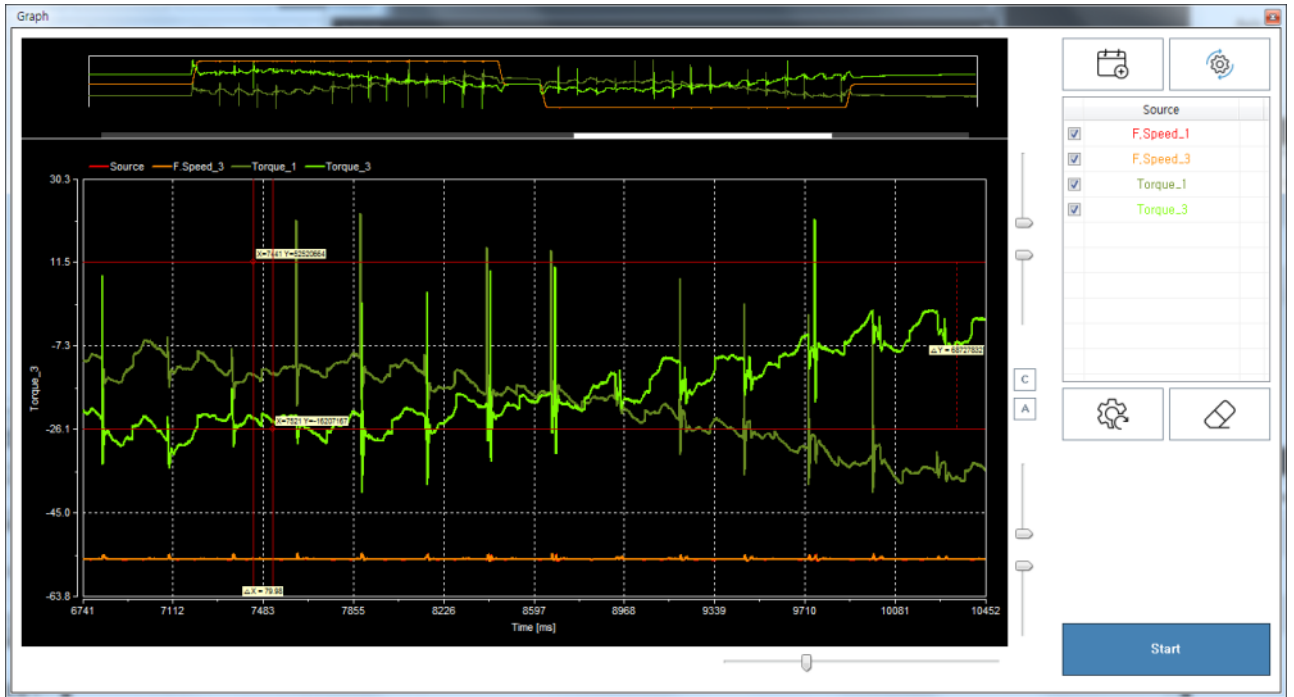

..... 1

Case 1 1

..... 1

..... 1

- (?)
-
-

Case 1

- 가 ()
- Target Position 1Cycle 2

- Cable (FTP / Cat.6 → STP / Cat. 6) ¹⁾
- Cable SyncMode : SM2 → DC Sync

1)

STP / Cat.5e ,

From: <https://www.comizoa.com/info/> - -

Permanent link: https://www.comizoa.com/info/doku.php?id=device:ethercat:trouble:moving:%EC%A3%BC%EA%B8%B0%EC%A0%81%EC%9D%B8_%ED%8A%90_%EB%B0%9C%EC%83%9D&rev=1540200925