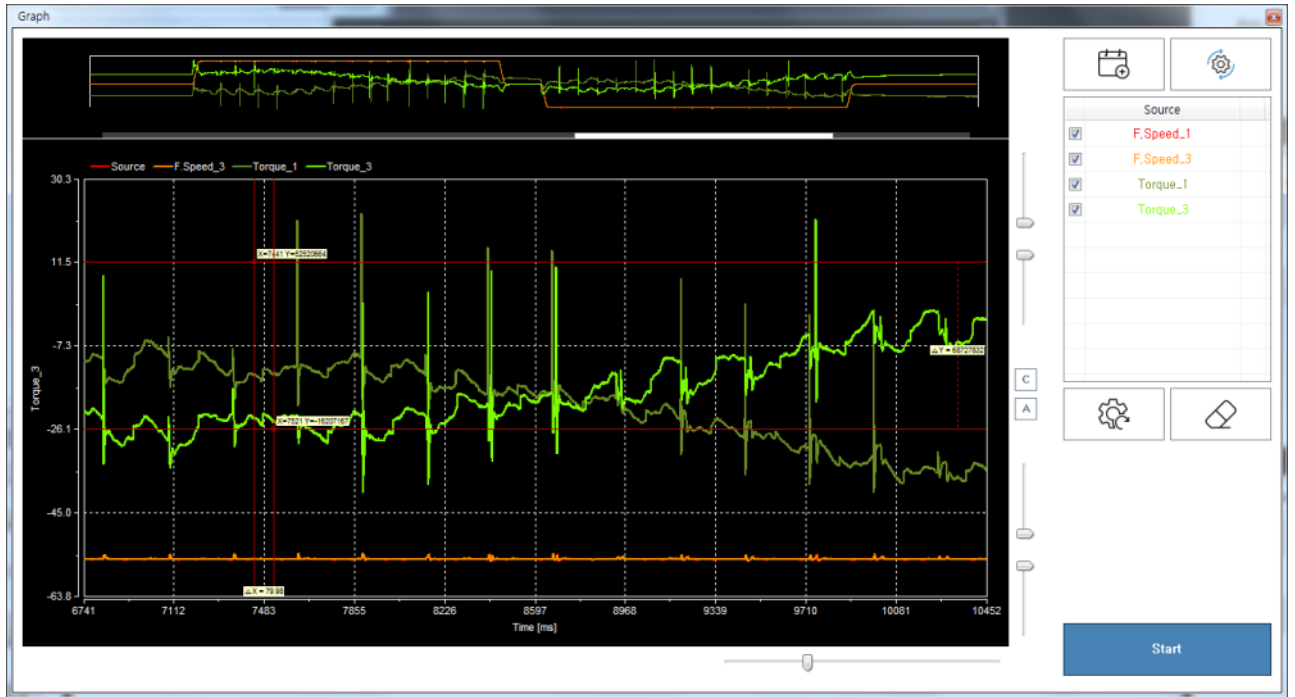

..... 1

Case 1 1

..... 1

..... 1

- (?)
-
-

Case 1

- 가 ()
- Target Position 1Cycle 2

- Cable (FTP / Cat.6 → STP / Cat. 6) ¹⁾
- Cable SyncMode : SM2 → DC Sync

1)

STP / Cat.5e ,

From: <https://www.comizoa.com/info/> - -

Permanent link: https://www.comizoa.com/info/doku.php?id=device:ethercat:trouble:moving:%EC%A3%BC%EA%B8%B0%EC%A0%81%EC%9D%B8_%ED%8A%90_%EB%B0%9C%EC%83%9D&rev=1540365971