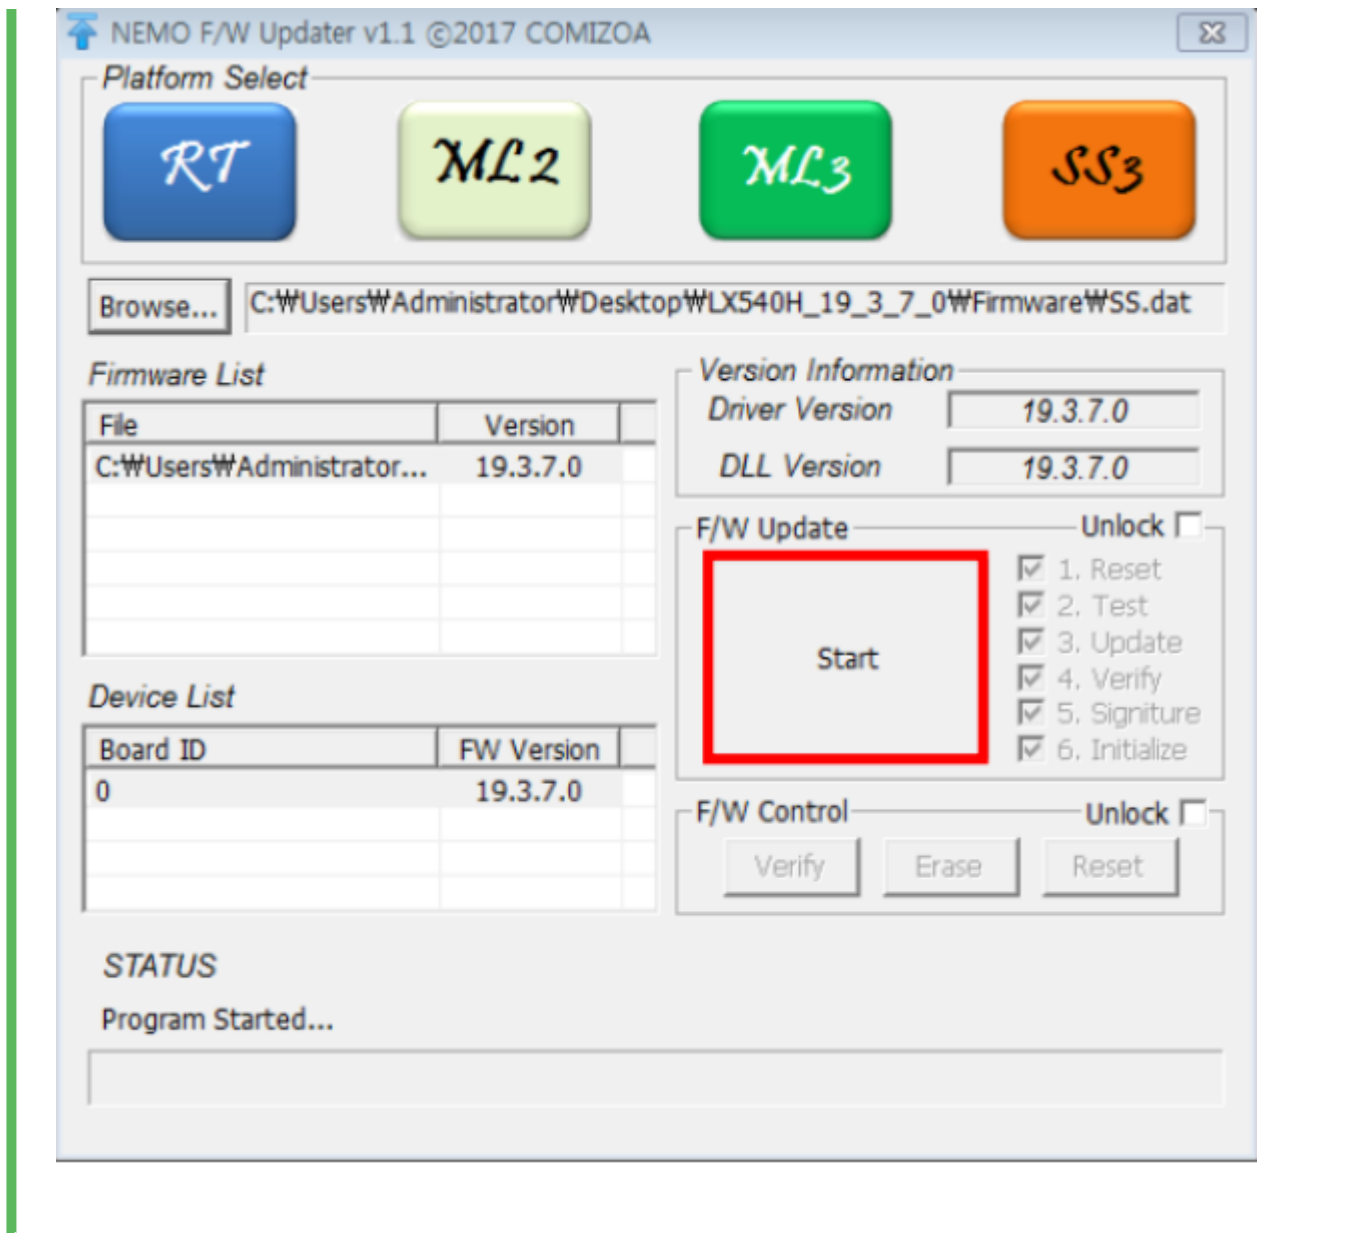

(NemoFWU.exe)

- 1. - Firmware - NemoFWU.exe
- 2. RT(LX520), ML2(LX530S), ML3(LX530), SS3(LX540/H)

- 가 DLL
- Firmware DLL

- Browse .dat

- Start

From:
<https://www.comizoa.com/info/> - -

Permanent link:
https://www.comizoa.com/info/doku.php?id=faq:comiapp:fwupdater:01_nemo&rev=1625622850