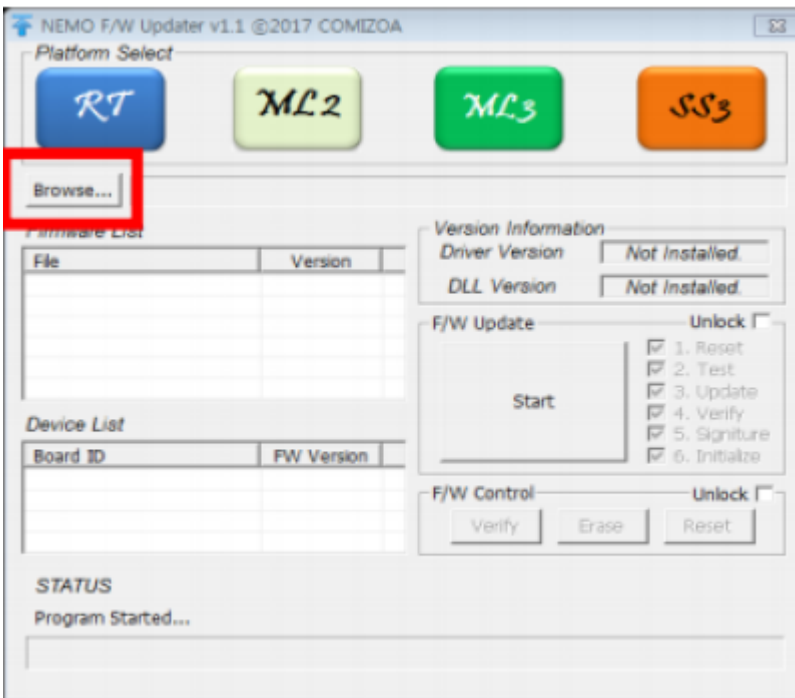

(NemoFWU.exe)

- 1. - Firmware - NemoFWU.exe
- 2. RT(LX520), ML2(LX530S), ML3(LX530), SS3(LX540/H)

- 가 DLL
- Firmware DLL

- Browse .dat

- Start

From:
<https://www.comizoa.com/info/> - -

Permanent link:
https://www.comizoa.com/info/doku.php?id=faq:comiapp:fwupdater:01_nemo&rev=1625622850