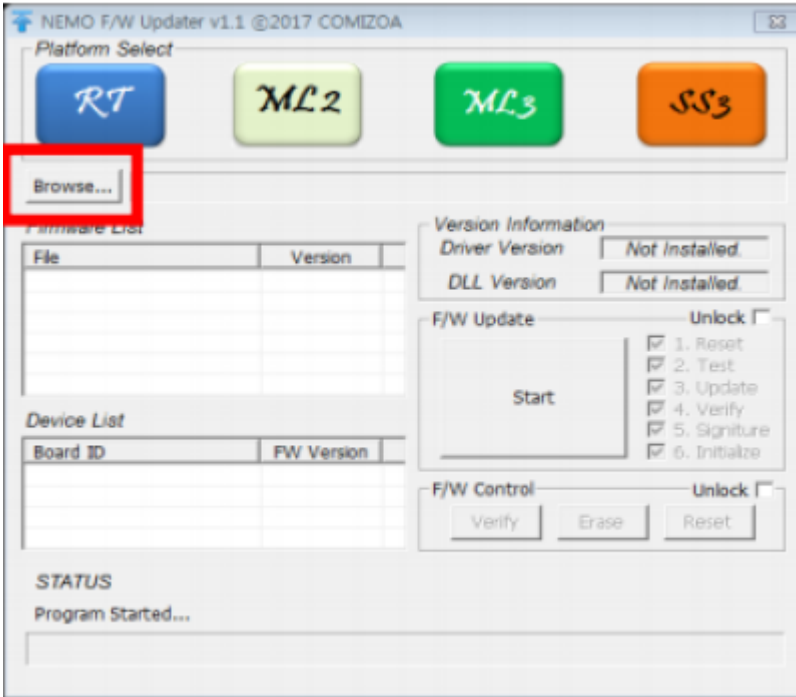

## NEMO Master Board

(NemoFWU.exe)

- 1. - Firmware - NemoFWU.exe
- 2. RT(LX520), ML2(LX530S), ML3(LX530), SS3(LX540/H)

- 가 DLL  
- Firmware DLL

- Browse .dat

- Start

From:  
<https://www.comizoa.com/info/> - -