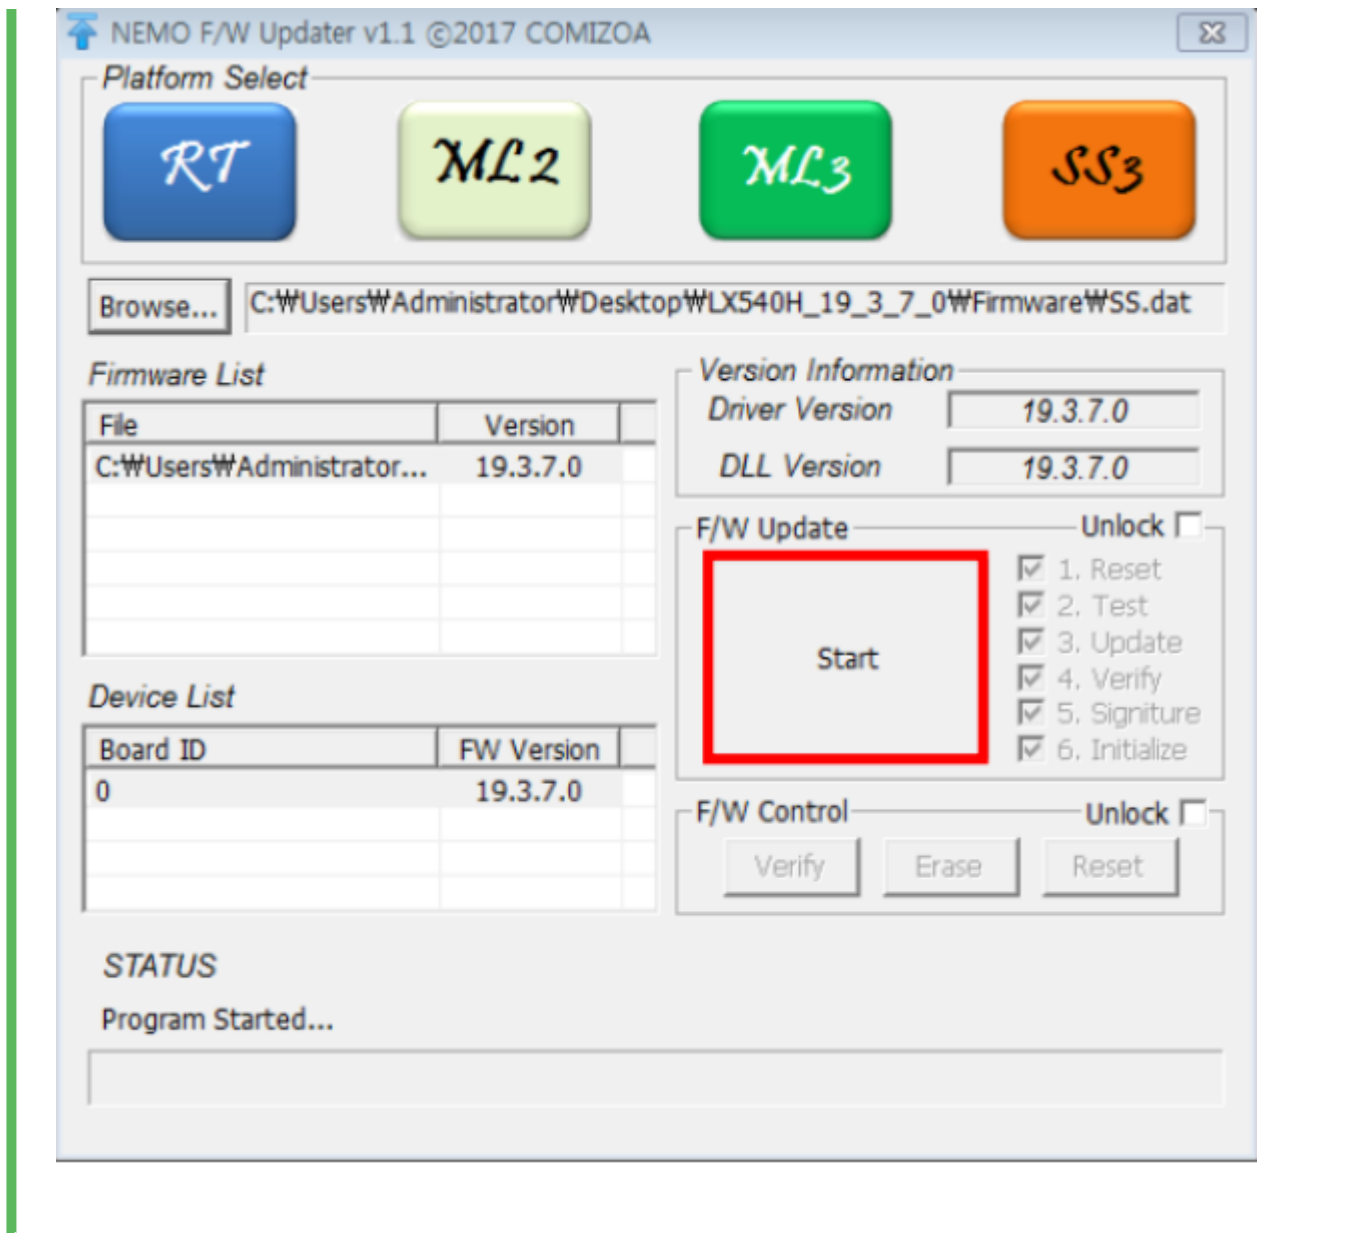

## NEMO Master Board

(NemoFWU.exe)

- 1. - Firmware - NemoFWU.exe
- 2. RT(LX520), ML2(LX530S), ML3(LX530), SS3(LX540/H)

- 가 DLL  
- Firmware DLL

- Browse .dat

- Start

From:  
<https://www.comizoa.com/info/> - -