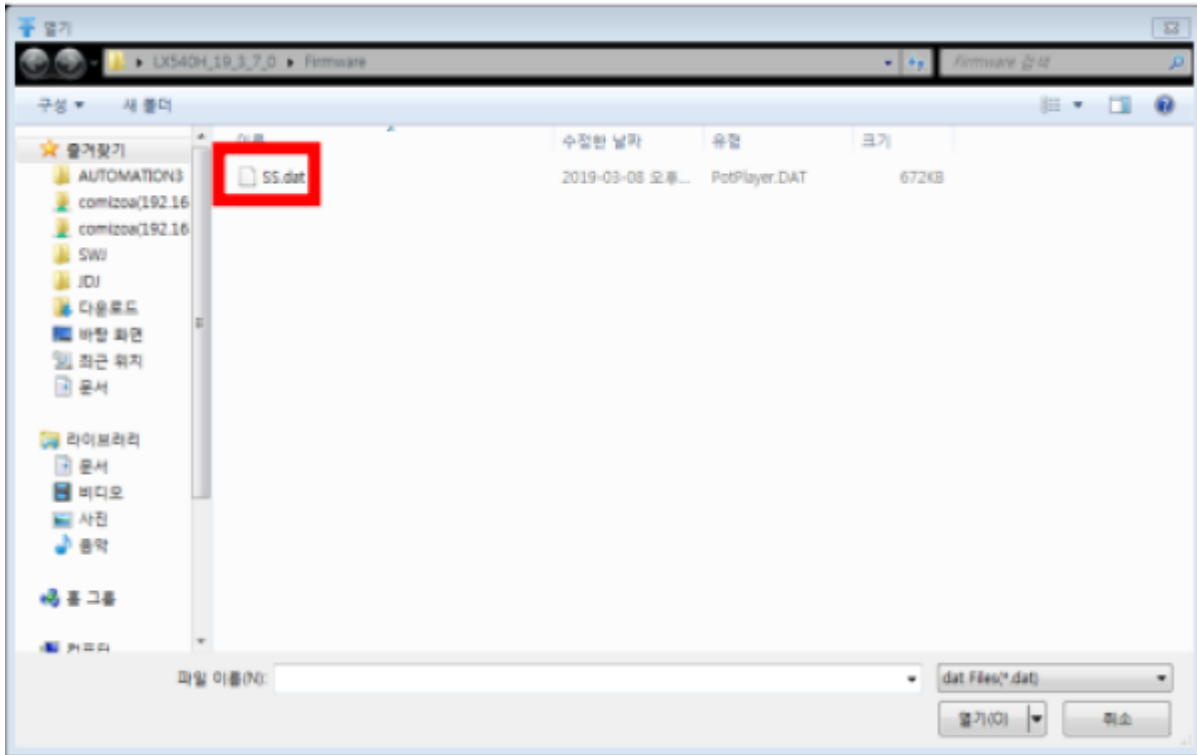

## NEMO Master Board

(NemoFWU.exe)

- 1. - Firmware - NemoFWU.exe
- 2. RT(LX520), ML2(LX530S), ML3(LX530), SS3(LX540/H)

- 가 DLL  
- Firmware DLL

- Browse .dat

- Start

From:  
<https://www.comizoa.com/info/> - -