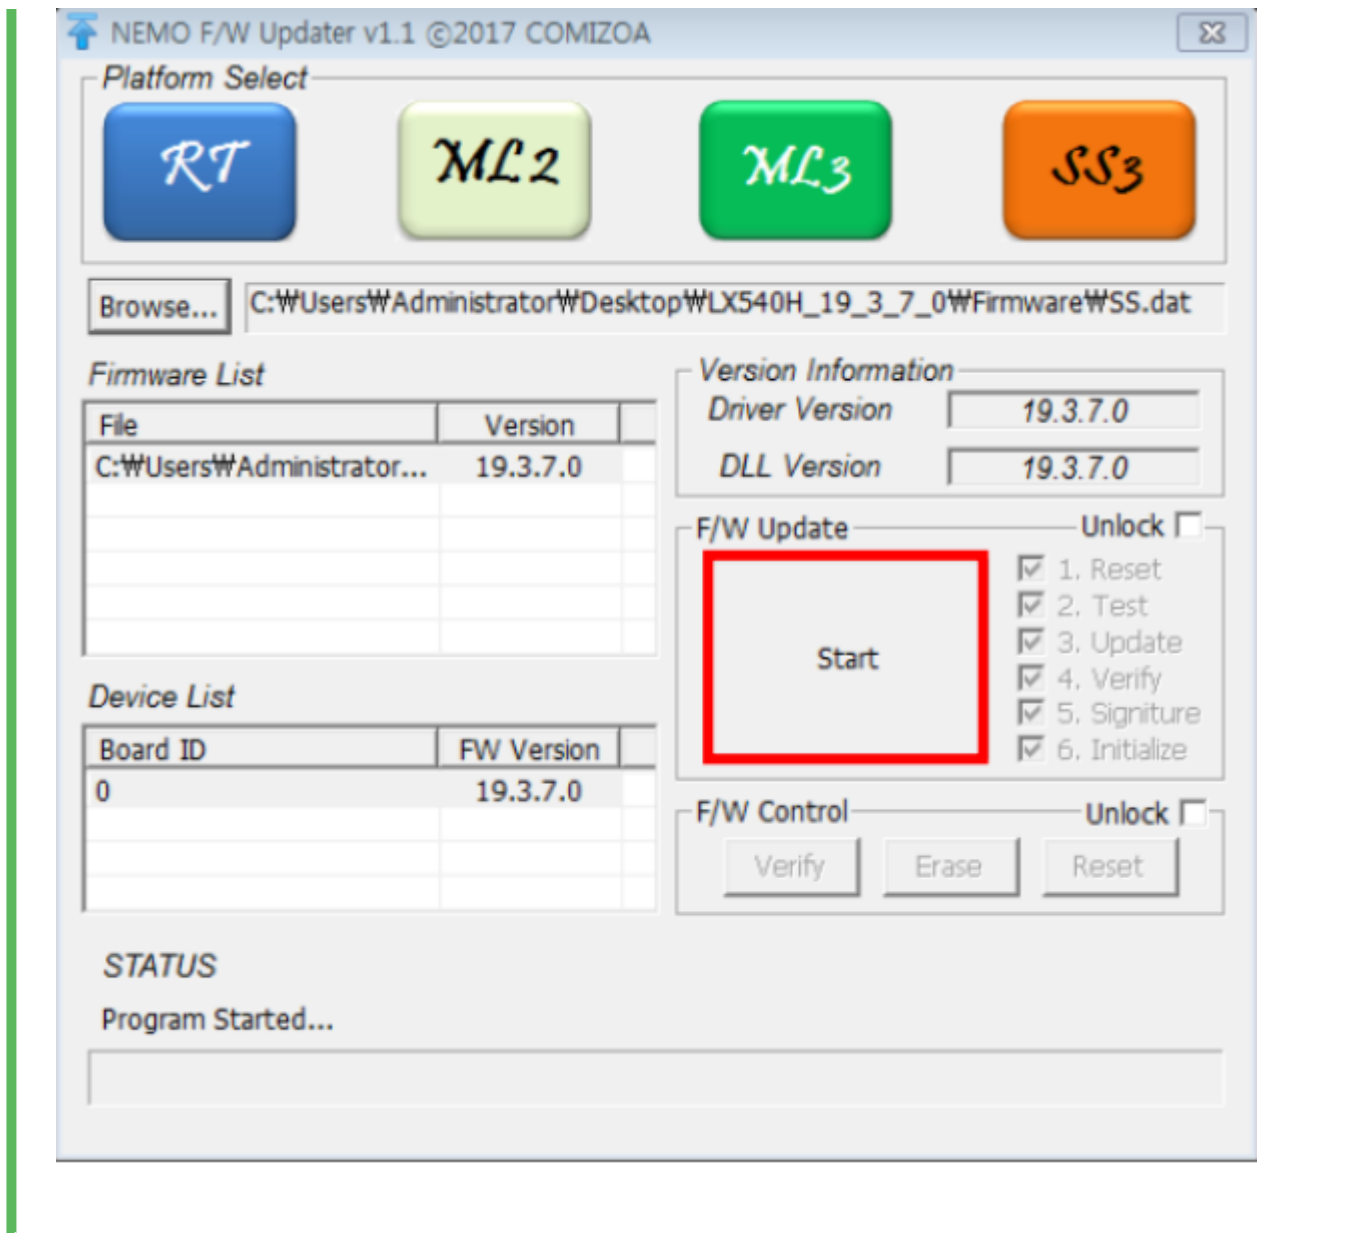

From:
<https://www.comizoa.com/info/> - -

Permanent link:
<https://www.comizoa.com/info/doku.php?id=faq:comiapp:fwupdater:01_nemo&rev=1626249214>

Last update: **2024/07/08 18:22**