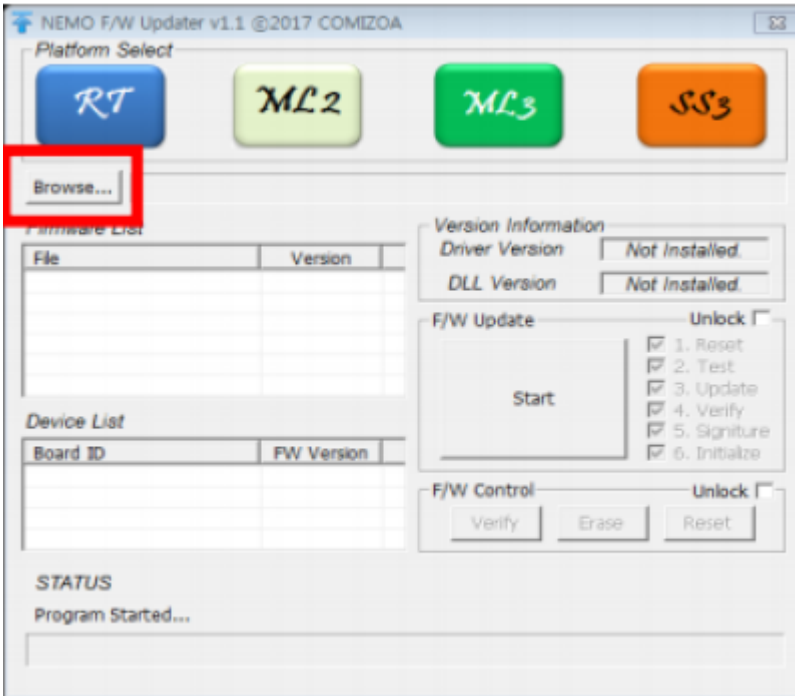

NEMO Master Board 1
..... 2
..... 3

NEMO

× NEMO

NEMO Master Board

(NemoFWU.exe)

- 1. - Firmware - NemoFWU.exe
- 2. RT(LX520), ML2(LX530S), ML3(LX530), SS3(LX540/H)

- 가 DLL
- Firmware DLL

- Browse .dat