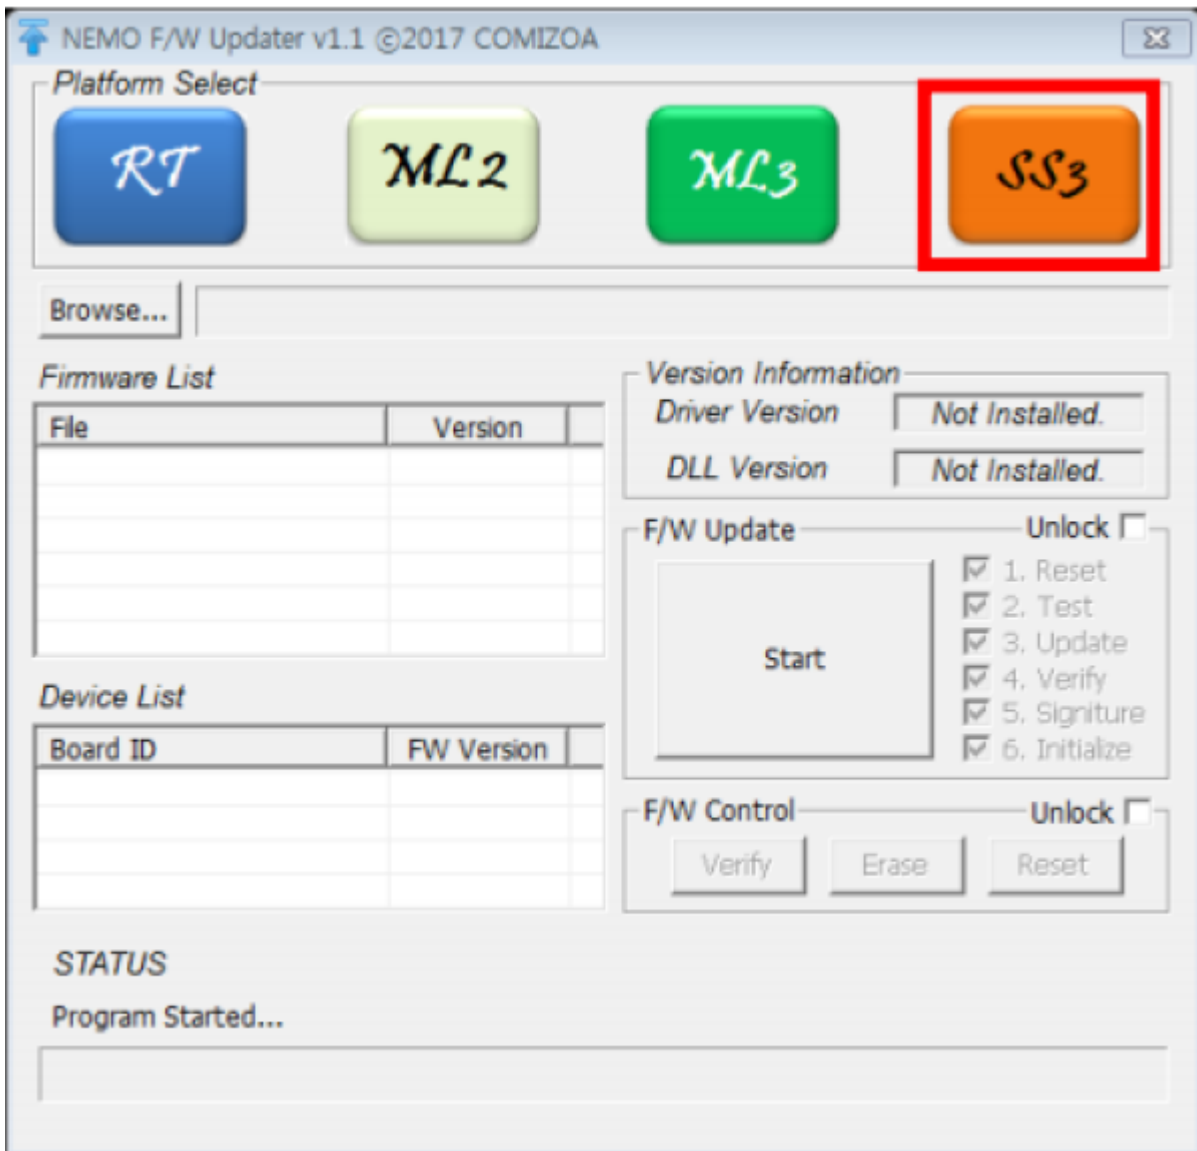

NEMO Master Board 1
..... 2
..... 3

NEMO

× NEMO

NEMO Master Board

(NemoFWU.exe)

- 1. - Firmware - NemoFWU.exe
- 2. RT(LX520), ML2(LX530S), ML3(LX530), SS3(LX540/H)

- 가 DLL
- Firmware DLL

- Browse .dat

- Start

From:
<https://www.comizoa.com/info/> - -

Permanent link:
https://www.comizoa.com/info/doku.php?id=faq:comiapp:fwupdater:01_nemo&rev=1626249214

Last update: **2024/07/08 18:22**