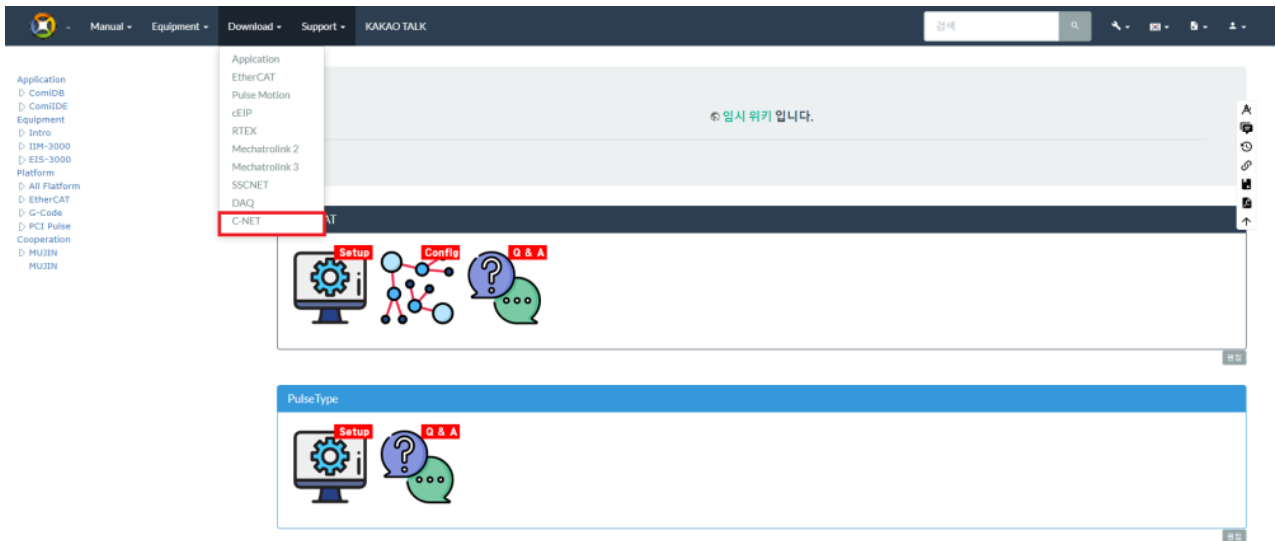

3. C-NET Download

• comizoa.info

download

C-NET

• Package

Download

C-Net

Package	Example	Manual	Certificate	ETC	History
v1.1.0.0				Download (Package)	Download (Core)
v1.0.0.0				Download	