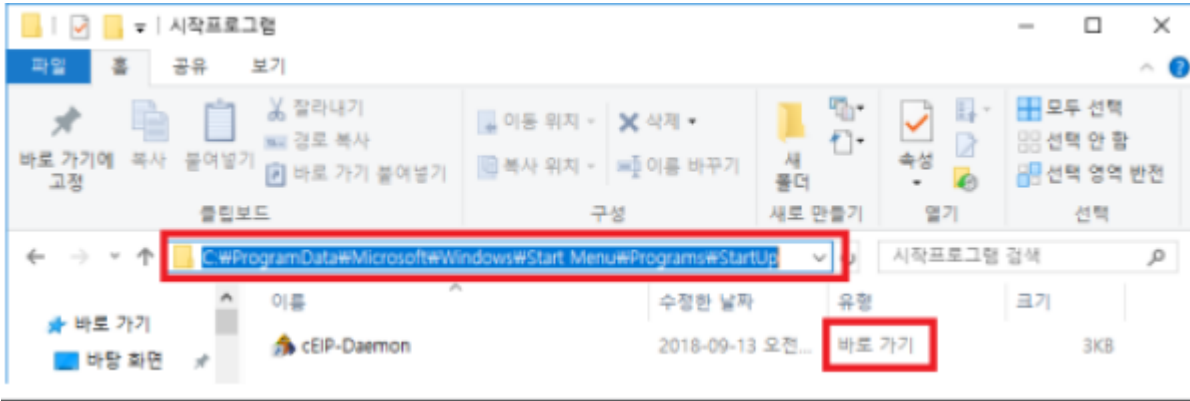

cEIP Setup

x cEIP

1 Daemon

- Daemon CeSDKDaemon.exe

- Daemon Service Coprocess가
 - Daemon Service Coprocess가

COMIZOA Ethernet/IP Windows x86 Based

COMIZOA Ethernet/IP Windows x86 Based

2