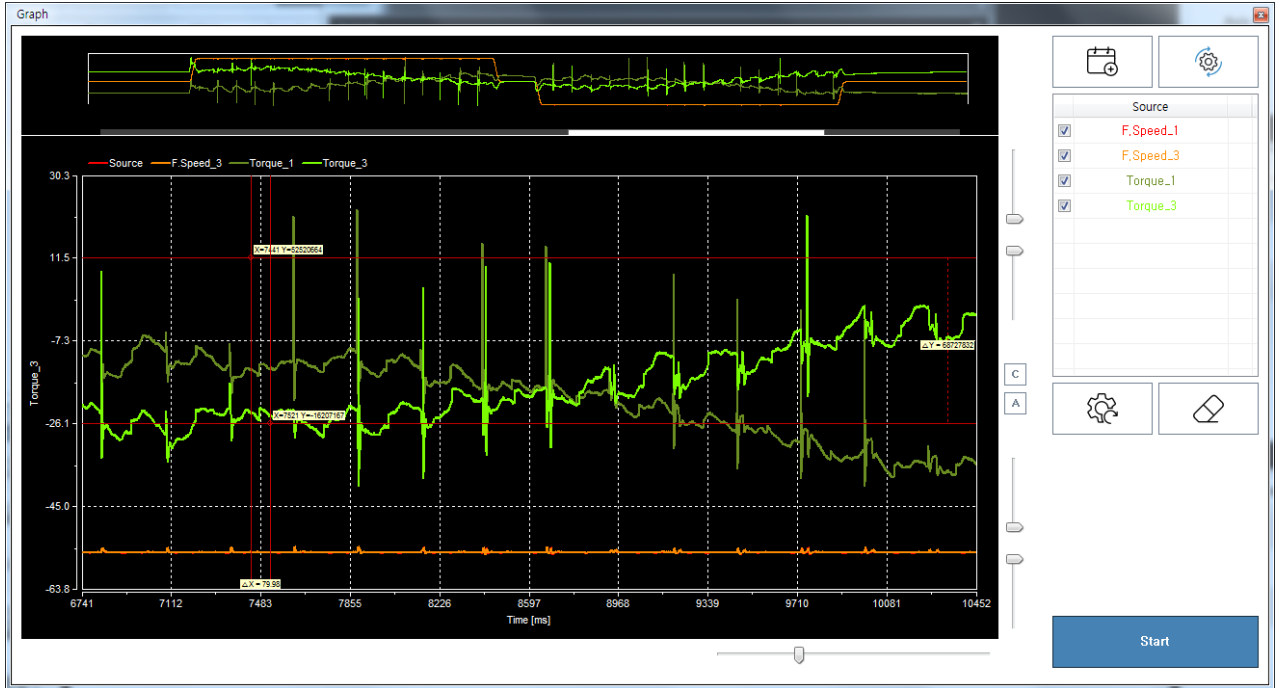

&	1
AddInfo	1
Case 1	1
Cause	1
Solution	1
Case 2	2
Cause	2
Solution	2

ethercat, , panasonic, , , , ,

&

× , .

AddInfo

- 가
- ,
- 가
- Target Position 1Cycle 2
- SyncMode

Case 1

Cause

- 1)

Solution