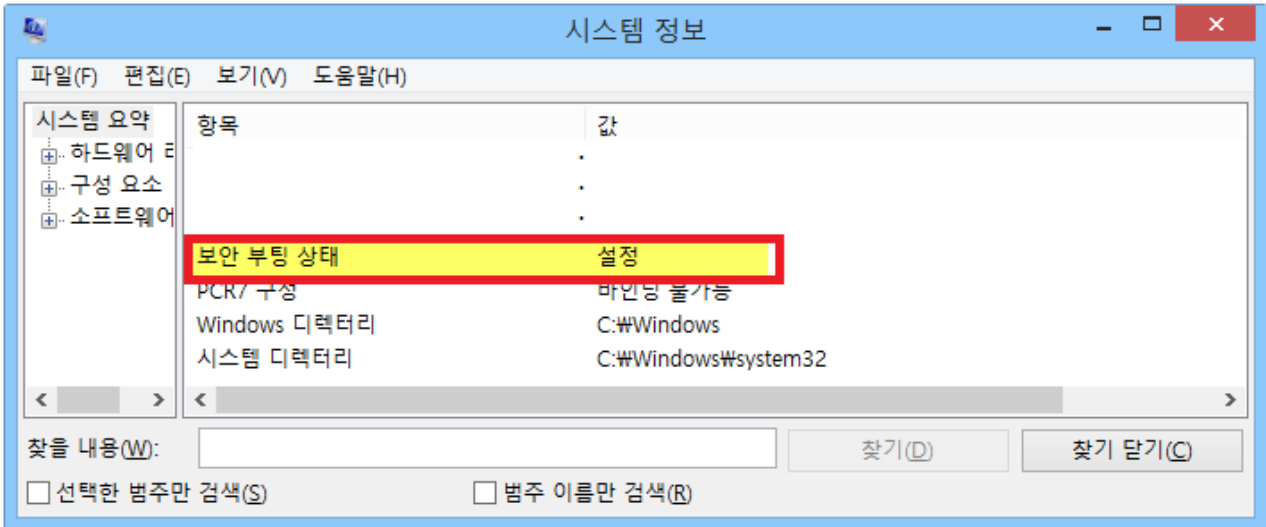

From:

<https://www.comizoa.com/info/> - -

Permanent link:

<https://www.comizoa.com/info/doku.php?id=platform:common:support:secureboot&rev=1544495554>

Last update: **2024/07/08 18:22**