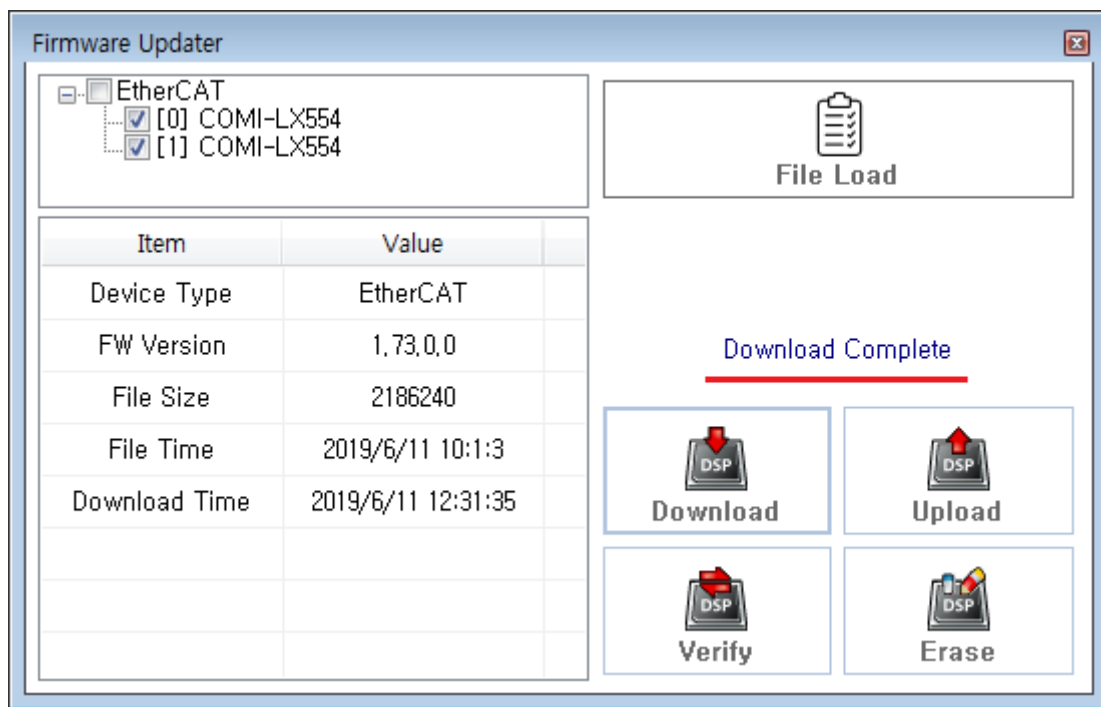

5 "Download Complete"

×

From:
<https://www.comizoa.com/info/> - -

Permanent link:
<https://www.comizoa.com/info/doku.php?id=platform:common:support:swupdate:00_fwupdate&rev=1560225047>

Last update: **2024/07/08 18:22**