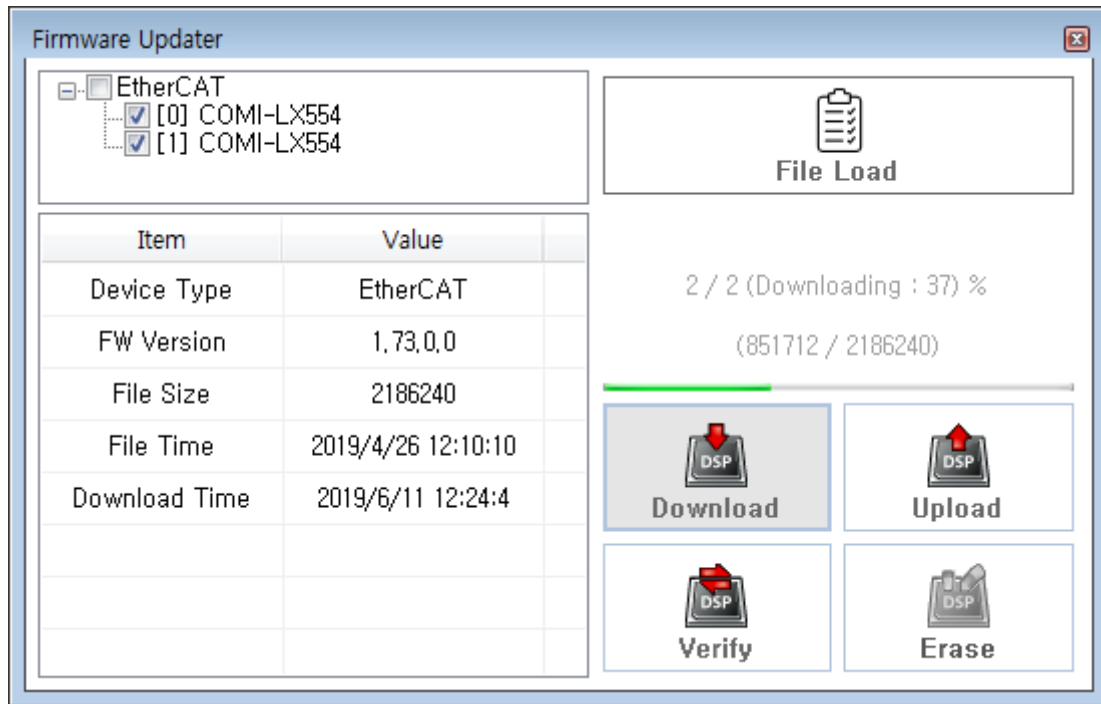

FW Update

x

1 FW Firmware Manager

2 FW

- Device Tree Device Device FW

3 File Load Firmware File

4 "File Load Complete"

Download

Download

5 "Download Complete"

×

From:
<https://www.comizoa.com/info/> - -

Permanent link:
https://www.comizoa.com/info/doku.php?id=platform:common:support:swupdate:00_fwupdate&rev=1560225047

Last update: **2024/07/08 18:22**