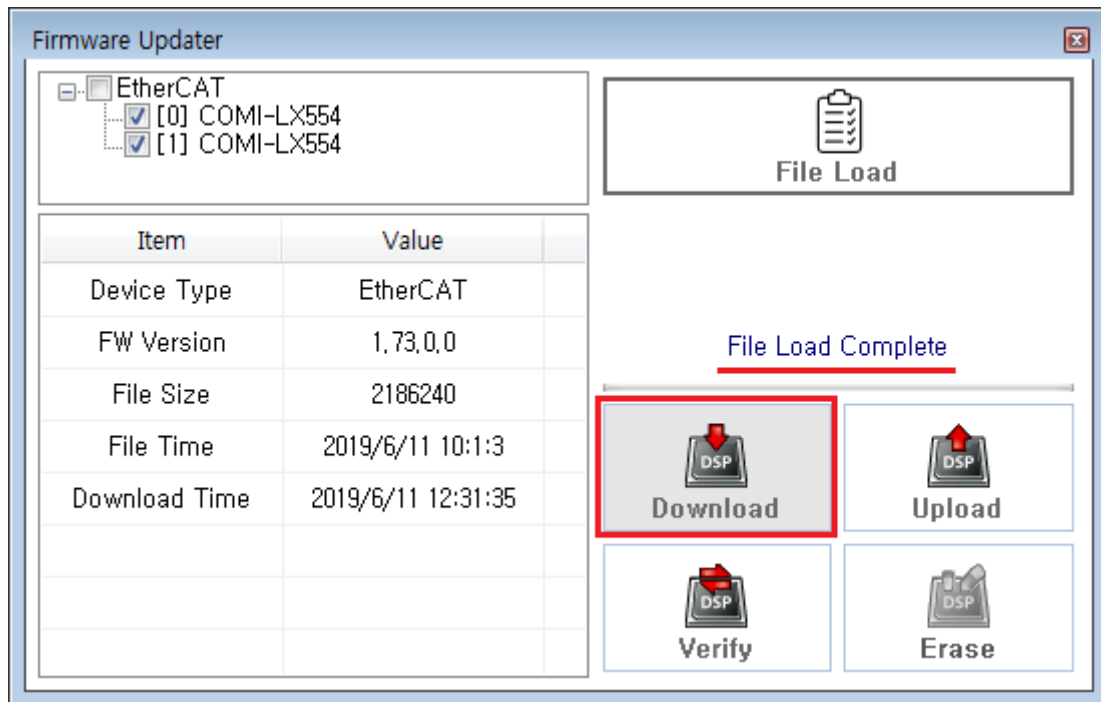

4 "File Load Complete"

Download

Download