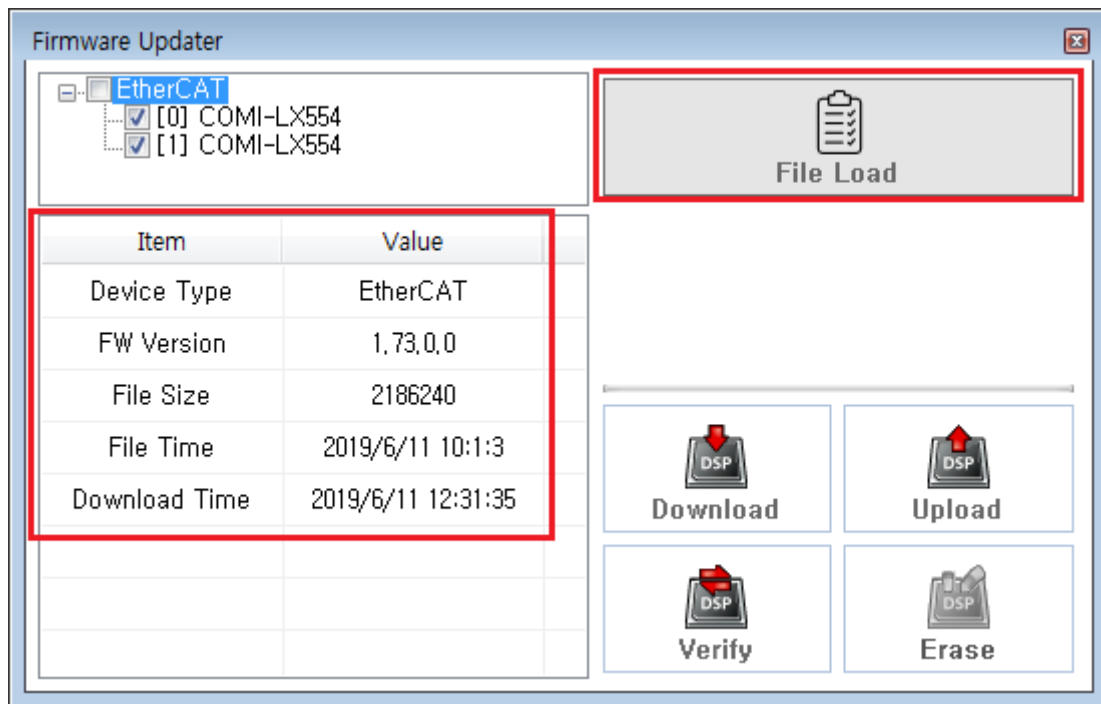

FW Update

x

1 FW Firmware Manager

2 FW

- Device Tree Device Device FW

3 File Load Firmware File

4 "File Load Complete"

Download