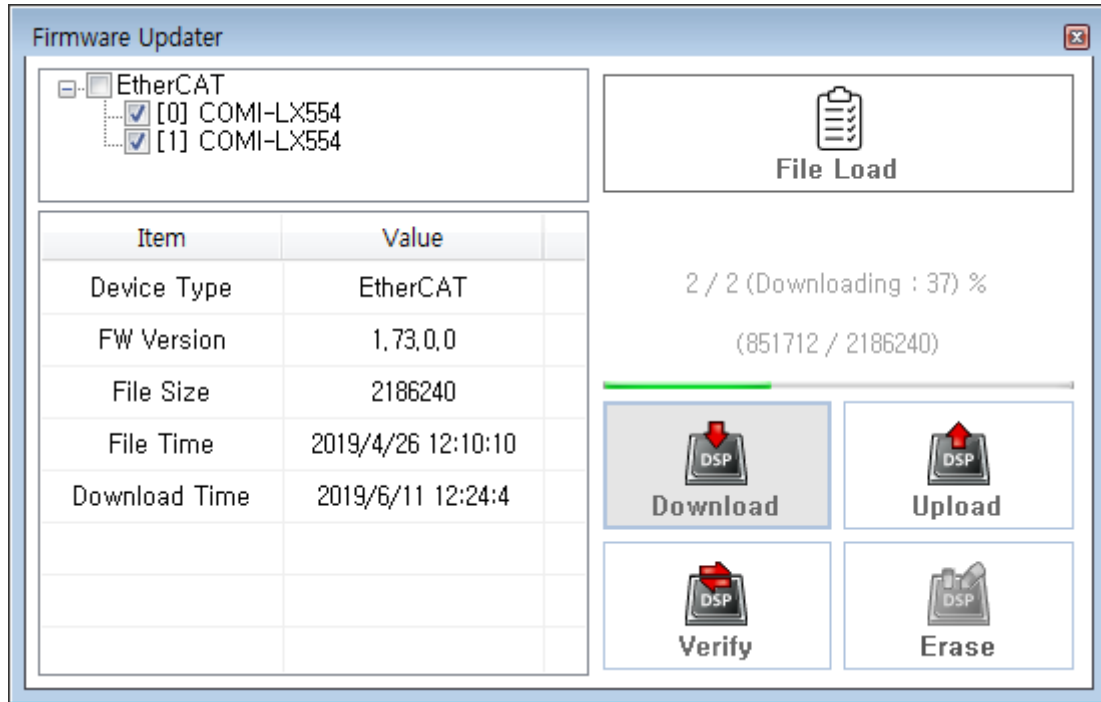

FW Update

x

1 FW Firmware Manager

2 FW

- Device Tree Device Device FW

3 File Load Firmware File

4 "File Load Complete"

Download

Download

5 "Download Complete"

x

From:
<https://www.comizoa.com/info/> - -

Permanent link:
https://www.comizoa.com/info/doku.php?id=platform:common:support:swupdate:00_fwupdate&rev=1575969158

Last update: **2024/07/08 18:22**