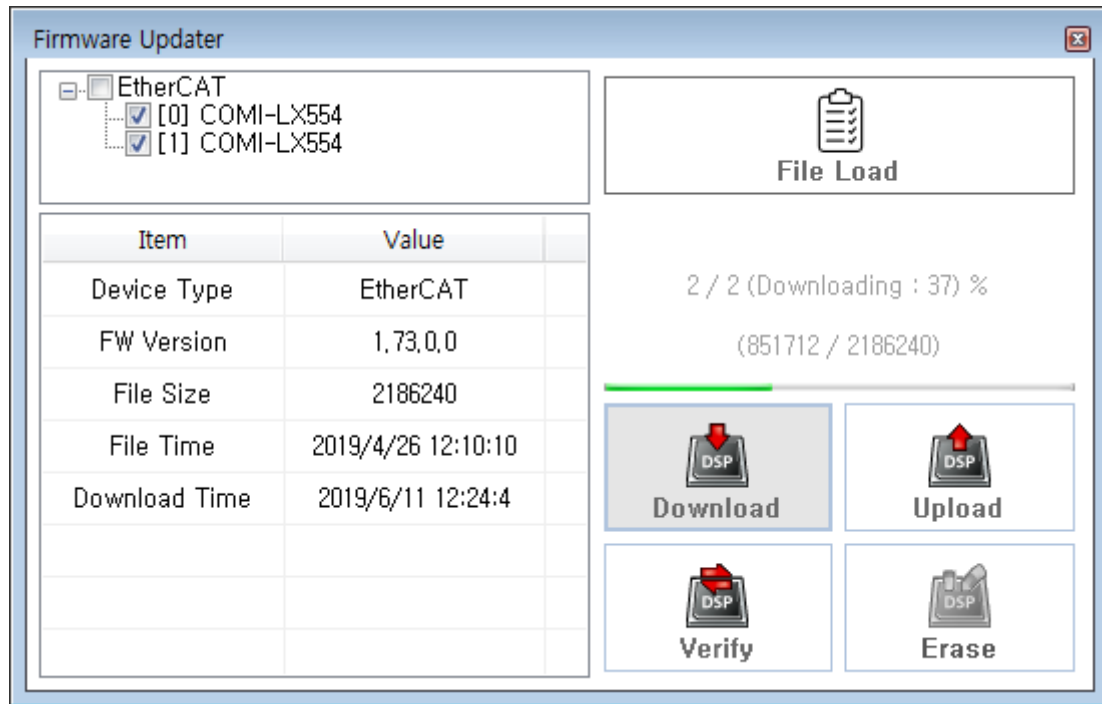

## 2 FW

- Device Tree Device Device FW

## 3 File Load Firmware File

4 "File Load Complete"

**Download**

Download

5 "Download Complete"

×  
PC

From:  
<https://www.comizoa.com/info/> - -

Permanent link:  
[https://www.comizoa.com/info/doku.php?id=platform:common:support:swupdate:00\\_fwupdate&rev=1575970608](https://www.comizoa.com/info/doku.php?id=platform:common:support:swupdate:00_fwupdate&rev=1575970608)