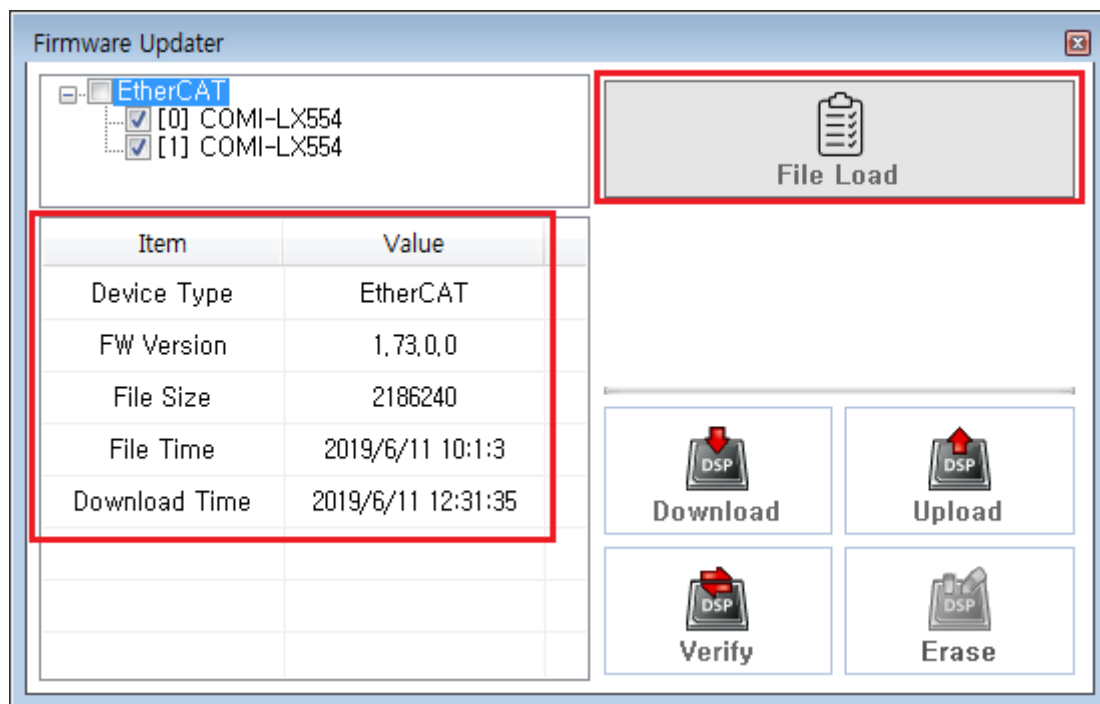

3 File Load Firmware File