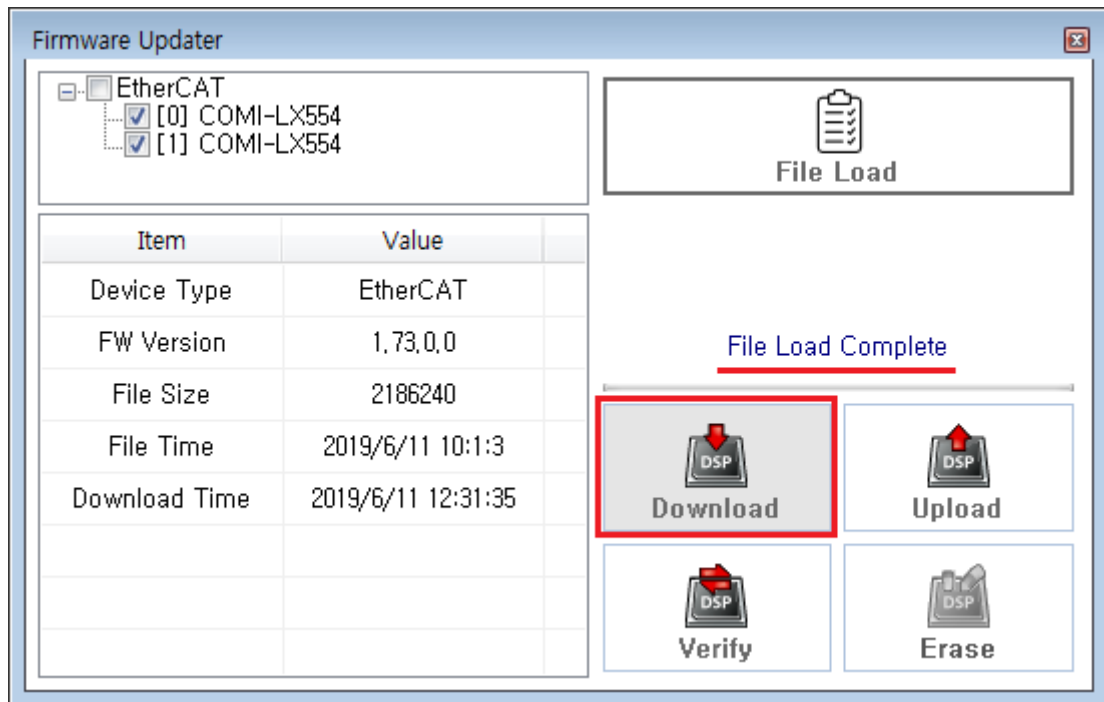

4 "File Load Complete"

Download

Download