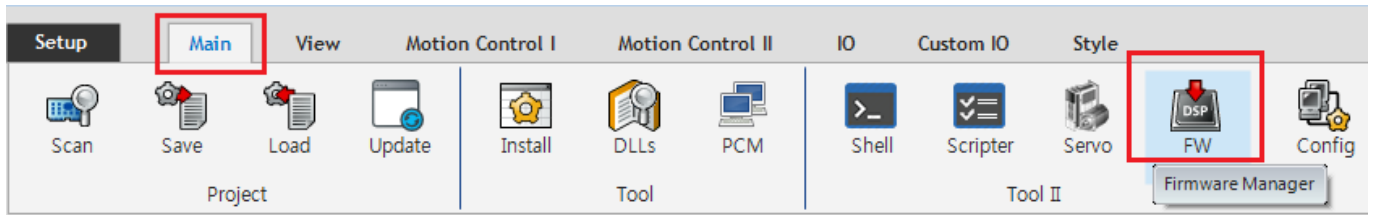

FW Update 1

FW Update

×

1 FW Firmware Manager

2 FW

- Device Tree Device Device FW

3 File Load Firmware File

4 "File Load Complete"