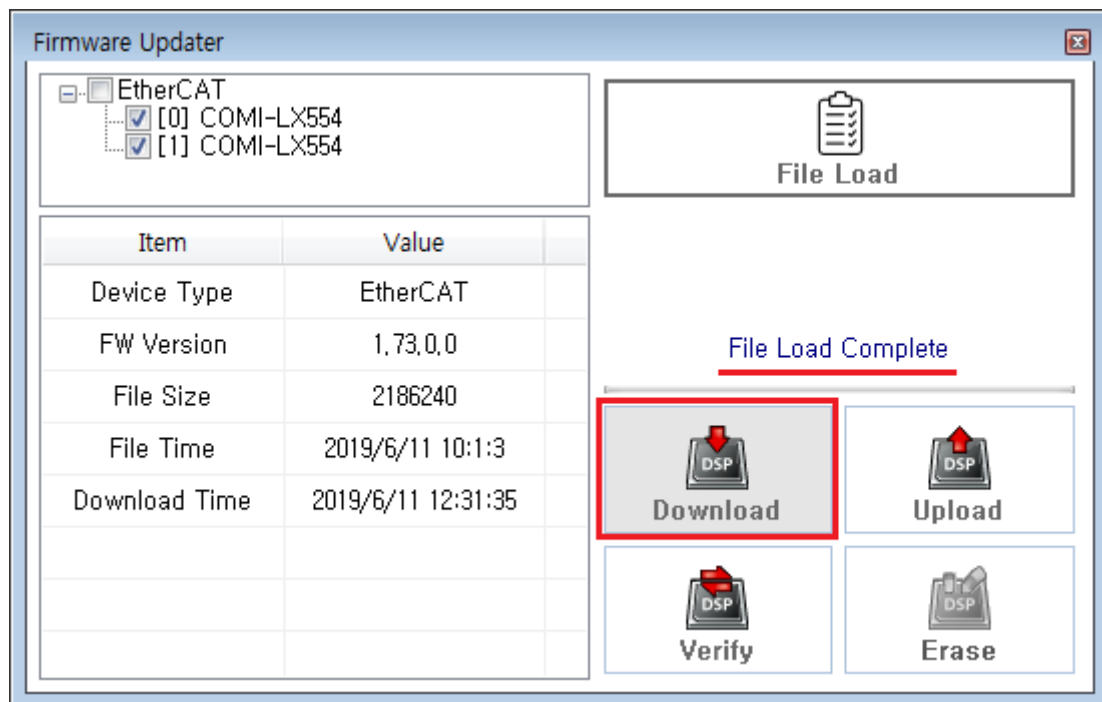

4 "File Load Complete"

Download

Download