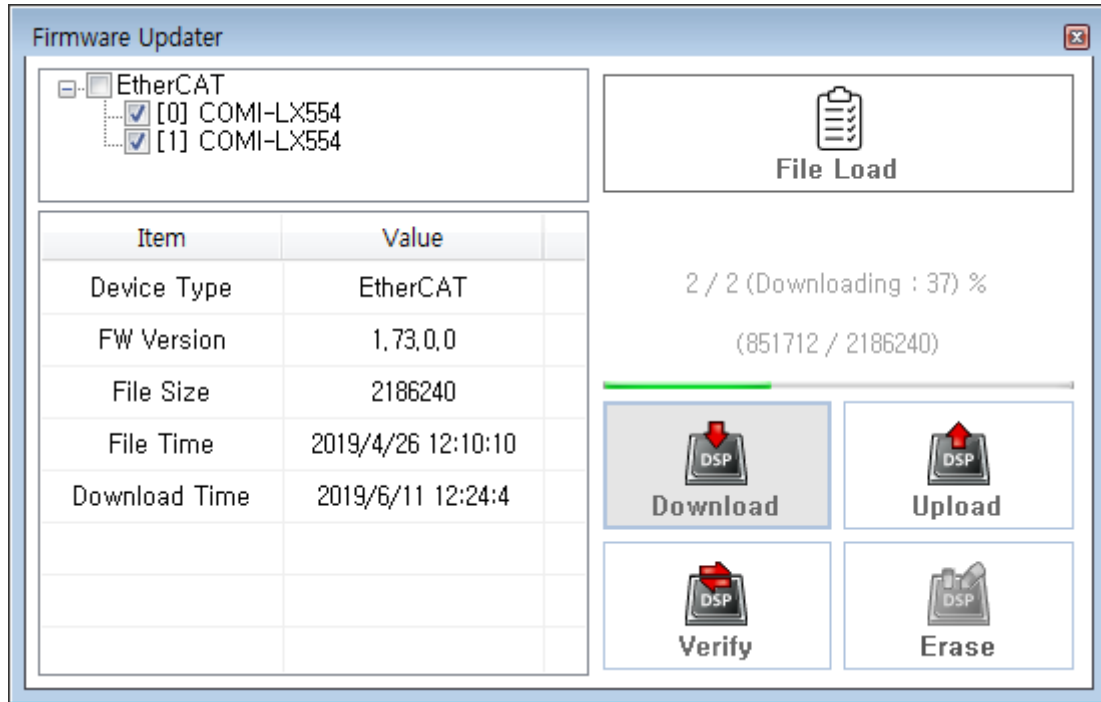

5 "Download Complete"

x

PC

From: <https://www.comizoa.com/info/> - -

Permanent link: <https://www.comizoa.com/info/doku.php?id=platform:common:support:swupdate:00_fwupdate&rev=1586997999>

Last update: 2024/07/08 18:22