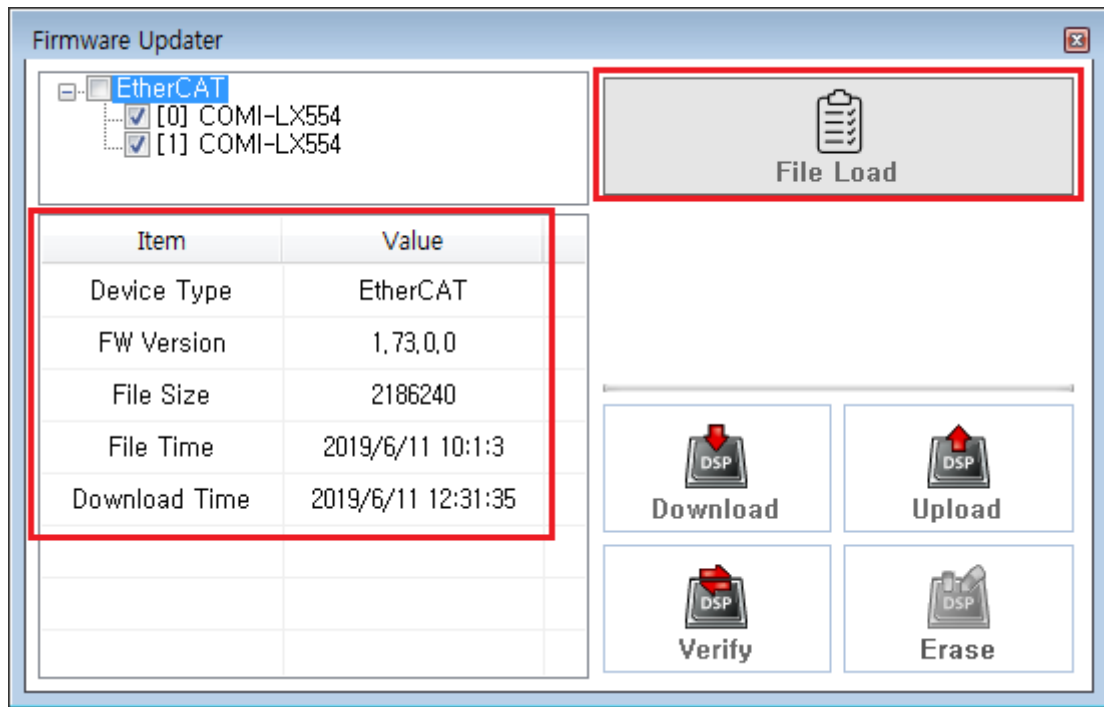

FW Update 1

FW Update

×

1 FW Firmware Manager

2 FW

- Device Tree Device Device FW

3 File Load Firmware File

4 "File Load Complete"