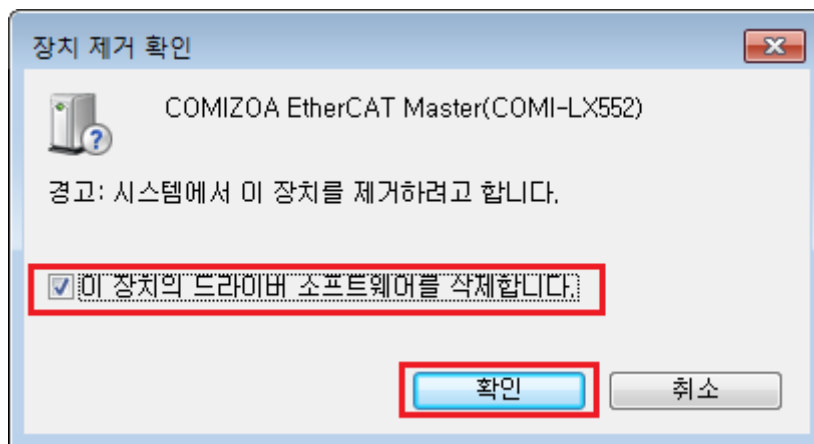

Driver Update ()

× Windows Driver (WDM)

×

1 ++

- - (: + **PauseBreak**)

2

3

4