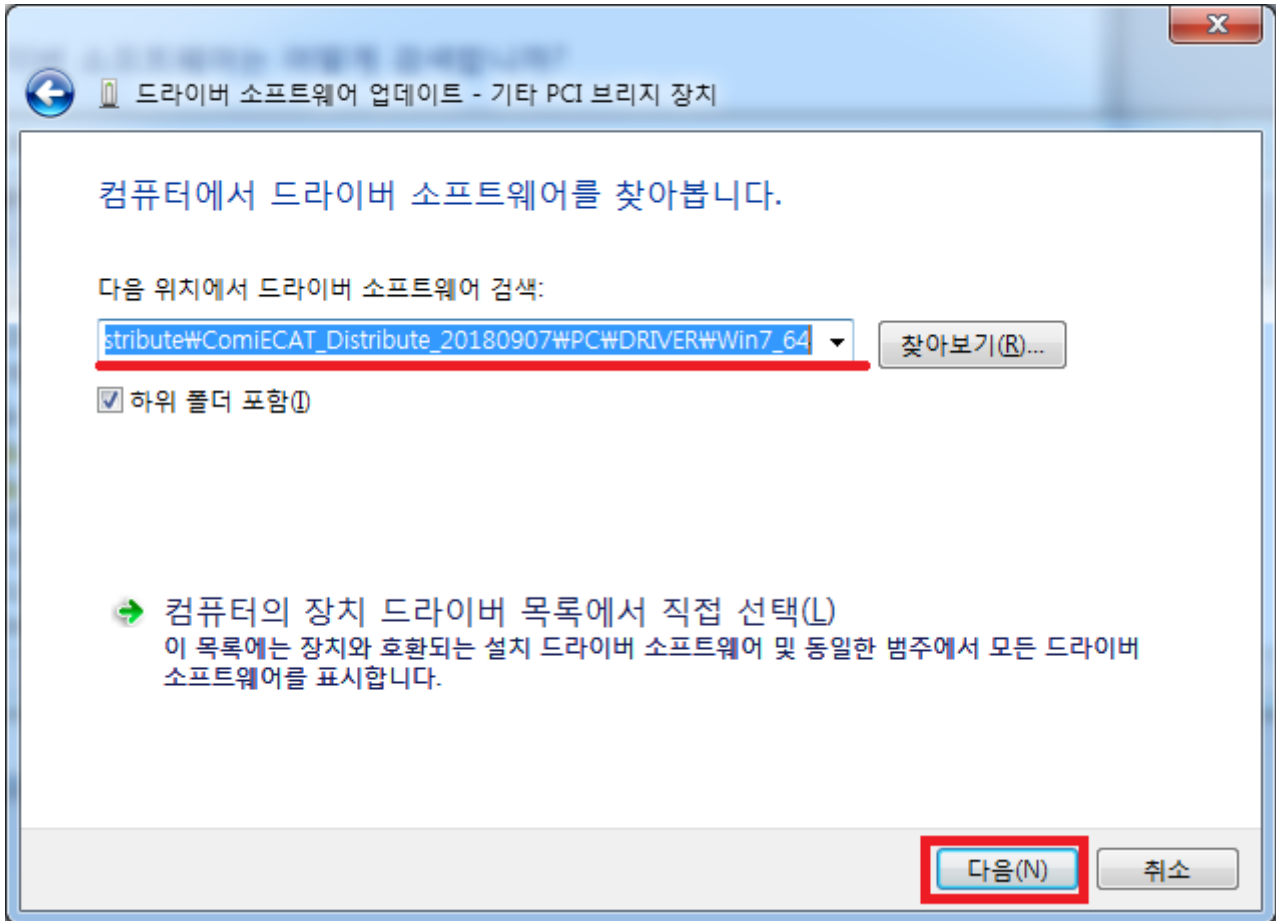

5

6' PCI

7 ' (R)'

8 ' (R) Driver 1)

1) , driver, , install
*.inf, *.sys, *.cat

From:
<https://www.comizoa.com/info/> - -
Permanent link:
https://www.comizoa.com/info/doku.php?id=platform:common:support:swupdate:10_driver_install&rev=1575969265
Last update: 2024/07/08 18:22