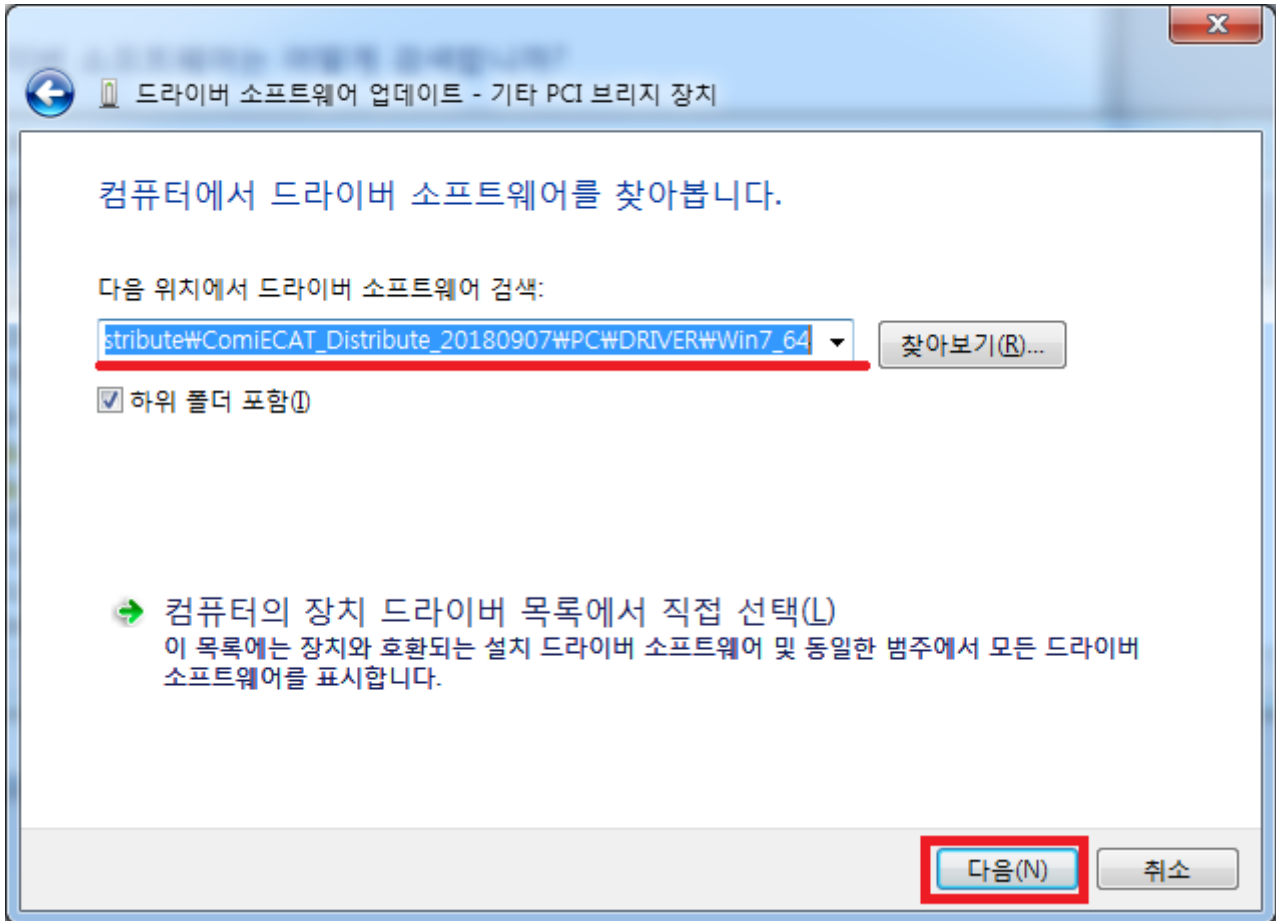

5

6 PCI

7 ' (R)'

8 ' (R)' Driver 1)

1) , driver, , install
*.inf, *.sys, *.cat

From:
<https://www.comizoa.com/info/> - -

Permanent link:
https://www.comizoa.com/info/doku.php?id=platform:common:support:swupdate:10_driver_install&rev=1575970036