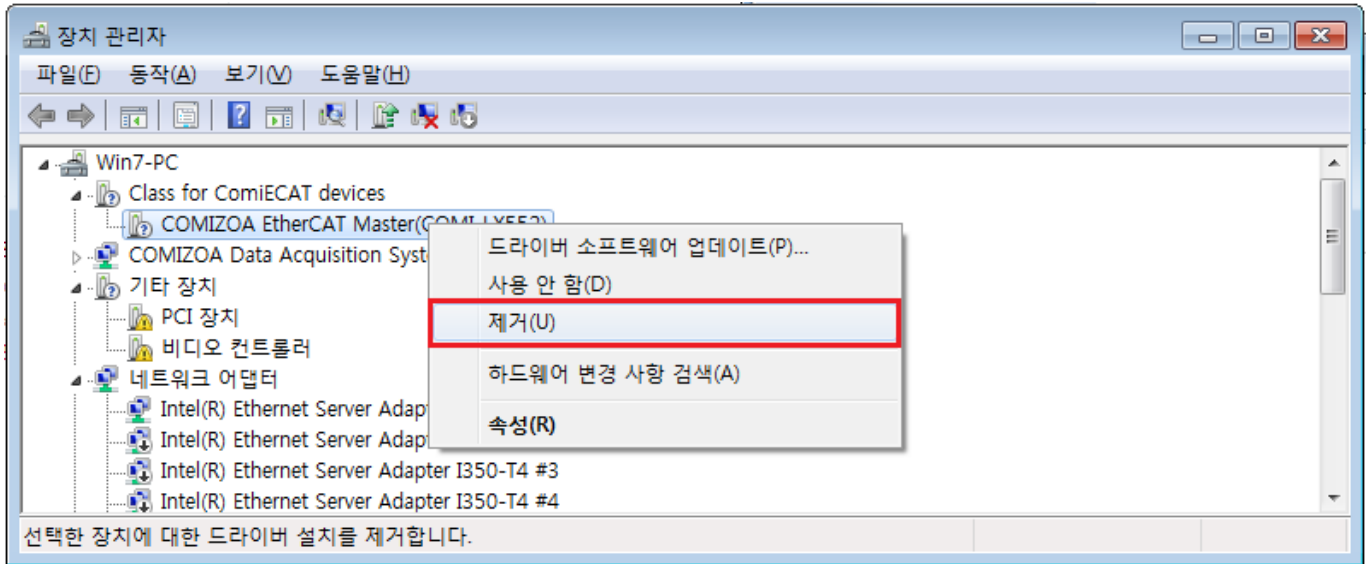

# Driver Update ( )

× Windows Driver (WDM)

×

1 |

• - ( : + **PauseBreak** )

2

3

4