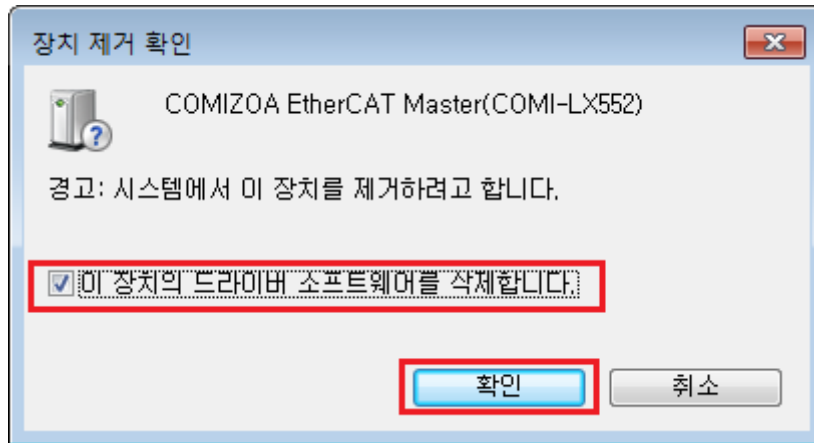

# Driver Update ( )

× Windows Driver (WDM)

×

1 |

• - ( : + **PauseBreak** )

2

3

4