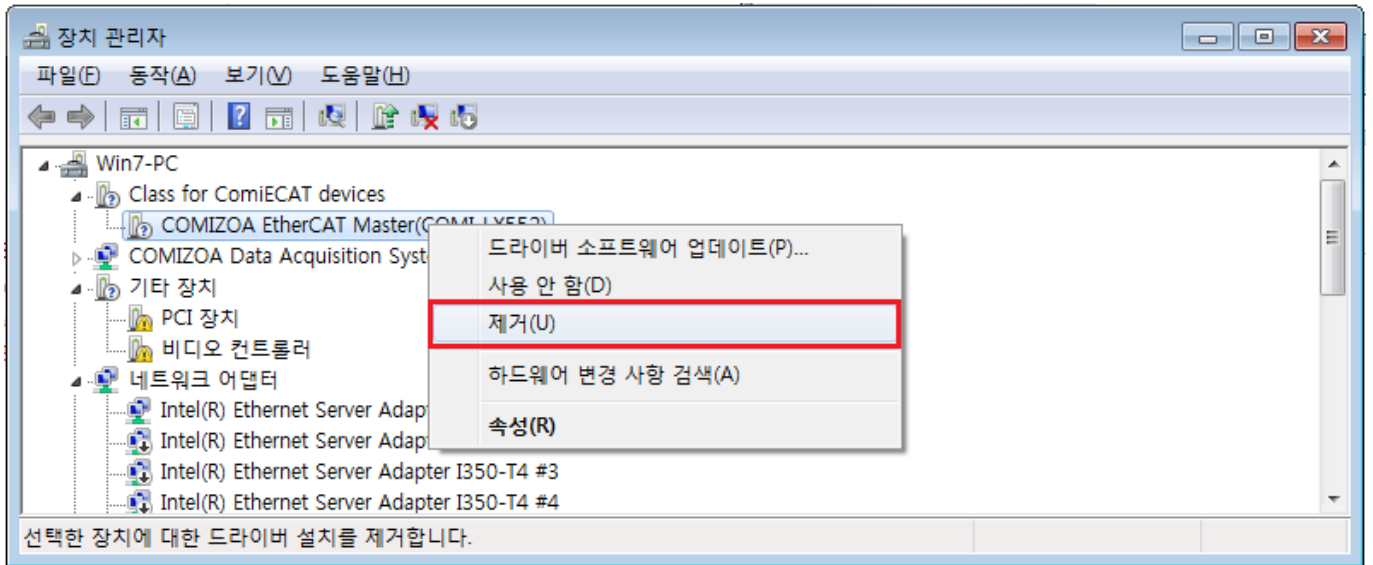

# Driver Update ( )

× Windows Driver (WDM)

×

1 |

• - ( : + **PauseBreak** )

2

3

4