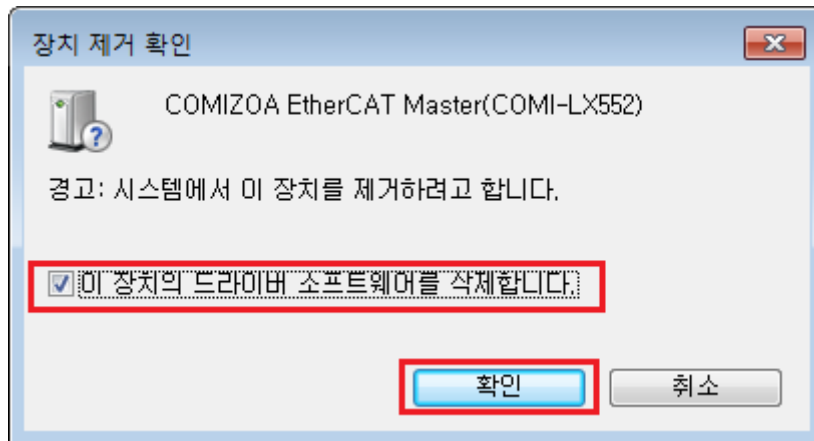

# Driver Update ( )

× Windows Driver (WDM)

×

1 |

• - ( : + **PauseBreak** )

2

3

4