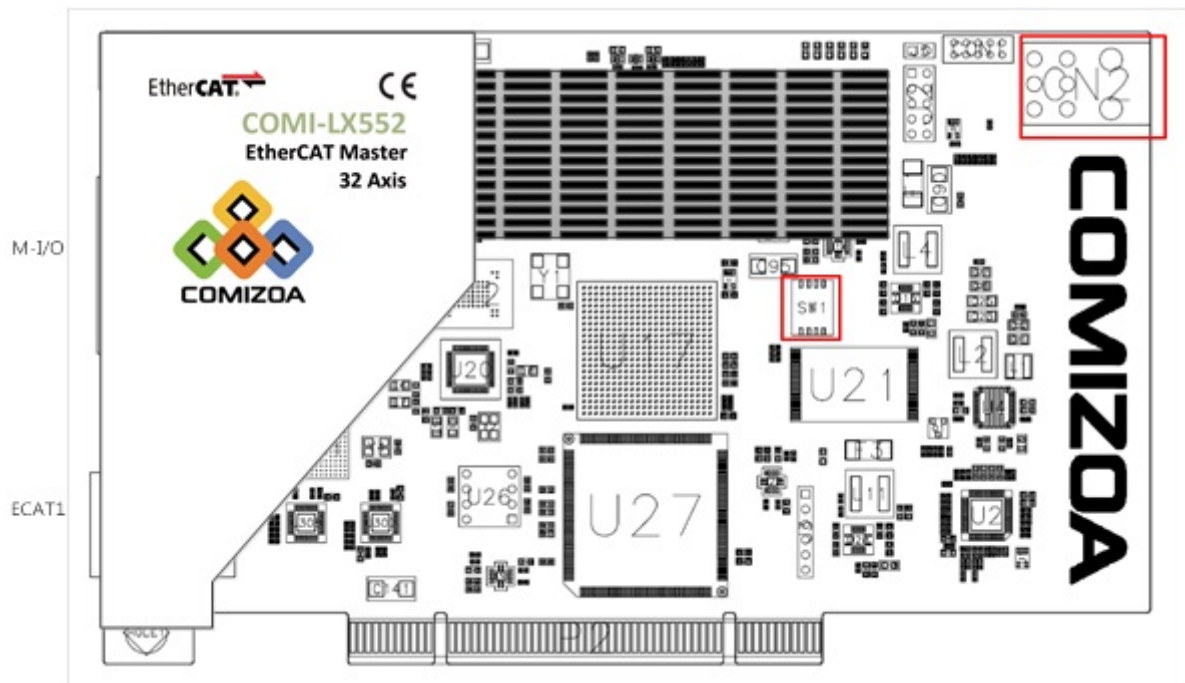

Device ID 1
Info 1
Solution 1

Device ID

x DeviceID

Info

- EtherCAT Device DeviceID
- " 0 " , Device

Solution

- SW1 DeviceID
- bit

- DeviceID 1 .

From:

<https://www.comizoa.com/info/> - -

Permanent link:

https://www.comizoa.com/info/doku.php?id=platform:ethercat:1_setup:00_install:10_deviceid&rev=1586857540

Last update: **2024/07/08 18:22**