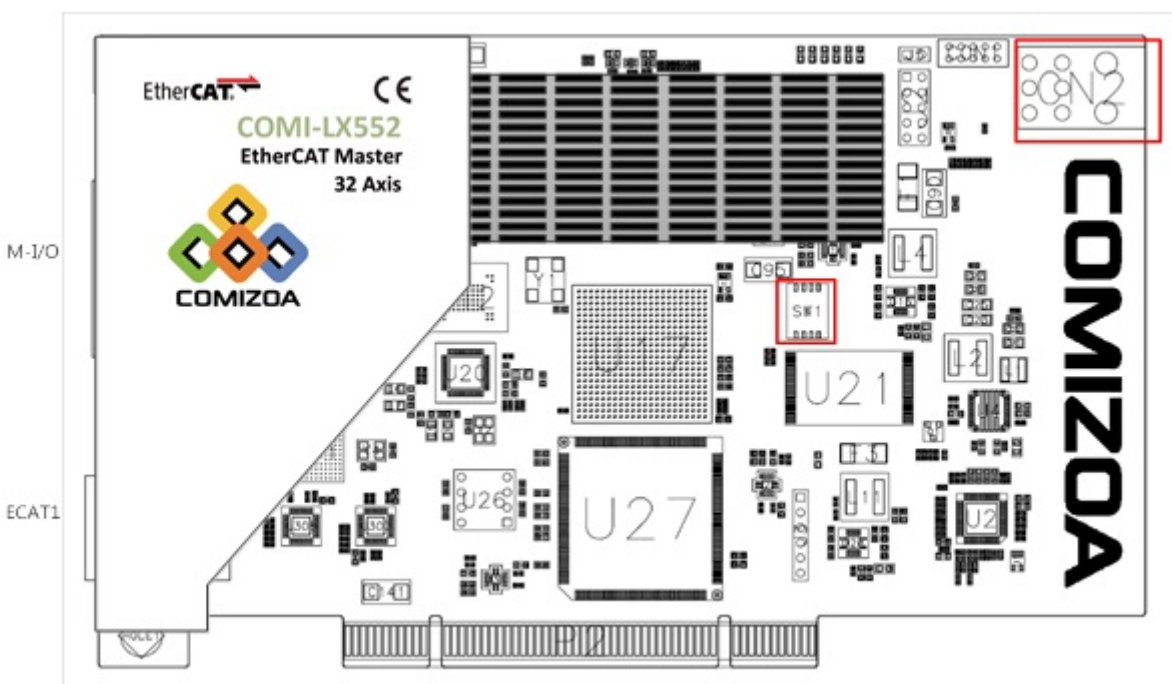

Device ID	1
Device ID	1
Device ID	1

Device ID

x DeviceID

Device ID

- EtherCAT Device DeviceID
- " 0 " , Device

Device ID

- SW1 DeviceID
- bit

- DeviceID 1 .

From:

<https://www.comizoa.com/info/> - -

Permanent link:

https://www.comizoa.com/info/doku.php?id=platform:ethercat:1_setup:00_install:10_deviceid&rev=1586858249

Last update: **2024/07/08 18:22**