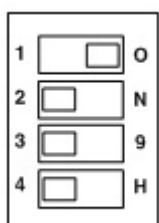

Device ID	1
Device ID	1
Device ID	1

Device ID

x DeviceID

Device ID

- EtherCAT Device DeviceID
- " 0 " , Device

Device ID

- SW1 DeviceID
- bit

- DeviceID 1 .