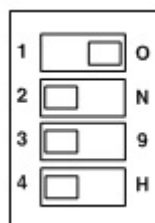

Device ID ..... 1  
..... 1  
..... 1

# Device ID

x DeviceID

- EtherCAT Device DeviceID
- " 0 " , Device

- SW1 DeviceID
- bit

- DeviceID 1 .

From:

<https://www.comizoa.com/info/> - -

Permanent link: