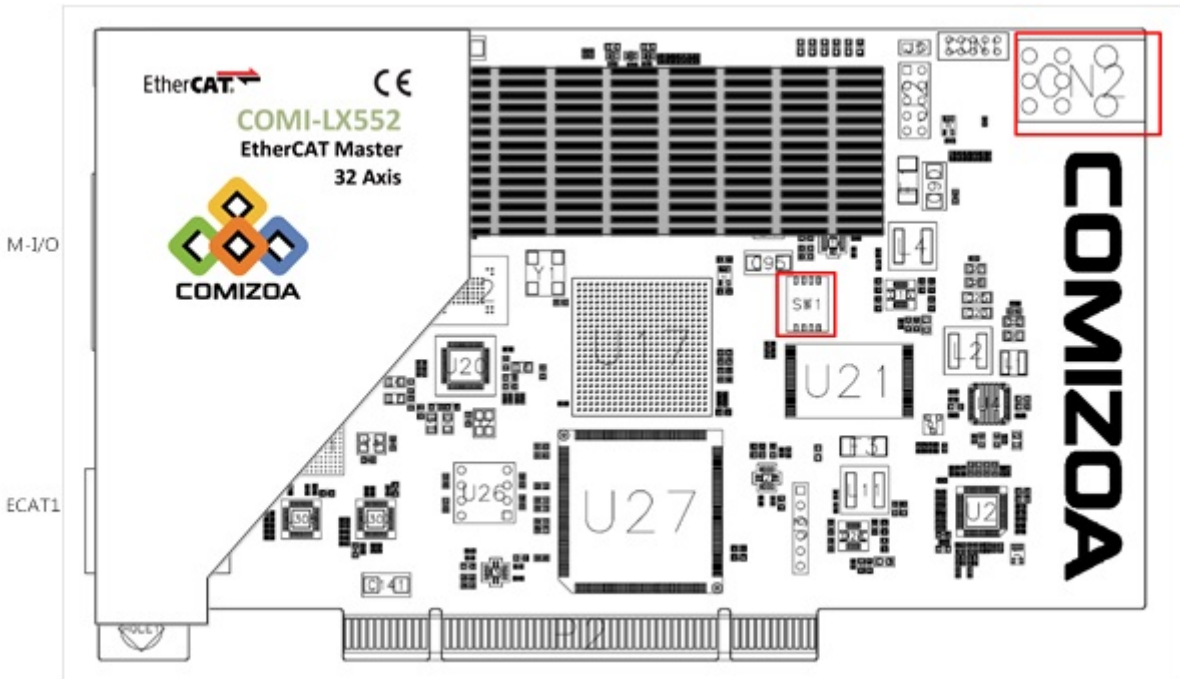

Device ID ..... 1  
..... 1  
..... 1

# Device ID

x DeviceID

- EtherCAT Device DeviceID
- " 0 " , Device

- SW1 DeviceID
- bit

- DeviceID 1 .

From:

<https://www.comizoa.com/info/> - -

Permanent link: