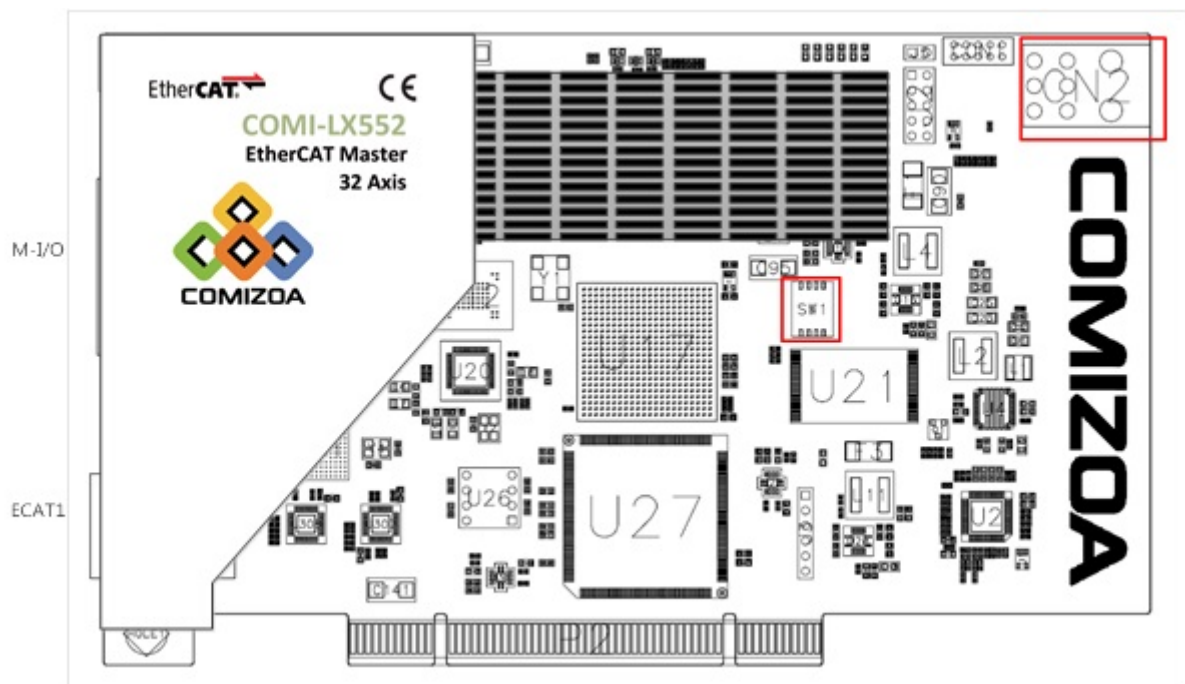

Device ID 1

Device ID

x DeviceID

- EtherCAT Device DeviceID
- " 0 " , Device

- SW1 DeviceID
- bit

- DeviceID 1

From:

<https://www.comizoa.com/info/> - -

Permanent link:

https://www.comizoa.com/info/doku.php?id=platform:ethercat:1_setup:00_install:10_deviceid&rev=1587032781

Last update: **2024/07/08 18:22**