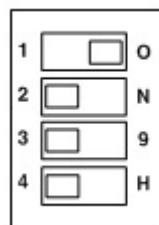

Device ID 1

Device ID

x DeviceID

- EtherCAT Device DeviceID
- " 0 " , Device

- SW1 DeviceID
- bit

- DeviceID 1

From:

<https://www.comizoa.com/info/> - -