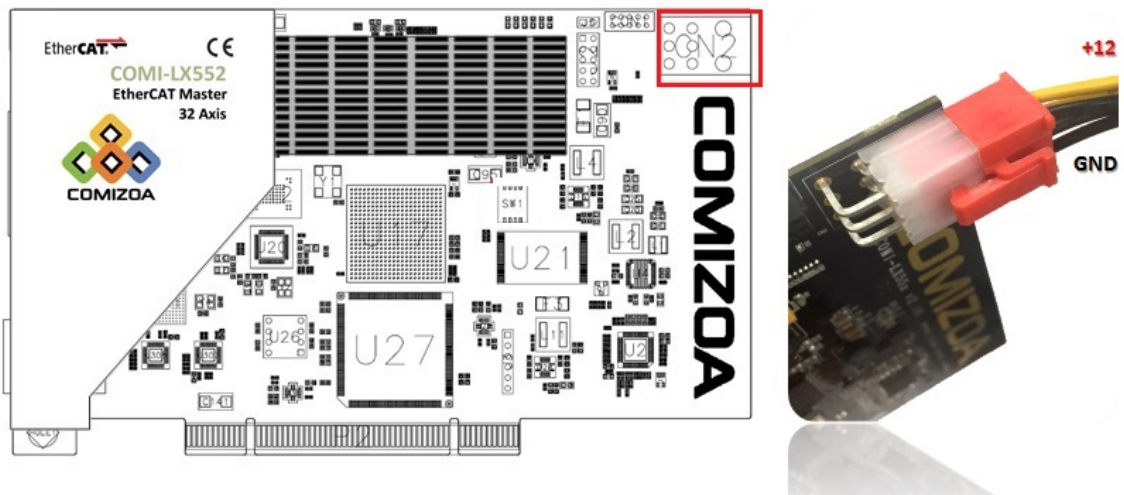

..... 1  
Connector ..... 1

# 12V

x EtherCAT Device 12V

**EtherCAT Device** 2.10 **12V**

- Device [Print](#)

- [CN2](#)

## Connector

- Graphic Card
- Power Supply
- 가 , Power Supply Computer
- +12V Power Connector가 , Power Gender

From: <https://www.comizoa.com/info/> - -

Permanent link: [https://www.comizoa.com/info/doku.php?id=platform:ethernet:1\\_setup:00\\_install:30\\_power&rev=1586180803](https://www.comizoa.com/info/doku.php?id=platform:ethernet:1_setup:00_install:30_power&rev=1586180803)