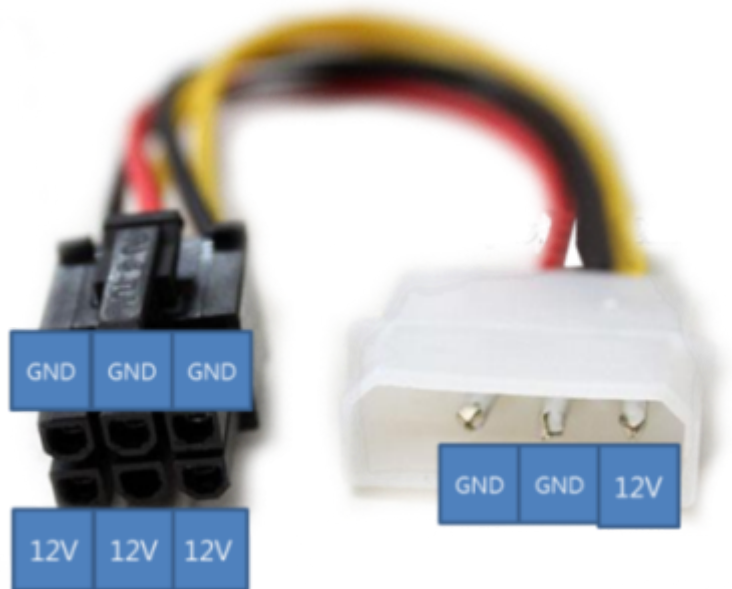

..... 1  
Connector ..... 1

# 12V

x EtherCAT Device 12V

**EtherCAT Device** 2.10 **12V**

- Device [Print](#)

- [CN2](#)

## Connector

- Graphic Card
- Power Supply
- 가 , Power Supply Computer
- +12V Power Connector가 , Power Gender

From: <https://www.comizoa.com/info/> - -

Permanent link: [https://www.comizoa.com/info/doku.php?id=platform:ethernet:1\\_setup:00\\_install:30\\_power&rev=1586180803](https://www.comizoa.com/info/doku.php?id=platform:ethernet:1_setup:00_install:30_power&rev=1586180803)