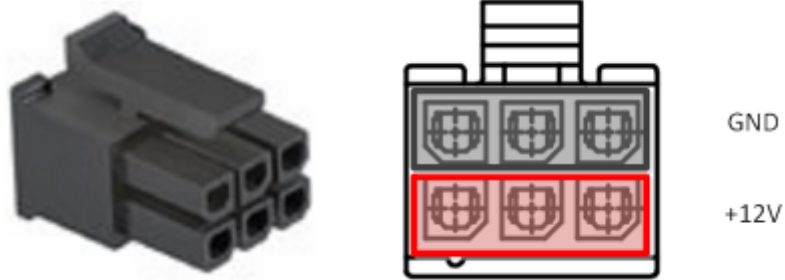

# 12V

x EtherCAT Device 12V

**EtherCAT Device** 2.10 **12V**

- Device [Print](#)

- [CN2](#)

## Connector

- Graphic Card
- Power Supply
- 가 , Power Supply Computer
- +12V Power Connector가 , Power Gender

From: <https://www.comizoa.com/info/> - -

Permanent link: [https://www.comizoa.com/info/doku.php?id=platform:ethernet:1\\_setup:00\\_install:30\\_power&rev=1586180803](https://www.comizoa.com/info/doku.php?id=platform:ethernet:1_setup:00_install:30_power&rev=1586180803)