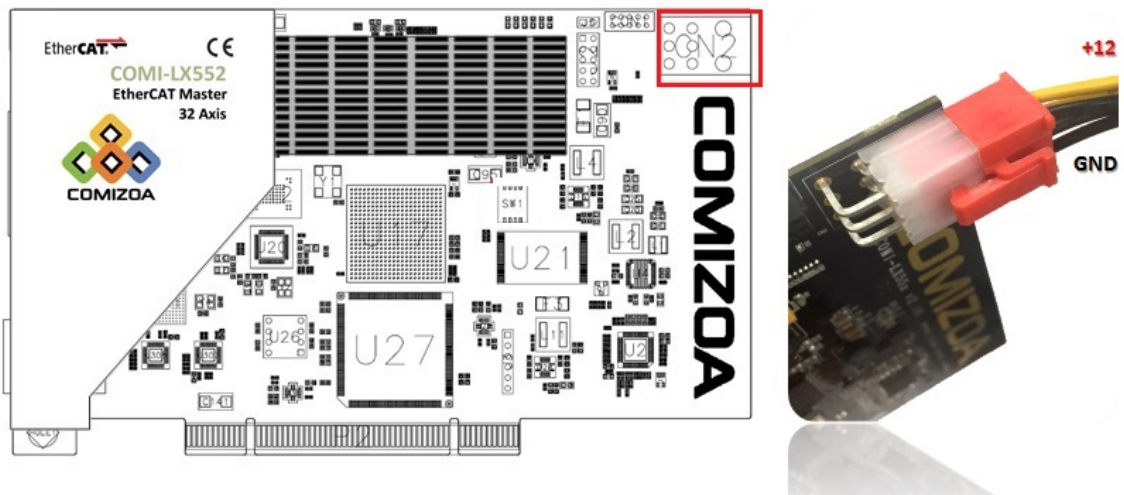

..... 1

Connector ..... 1

# 12V

x EtherCAT Device 12V

**EtherCAT Device** 2.10 **12V**

- Device [Print](#)

- [CN2](#)

## Connector

GND

+12V

• Graphic Card

6P

• Power Supply

가 , Power Supply Computer

• +12V Power Connector가 , Power Gender