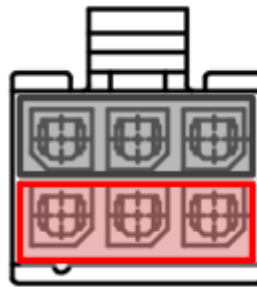

..... 1

Connector ..... 1

# 12V

x EtherCAT Device 12V

**EtherCAT Device** 2.10 **12V**

- Device [Print](#)

- [CN2](#)

## Connector

GND

+12V

• Graphic Card

6P

• Power Supply

가 , Power Supply Computer

• +12V Power Connector가 , Power Gender