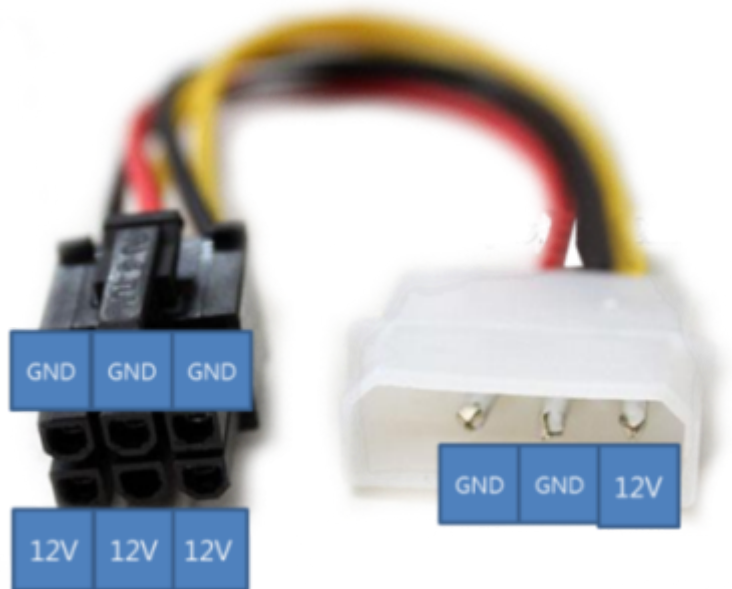

# 12V

x EtherCAT Device 12V

**EtherCAT Device** 2.10 **12V**

- Device [Print](#)

- [CN2](#)

## Connector

GND

+12V

• Graphic Card

6P

• Power Supply

가 , Power Supply Computer

• +12V Power Connector가 , Power Gender

From: <https://www.comizoa.com/info/> - -

Permanent link: [https://www.comizoa.com/info/doku.php?id=platform:ethernet:1\\_setup:00\\_install:30\\_power&rev=1586180894](https://www.comizoa.com/info/doku.php?id=platform:ethernet:1_setup:00_install:30_power&rev=1586180894)