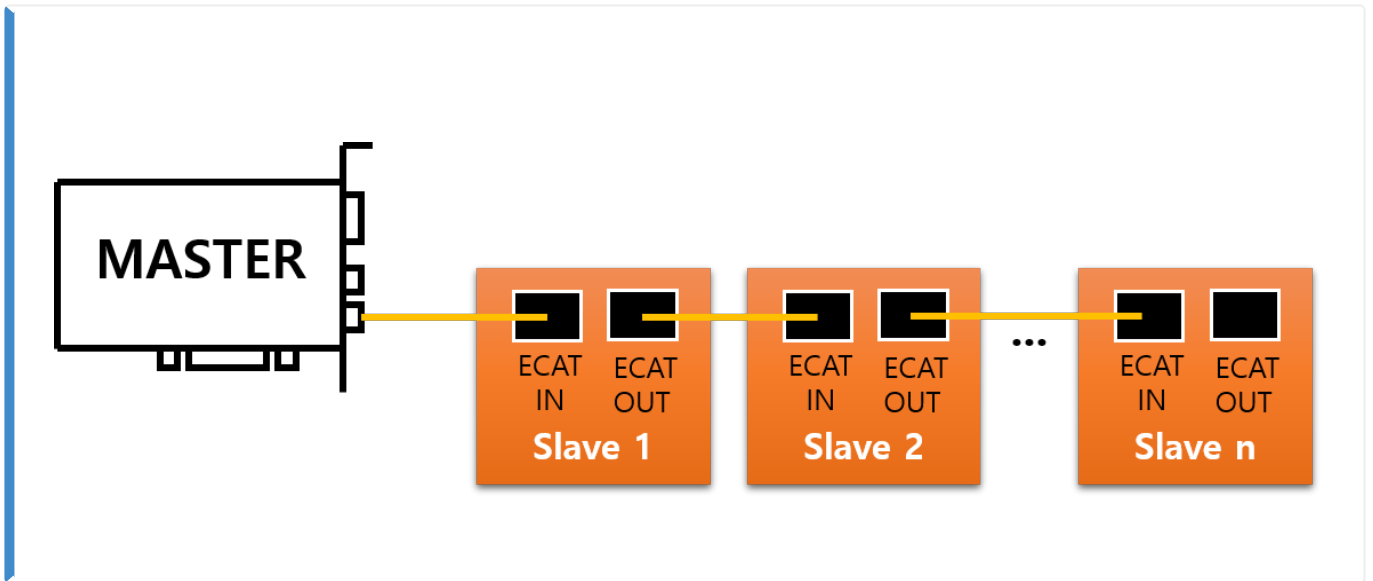

..... 1

..... 1

x

- , , , ,
- 'ECAT OUT' , 'ECAT IN' , 'ECAT IN'
  - 'ECAT IN' 'ECAT OUT' . OUT - IN
- DualRing Master , 가 Output .

From:  
<https://www.comizoa.com/info/> - -

Permanent link:  
[https://www.comizoa.com/info/doku.php?id=platform:ethercat:1\\_setup:05\\_topology:10\\_line&rev=1608088735](https://www.comizoa.com/info/doku.php?id=platform:ethercat:1_setup:05_topology:10_line&rev=1608088735)