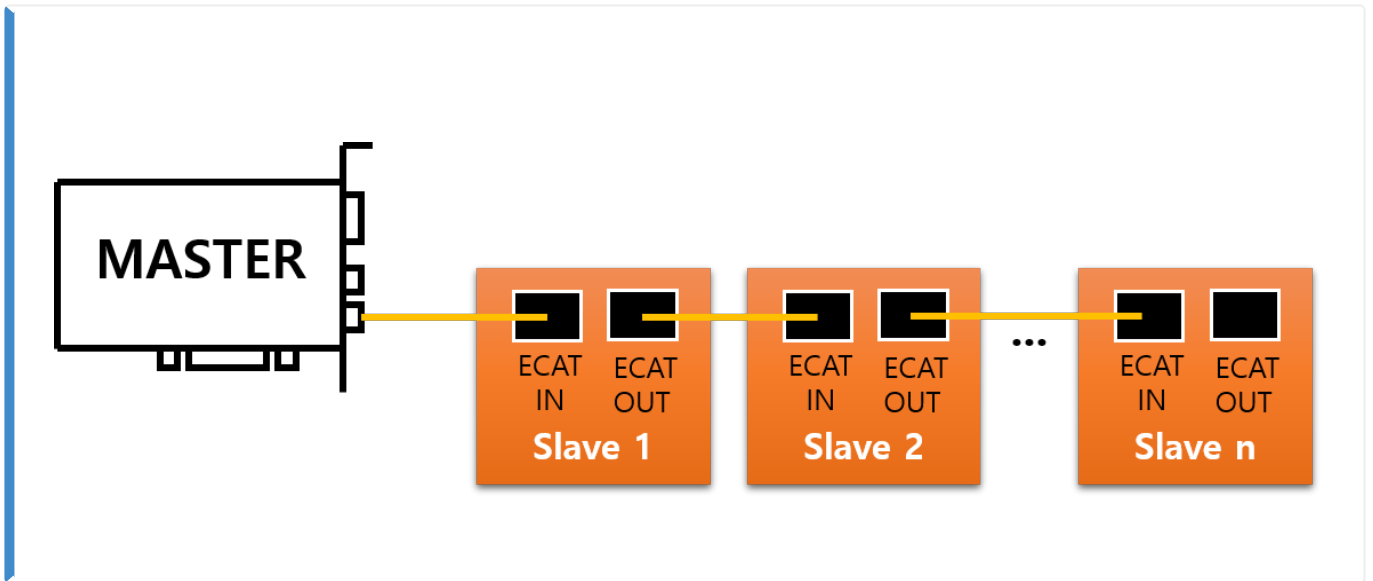

- 1

..... 1

x

- , , , ,
- 'ECAT OUT' , 'ECAT IN' , 'ECAT IN'
 - 'ECAT IN' 'ECAT OUT' . OUT - IN
- DualRing Master , 가 Output .

From:
<https://www.comizoa.com/info/> - -

Permanent link:
https://www.comizoa.com/info/doku.php?id=platform:ethercat:1_setup:05_topology:10_line&rev=1608091380