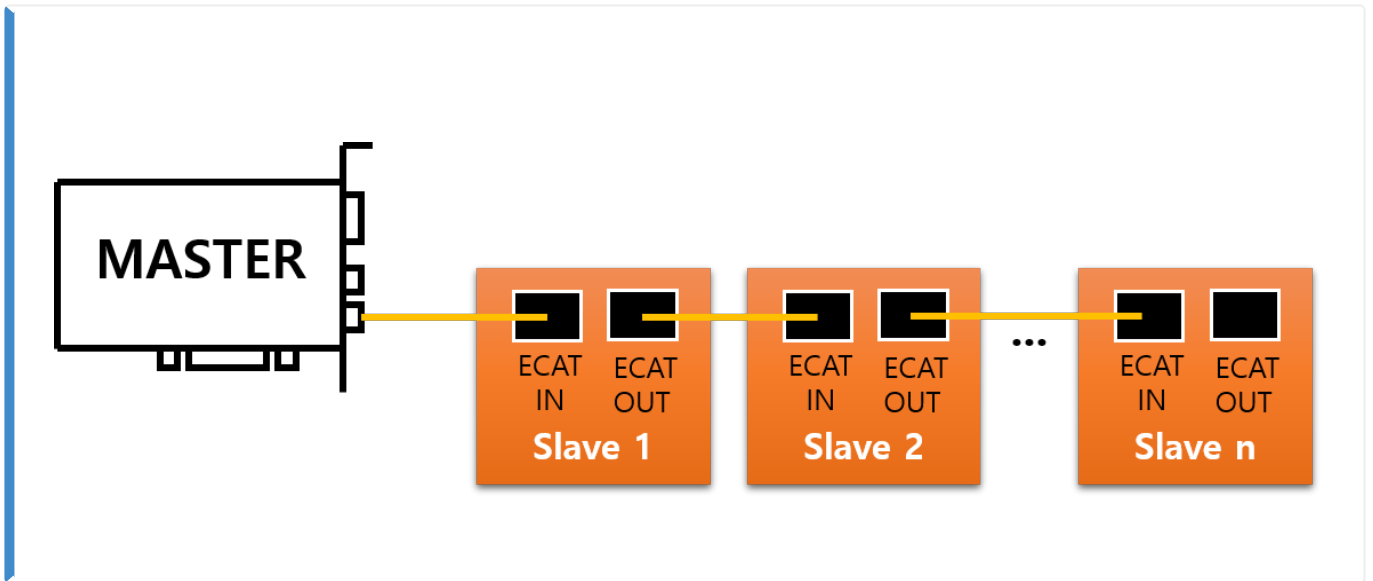

- 1

..... 1

x

- , , , ,
- 'ECAT OUT' , 'ECAT IN' , 'ECAT IN'
 - 'ECAT IN' 'ECAT OUT' . OUT - IN
- DualRing Master , 가 Output .

From:
<https://www.comizoa.com/info/> - -

Permanent link:
https://www.comizoa.com/info/doku.php?id=platform:ethercat:1_setup:05_topology:10_line&rev=1608091413