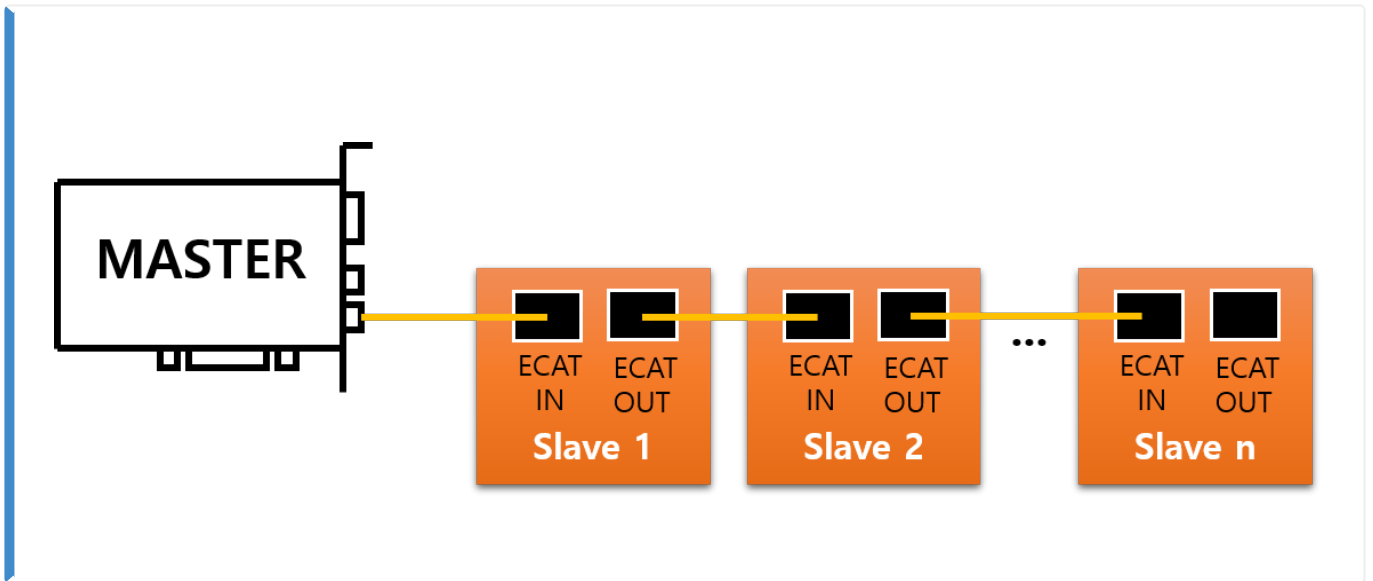

- ..... 1  
..... 1

x

- , , , ,
- 'ECAT OUT' , 'ECAT IN' , 'ECAT IN'
  - 'ECAT IN' 'ECAT OUT' . OUT - IN
- DualRing Master , 가 Output .

From:  
<https://www.comizoa.com/info/> - -

Permanent link:  
[https://www.comizoa.com/info/doku.php?id=platform:ethercat:1\\_setup:05\\_topology:10\\_line&rev=1608091430](https://www.comizoa.com/info/doku.php?id=platform:ethercat:1_setup:05_topology:10_line&rev=1608091430)