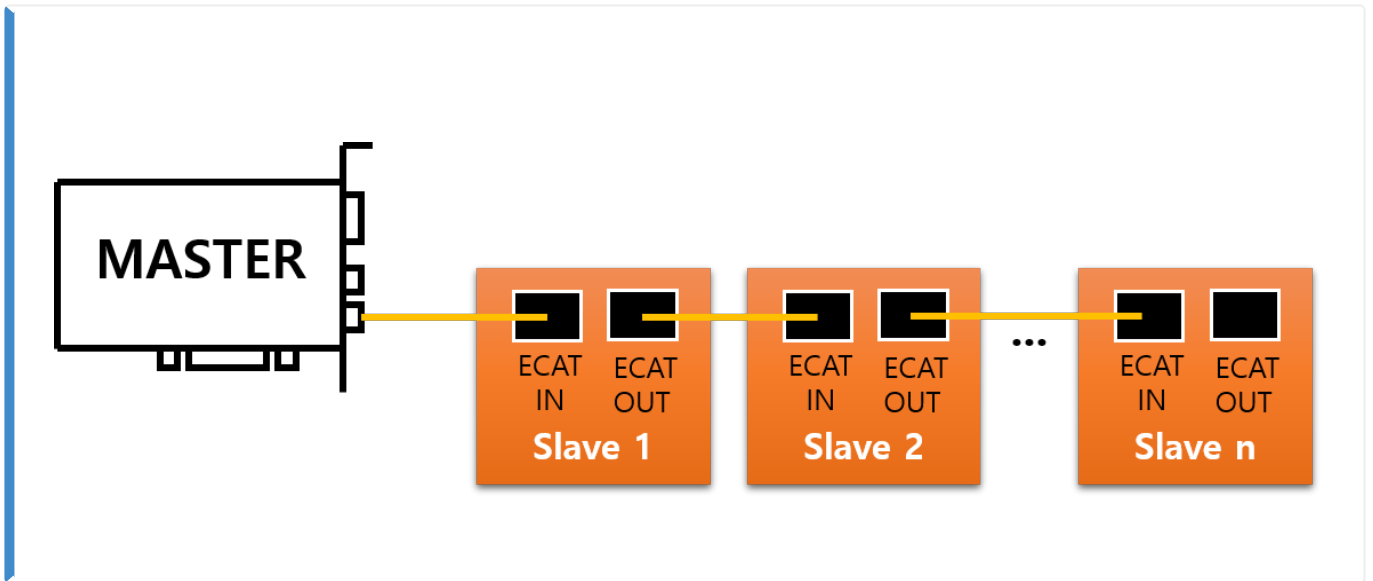

- 1
..... 1

x

- , , , ,
- 'ECAT OUT' , 'ECAT IN' , 'ECAT IN'
 - 'ECAT IN' 'ECAT OUT' . OUT - IN
- DualRing Master , 가 Output .

From:
<https://www.comizoa.com/info/> - -

Permanent link:
https://www.comizoa.com/info/doku.php?id=platform:ethercat:1_setup:05_topology:10_line&rev=1608091435