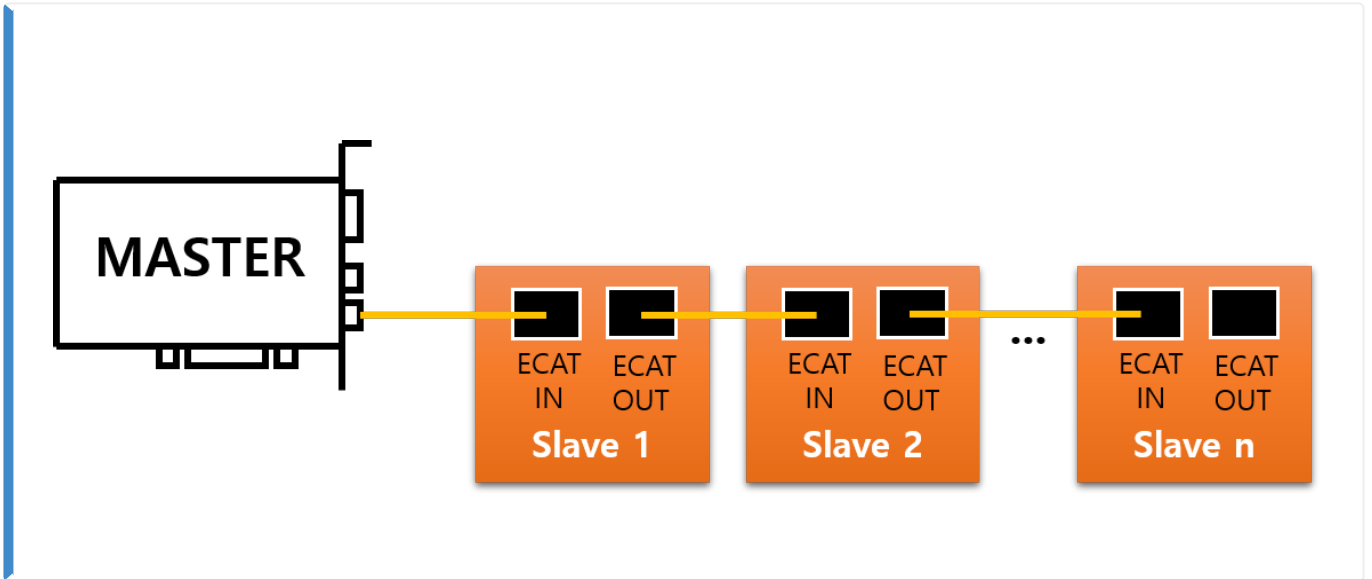

- ..... 1  
..... 1

x

- , , , ,
- 'ECAT OUT' , 'ECAT IN' , 'ECAT IN'
  - 'ECAT IN' 'ECAT OUT' . OUT - IN
- DualRing Master , 가 Output .

From:  
<https://www.comizoa.com/info/> - -

Permanent link:  
[https://www.comizoa.com/info/doku.php?id=platform:ethercat:1\\_setup:05\\_topology:10\\_line&rev=1608094409](https://www.comizoa.com/info/doku.php?id=platform:ethercat:1_setup:05_topology:10_line&rev=1608094409)