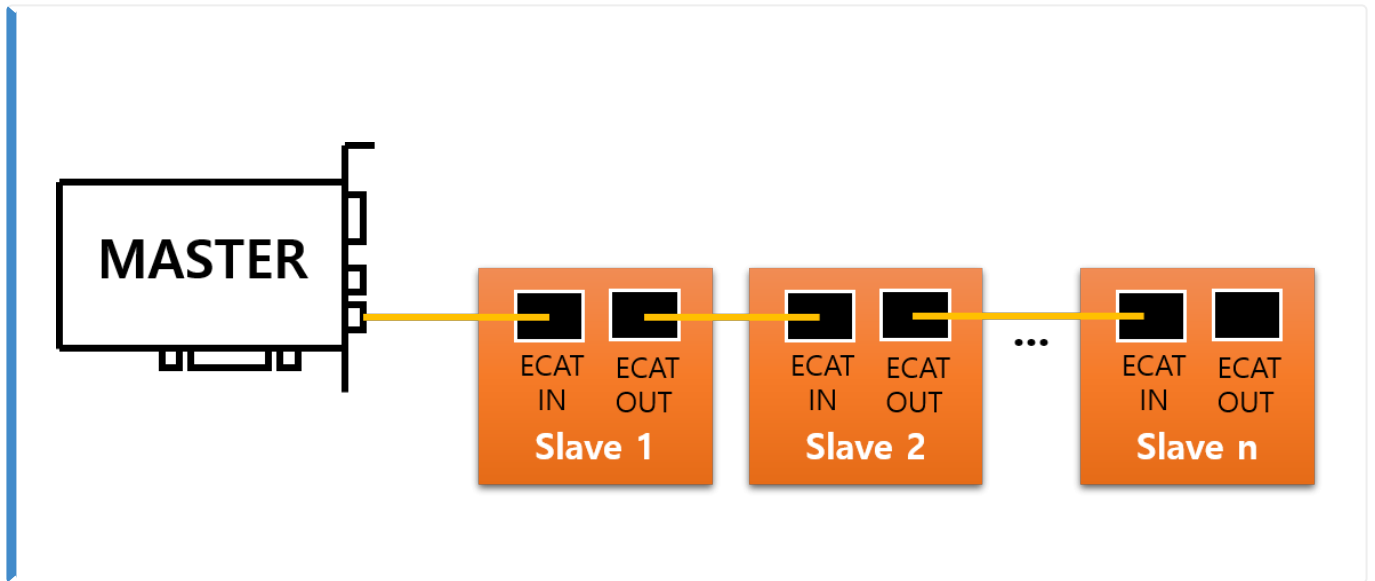

- 1

..... 1

x

- , , , ,
- 'ECAT OUT' , 'ECAT IN' , 'ECAT IN'
 - 'ECAT IN' 'ECAT OUT' . OUT - IN
- DualRing Master , 가 Output .

From:
<https://www.comizoa.com/info/> - -

Permanent link:
https://www.comizoa.com/info/doku.php?id=platform:ethercat:1_setup:05_topology:10_line&rev=1608094463