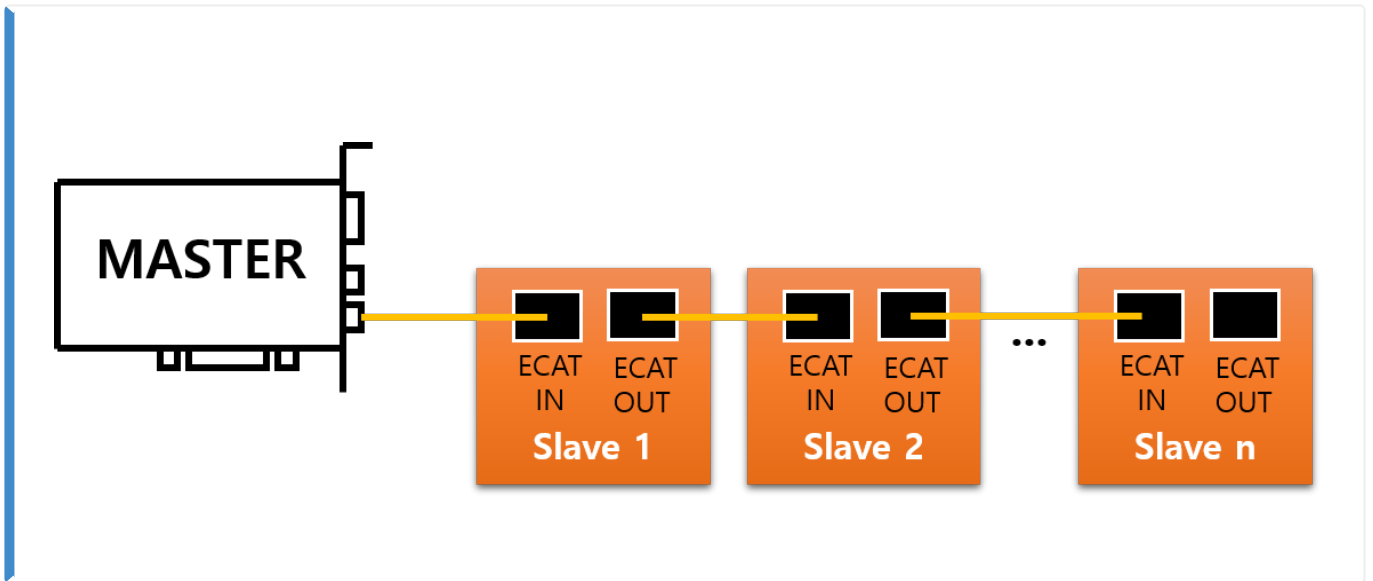

..... 1

..... 1

x

- , , , ,
- 'ECAT OUT' , 'ECAT IN' , 'ECAT IN'
  - 'ECAT IN' 'ECAT OUT' . OUT - IN
- DualRing Master , 가 Output .

From:  
<https://www.comizoa.com/info/> - -

Permanent link:  
[https://www.comizoa.com/info/doku.php?id=platform:ethercat:1\\_setup:05\\_topology:10\\_line&rev=1608095247](https://www.comizoa.com/info/doku.php?id=platform:ethercat:1_setup:05_topology:10_line&rev=1608095247)