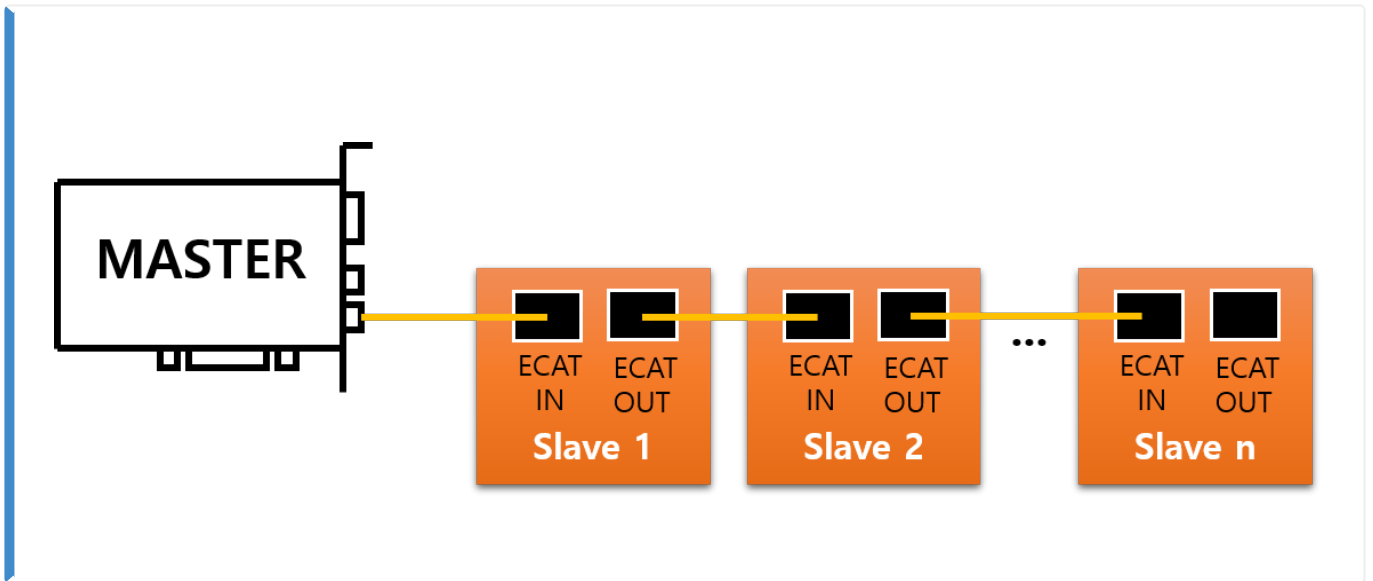

..... 1

..... 1

x

- , , , ,
- 'ECAT OUT' , 'ECAT IN' , 'ECAT IN'
 - 'ECAT IN' 'ECAT OUT' . OUT - IN
- DualRing Master , 가 Output .

From:
<https://www.comizoa.com/info/> - -

Permanent link:
https://www.comizoa.com/info/doku.php?id=platform:ethercat:1_setup:05_topology:10_line&rev=1608095682