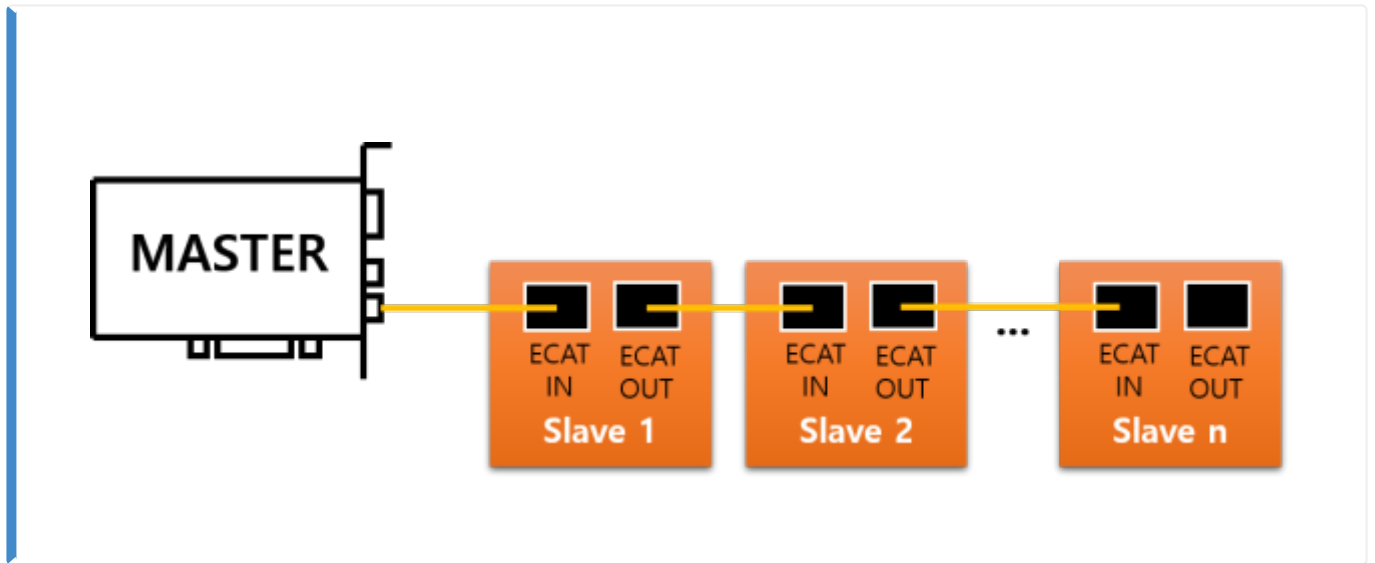

..... 1

..... 1

x

- , , ,
- 'ECAT OUT' , 'ECAT IN'
  - 'ECAT IN' 'ECAT OUT' OUT - IN
- DualRing Master , 가 Outport

From:  
<https://www.comizoa.com/info/> - -

Permanent link:  
[https://www.comizoa.com/info/doku.php?id=platform:ethernet:1\\_setup:05\\_topology:10\\_line&rev=1608096826](https://www.comizoa.com/info/doku.php?id=platform:ethernet:1_setup:05_topology:10_line&rev=1608096826)